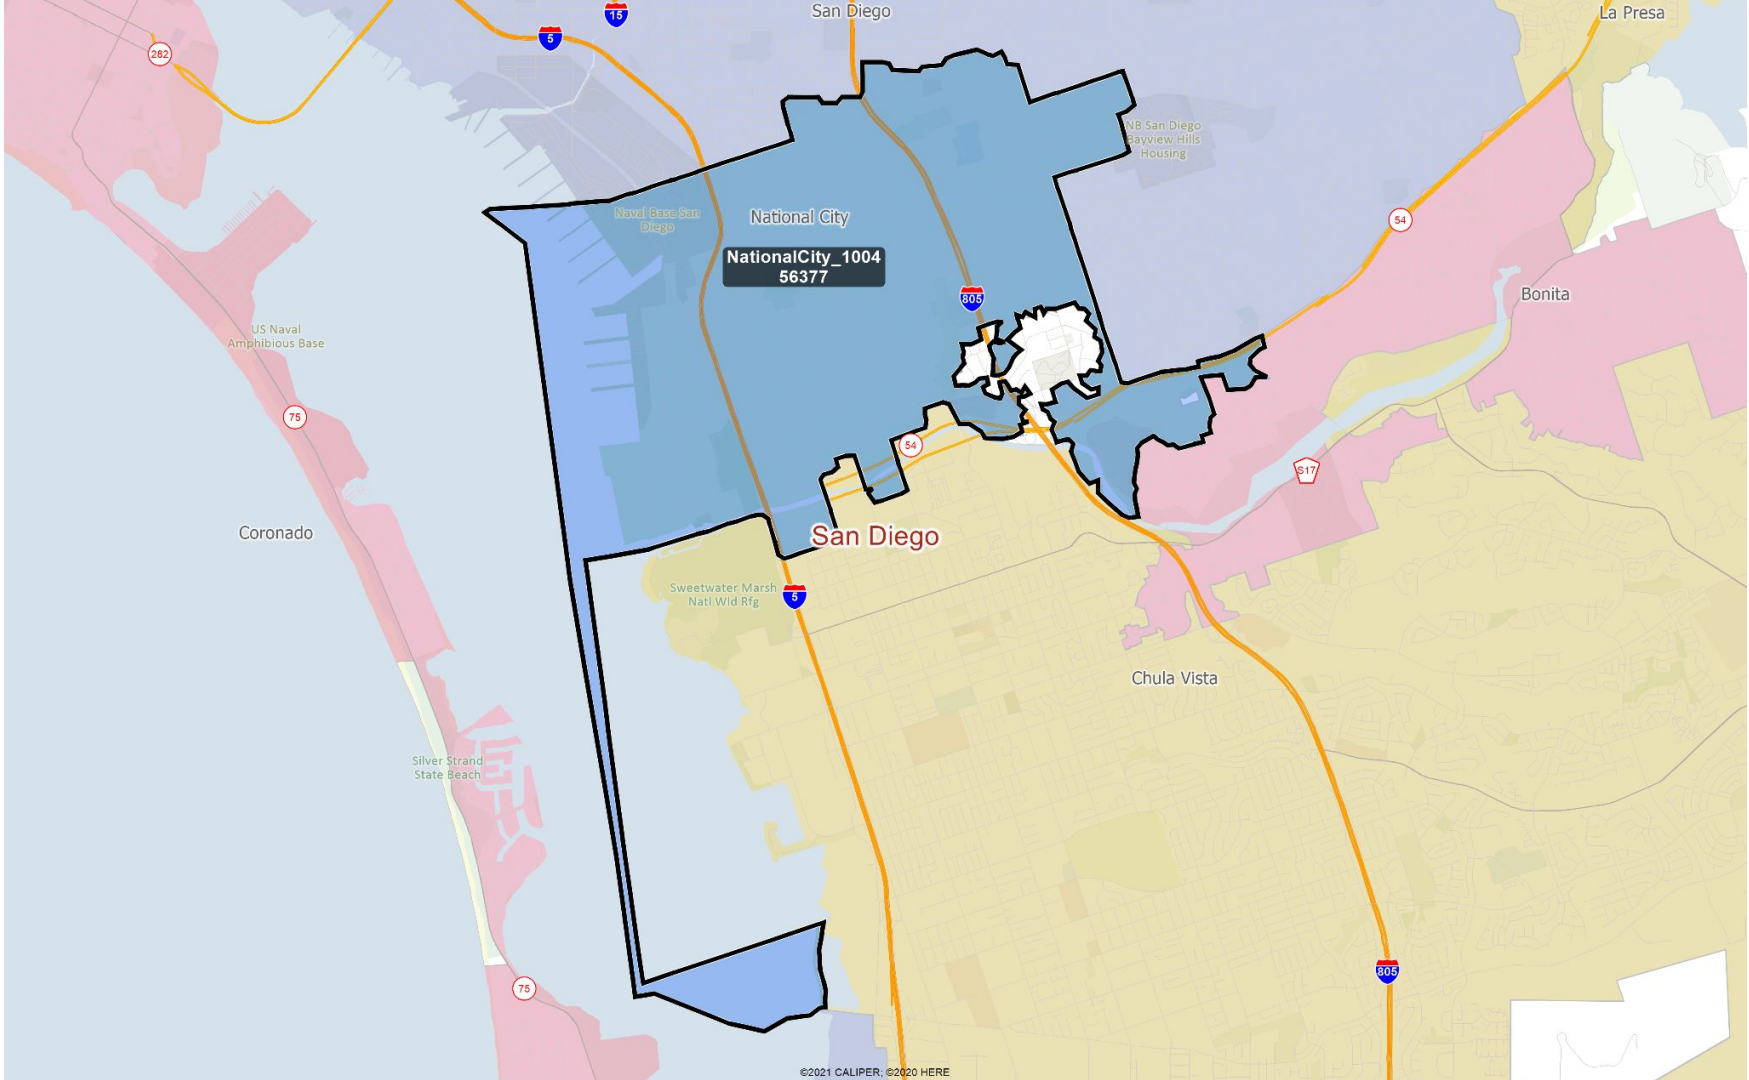

ConvoyLindaVista_1004
16527

San Diego

San Diego City & Coronado

Southwestern San Diego County

NatCityChulaVistaCityHeights_1004
429662

San Diego County & tribal lands

San Diego, Imperial & Riverside Counties

Riverside County

East Riverside County

Moreno Valley area

Southwest Riverside County

AD TemescalToTemecula_1004
497960

Northwest Riverside County

ADNorthWestRiverside_1004
478797

Riverside & San Bernardino Counties

BanningBeaumont_1004
317068

San Bernardino County

San Bernardino, Kern, Inyo & Mono Counties

San Bernardino County & Pomona

Chino Hills area

ChinoHillsAnaheimHills_1004
411019