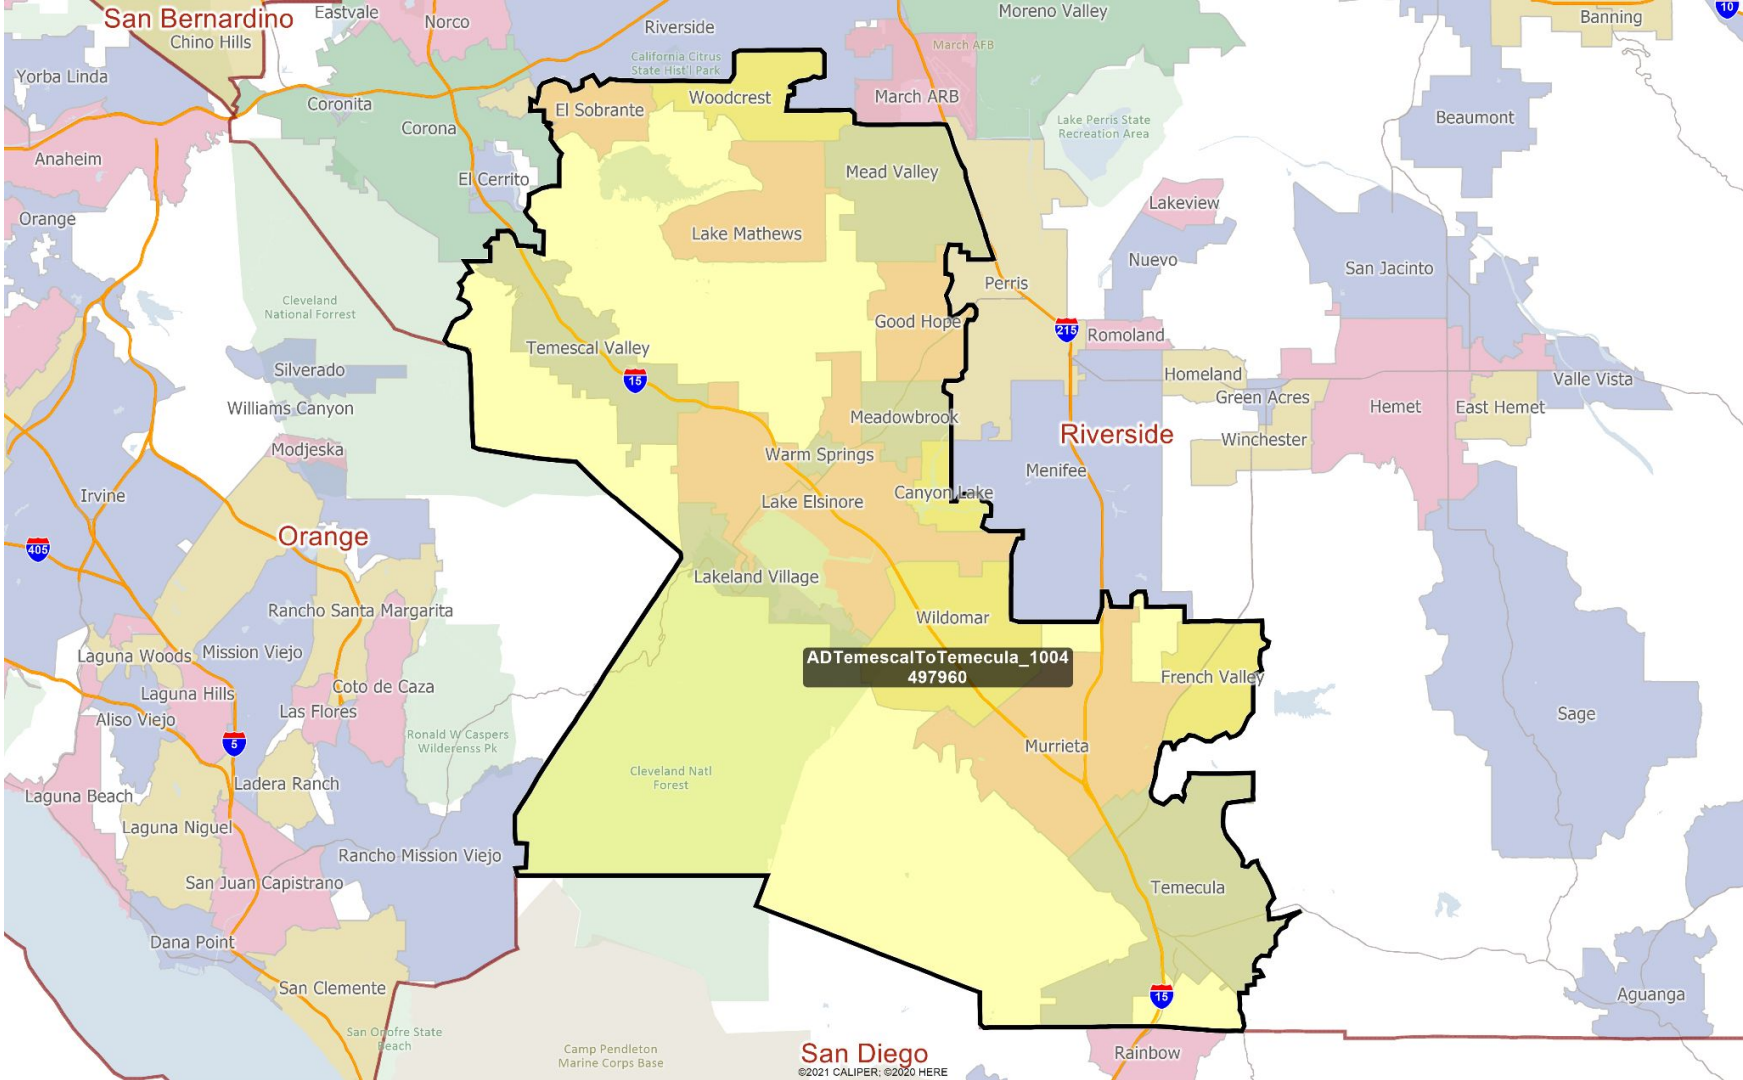

ConvoyLindaVista_1004
16527

San Diego

San Diego City & Coronado

Southwestern San Diego County

NatCityChulaVistaCityHeights_1004
429662

San Diego County & tribal lands

San Diego, Imperial & Riverside Counties

Riverside County

East Riverside County

Moreno Valley area

Southwest Riverside County

AD TemescalToTemecula_1004
497960

Northwest Riverside County

ADNorthWestRiverside_1004
478797

Riverside & San Bernardino Counties

BanningBeaumont_1004
317068

San Bernardino County

San Bernardino, Kern, Inyo & Mono Counties

San Bernardino County & Pomona

Chino Hills area

ChinoHillsAnaheimHills_1004
411019