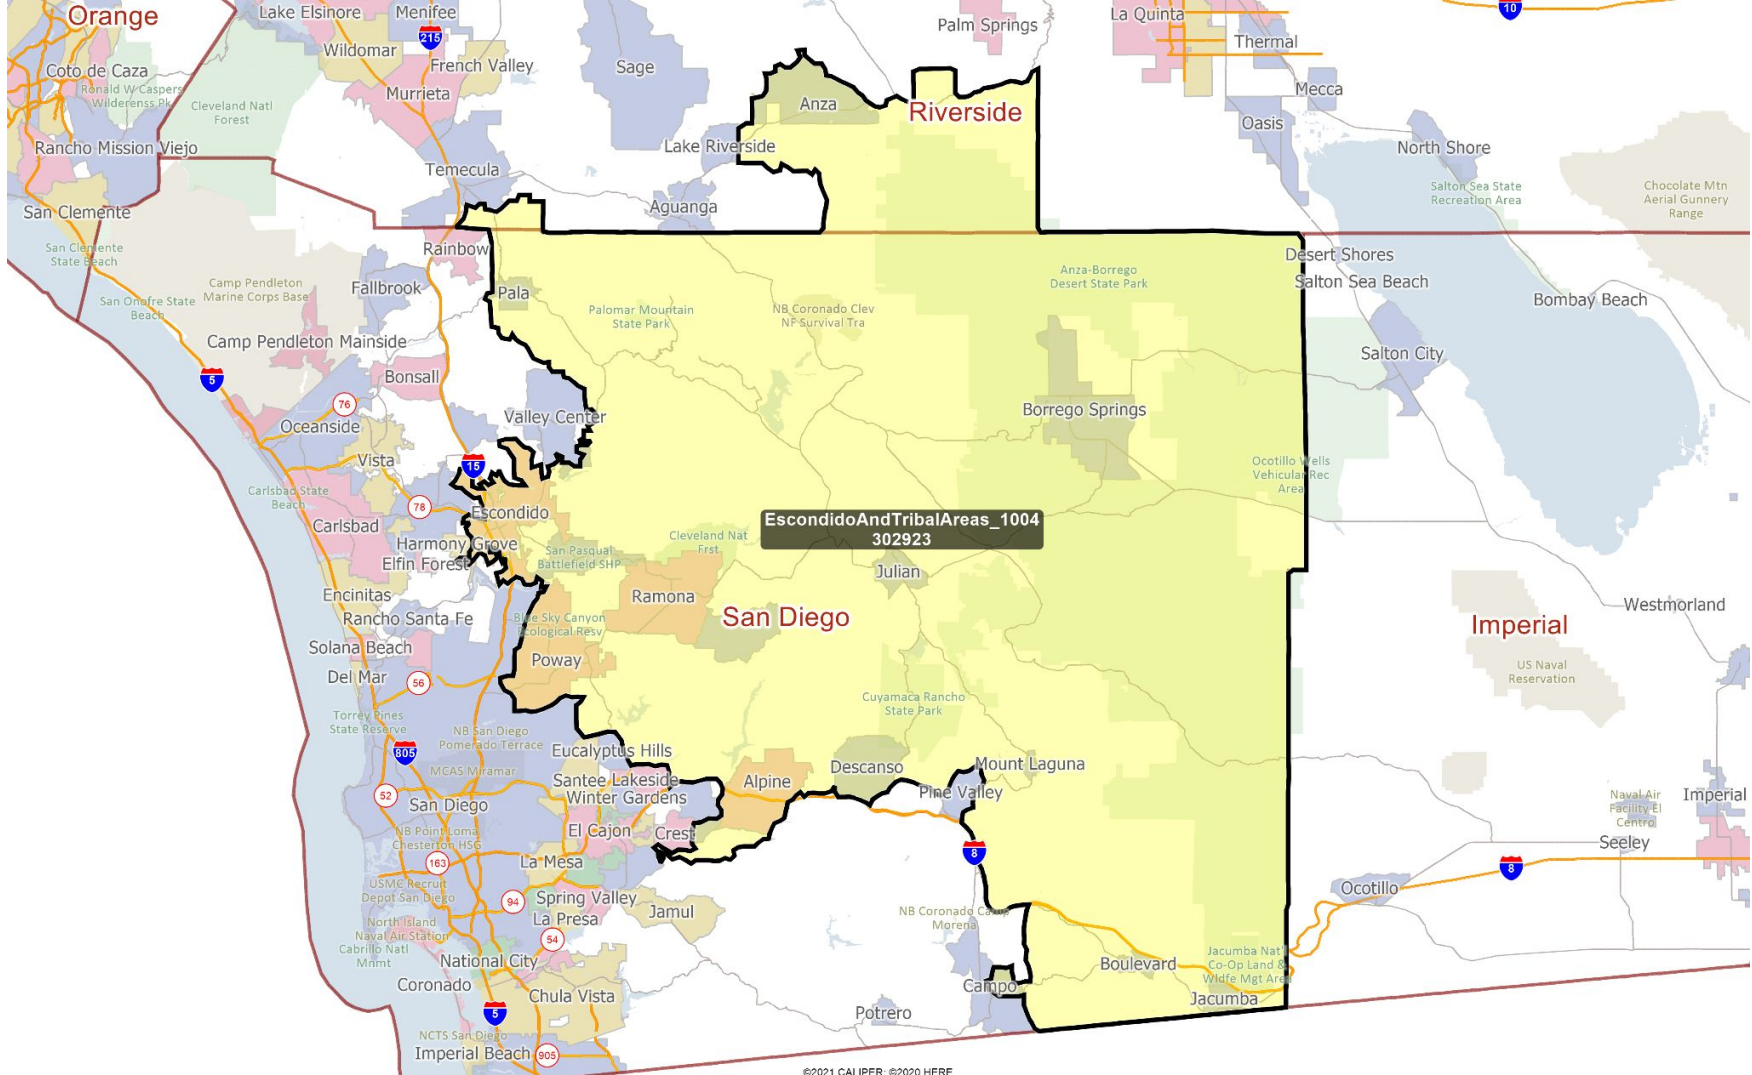

ConvoyLindaVista_1004
16527

San Diego

San Diego City & Coronado

Southwestern San Diego County

NatCityChulaVistaCityHeights_1004
429662

San Diego County & tribal lands

San Diego, Imperial & Riverside Counties

Riverside County

East Riverside County

Moreno Valley area

Southwest Riverside County

AD TemescalToTemecula_1004
497960

Northwest Riverside County

ADNorthWestRiverside_1004
478797

Riverside & San Bernardino Counties

BanningBeaumont_1004
317068

San Bernardino County

San Bernardino, Kern, Inyo & Mono Counties

San Bernardino County & Pomona

Chino Hills area

ChinoHillsAnaheimHills_1004
411019