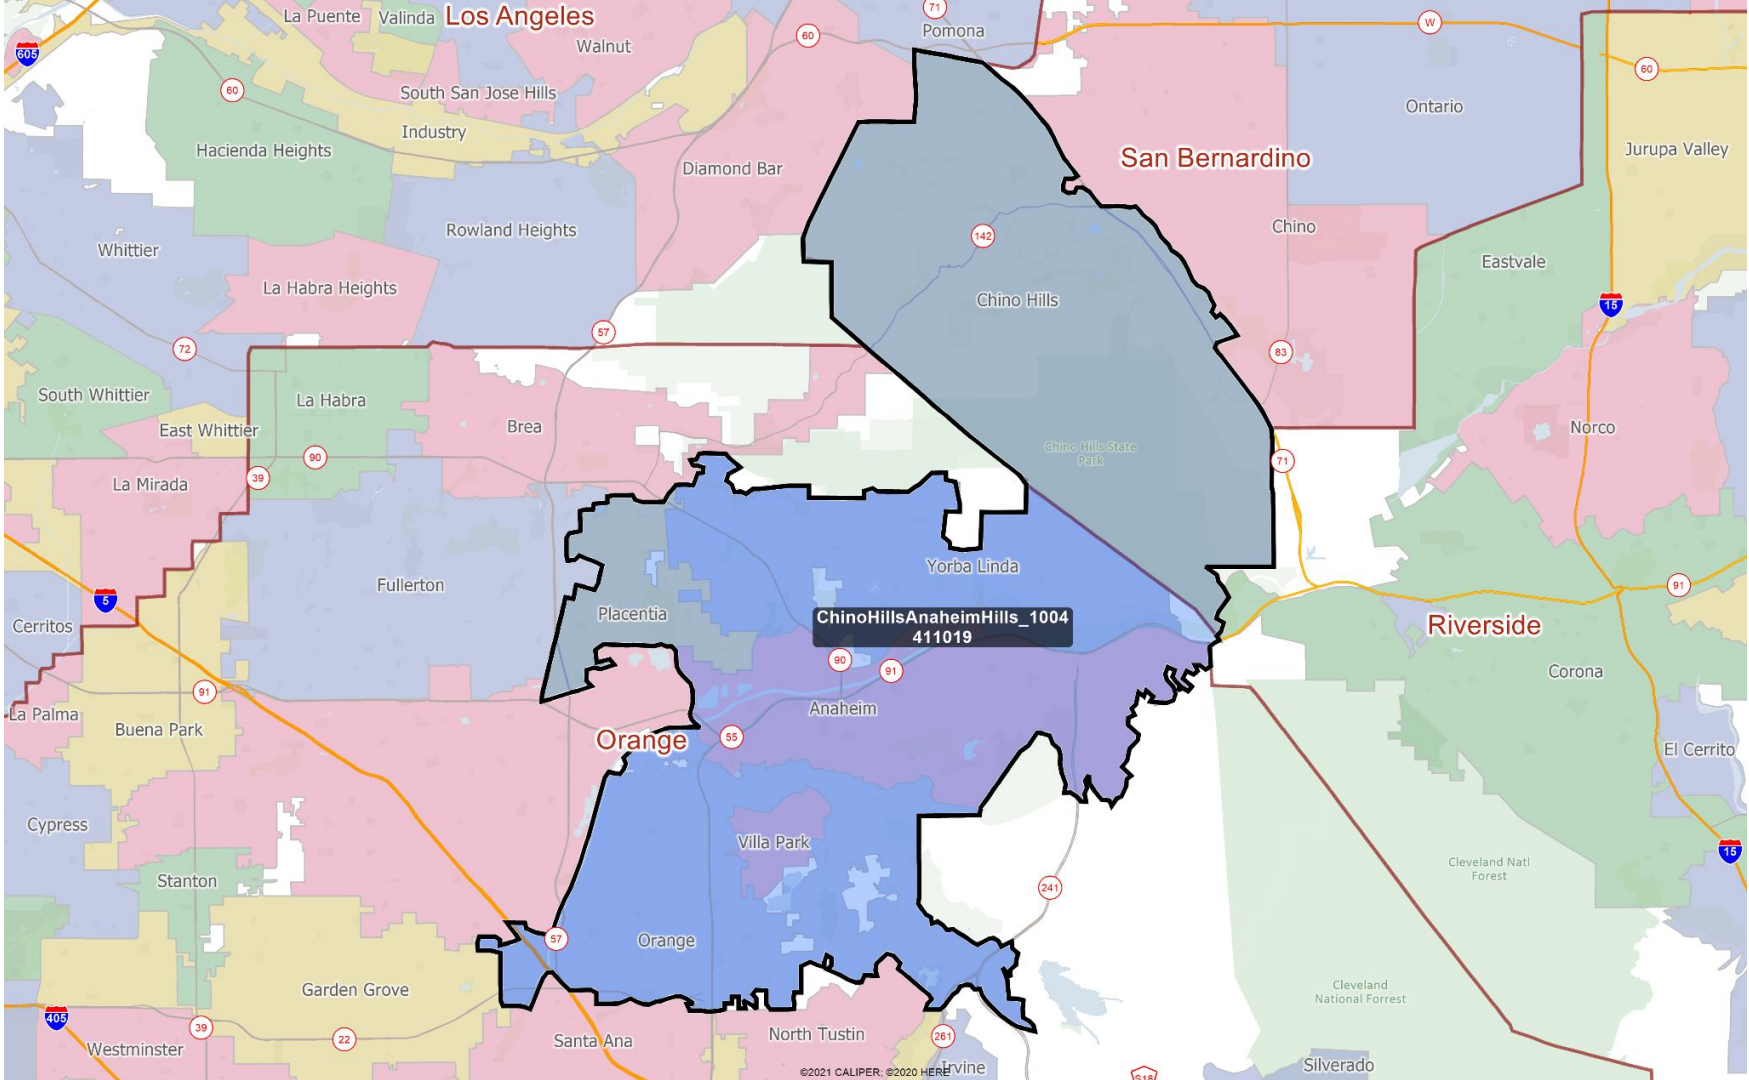

ConvoyLindaVista_1004
16527

San Diego

San Diego City & Coronado

Southwestern San Diego County

NatCityChulaVistaCityHeights_1004
429662

San Diego County & tribal lands

San Diego, Imperial & Riverside Counties

Riverside County

East Riverside County

Moreno Valley area

Southwest Riverside County

AD TemescalToTemecula_1004
497960

Northwest Riverside County

ADNorthWestRiverside_1004
478797

Riverside & San Bernardino Counties

BanningBeaumont_1004
317068

San Bernardino County

San Bernardino, Kern, Inyo & Mono Counties

San Bernardino County & Pomona

Chino Hills area

ChinoHillsAnaheimHills_1004
411019