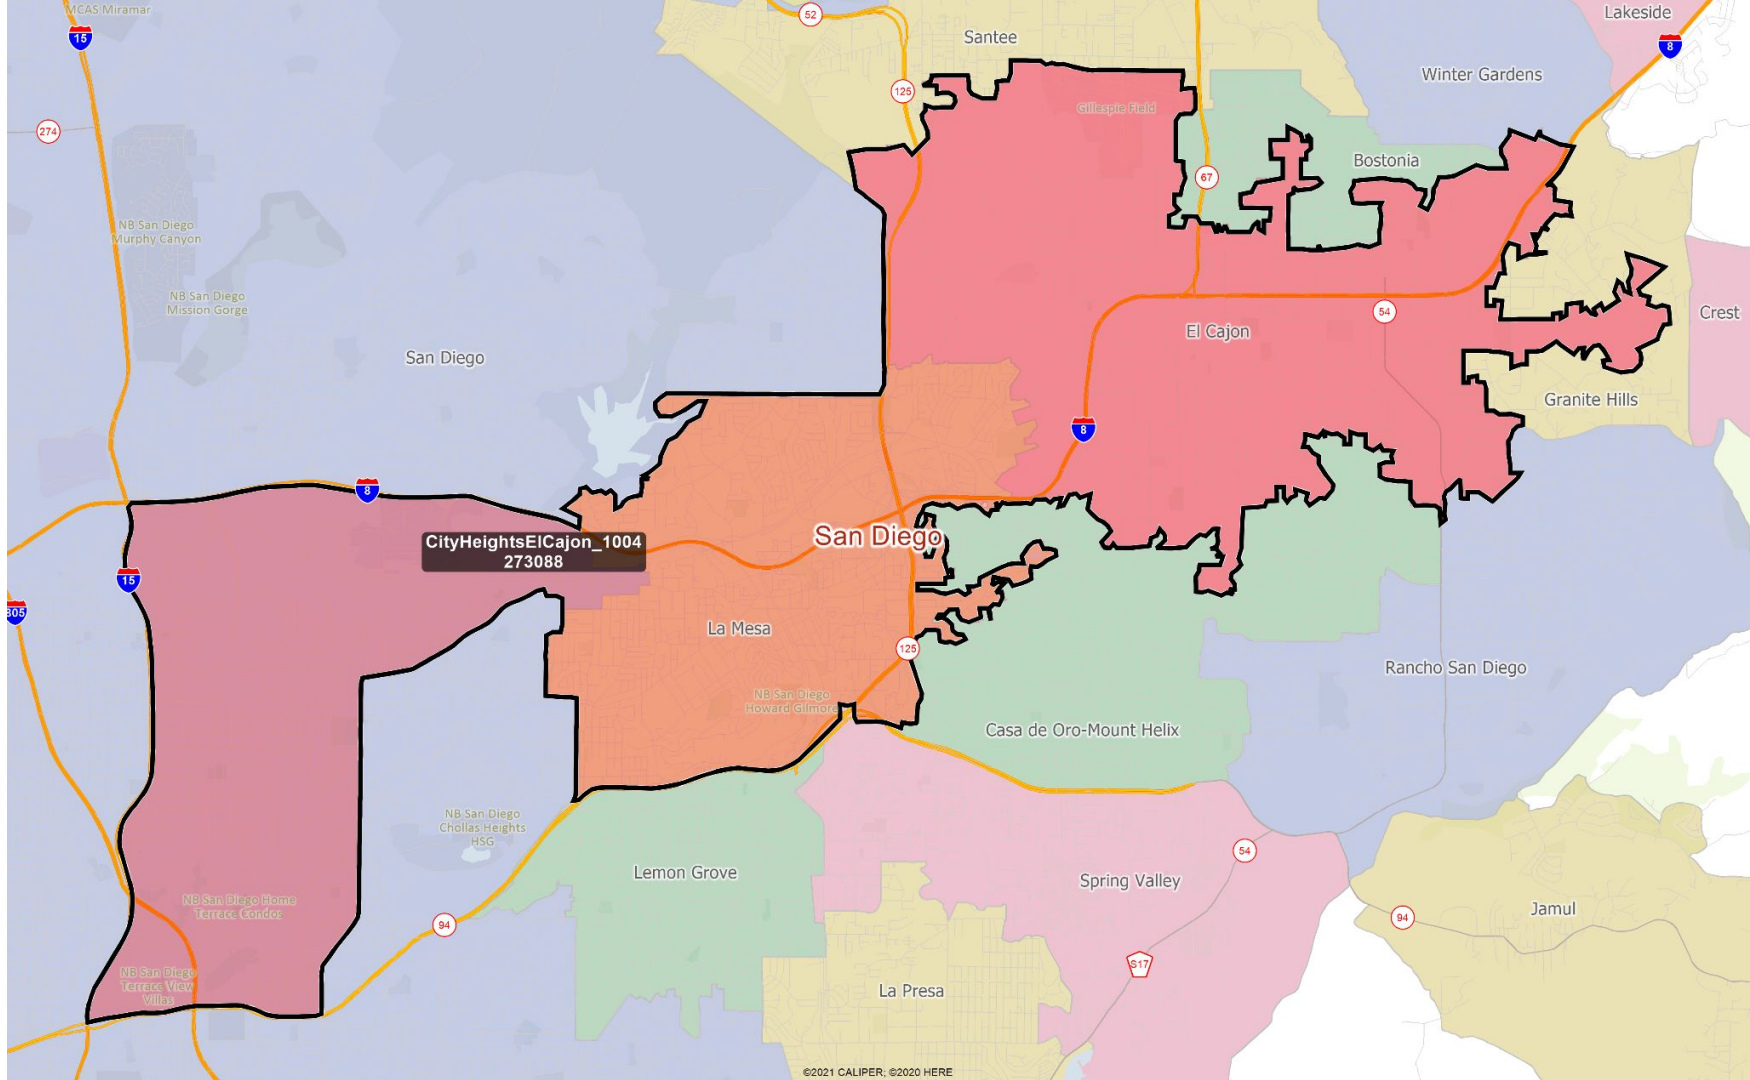

ConvoyLindaVista_1004
16527

San Diego

San Diego City & Coronado

Southwestern San Diego County

NatCityChulaVistaCityHeights_1004
429662

San Diego County & tribal lands

San Diego, Imperial & Riverside Counties

Riverside County

East Riverside County

Moreno Valley area

Southwest Riverside County

AD TemescalToTemecula_1004
497960

Northwest Riverside County

ADNorthWestRiverside_1004
478797

Riverside & San Bernardino Counties

BanningBeaumont_1004
317068

San Bernardino County

San Bernardino, Kern, Inyo & Mono Counties

San Bernardino County & Pomona

Chino Hills area

ChinoHillsAnaheimHills_1004
411019