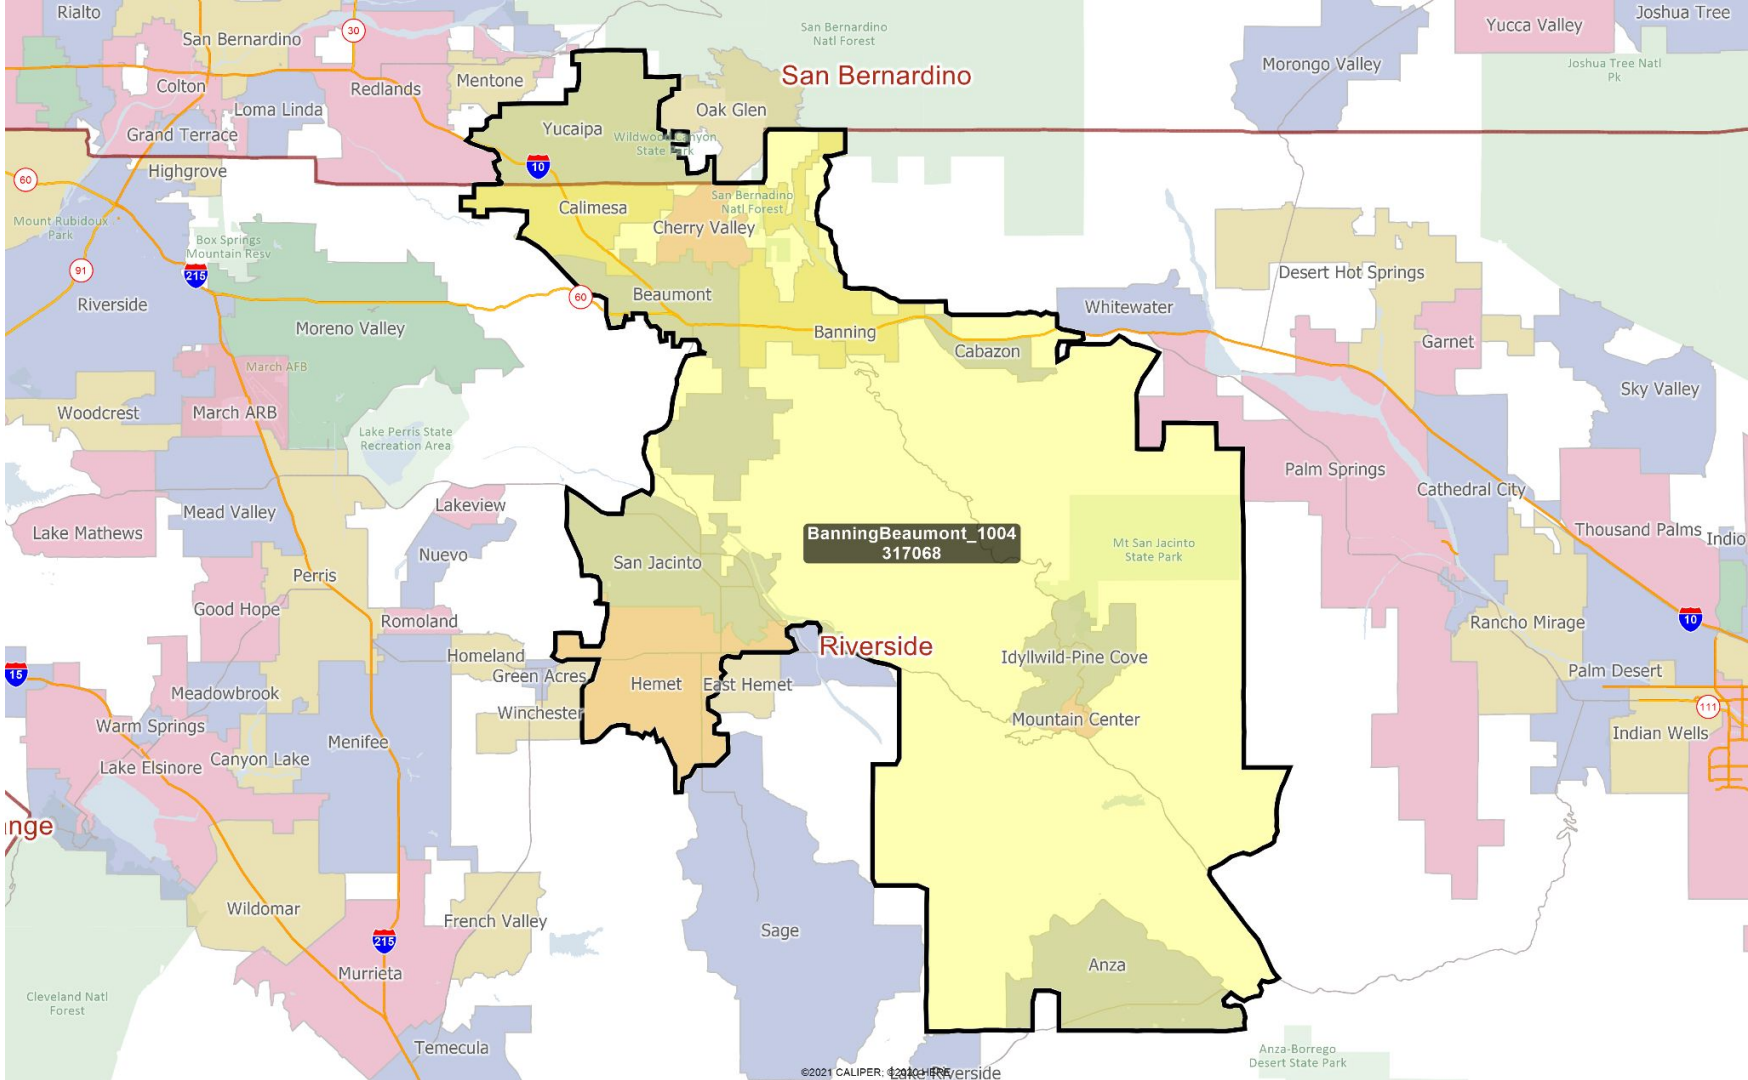

ConvoyLindaVista_1004
16527

San Diego

San Diego City & Coronado

Southwestern San Diego County

NatCityChulaVistaCityHeights_1004
429662

San Diego County & tribal lands

San Diego, Imperial & Riverside Counties

Riverside County

East Riverside County

Moreno Valley area

Southwest Riverside County

AD TemescalToTemecula_1004
497960

Northwest Riverside County

ADNorthWestRiverside_1004
478797

Riverside & San Bernardino Counties

BanningBeaumont_1004
317068

San Bernardino County

San Bernardino, Kern, Inyo & Mono Counties

San Bernardino County & Pomona

Chino Hills area

ChinoHillsAnaheimHills_1004
411019