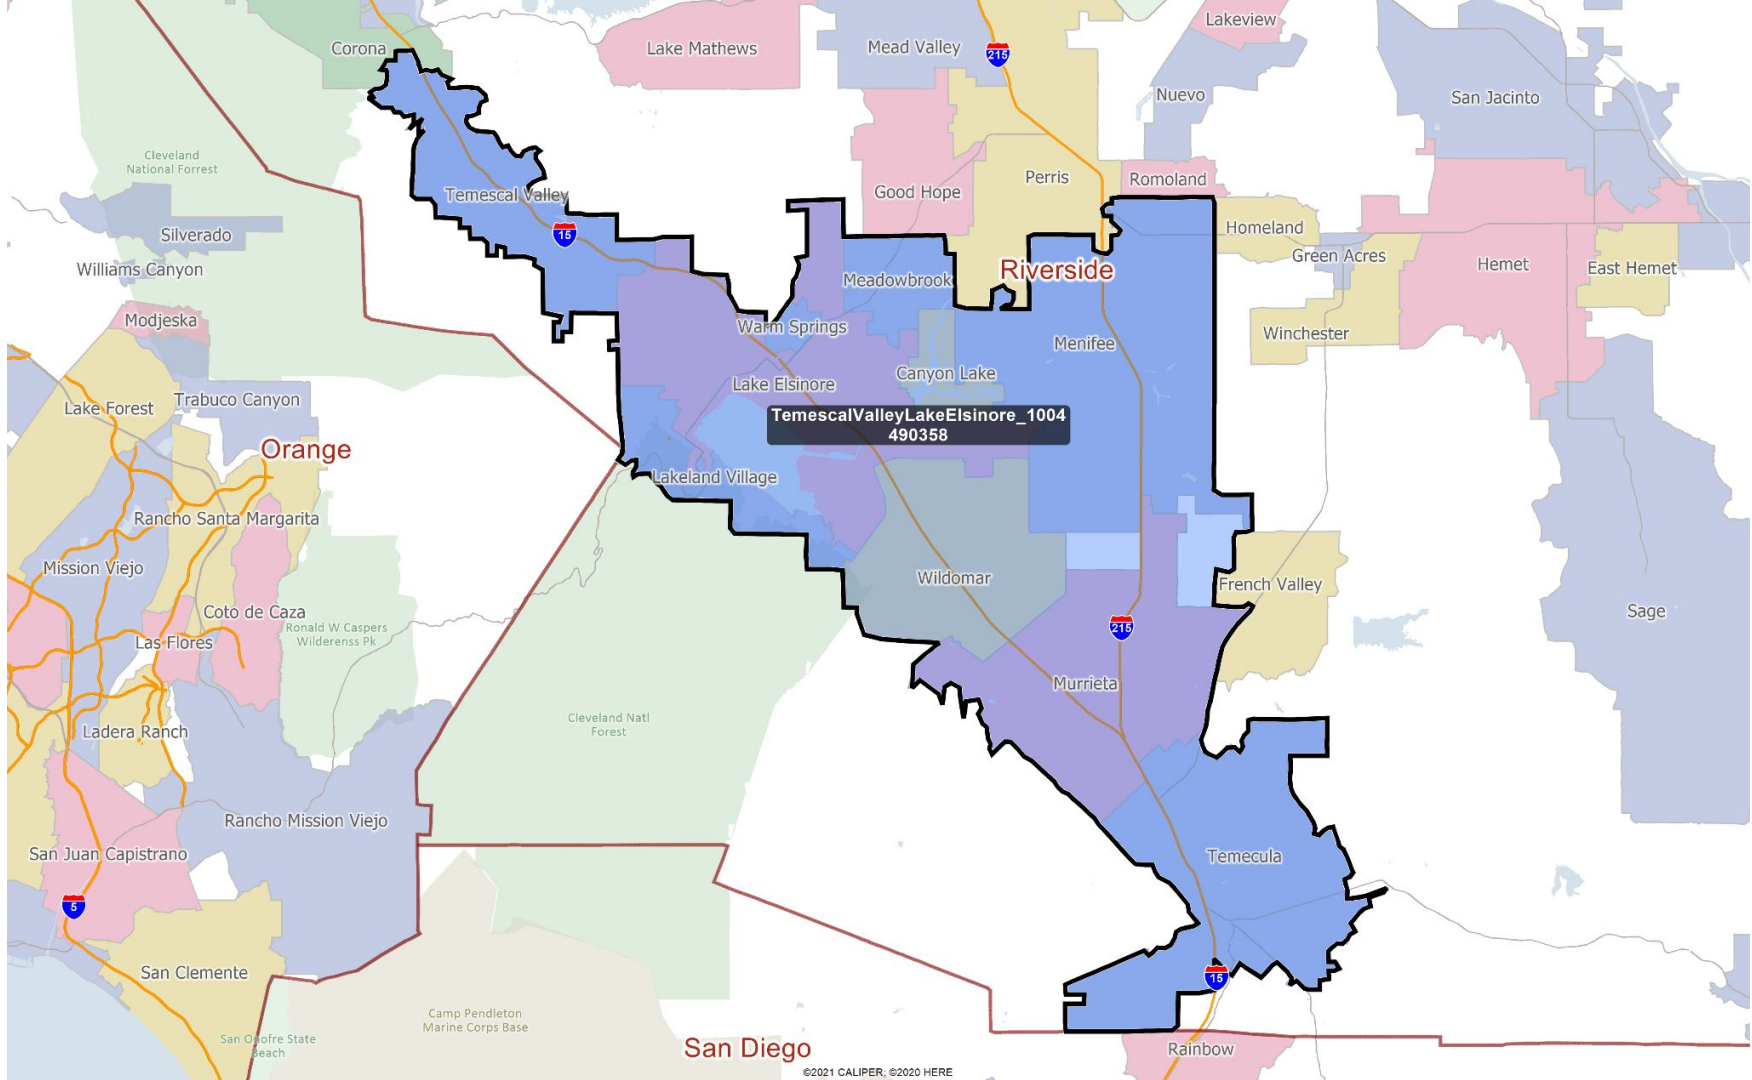

ConvoyLindaVista_1004
16527

San Diego

San Diego City & Coronado

Southwestern San Diego County

NatCityChulaVistaCityHeights_1004
429662

San Diego County & tribal lands

San Diego, Imperial & Riverside Counties

Riverside County

East Riverside County

Moreno Valley area

Southwest Riverside County

AD TemescalToTemecula_1004
497960

Northwest Riverside County

ADNorthWestRiverside_1004
478797

Riverside & San Bernardino Counties

BanningBeaumont_1004
317068

San Bernardino County

San Bernardino, Kern, Inyo & Mono Counties

San Bernardino County & Pomona

Chino Hills area

ChinoHillsAnaheimHills_1004
411019