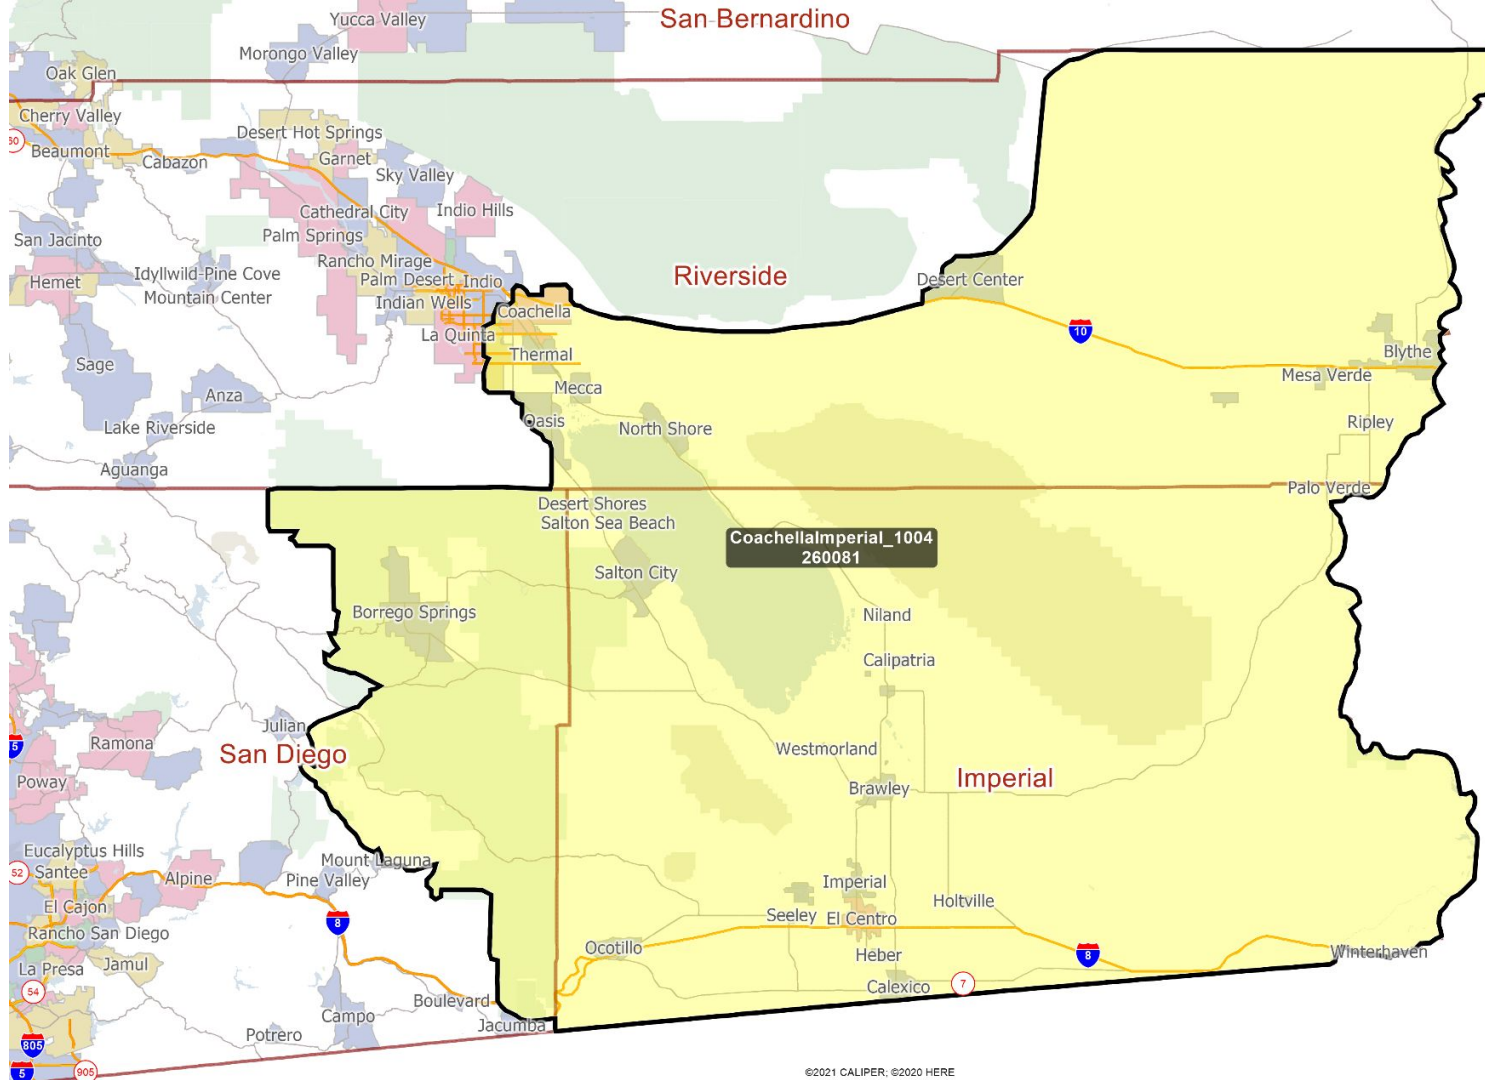

ConvoyLindaVista_1004
16527

San Diego

San Diego City & Coronado

Southwestern San Diego County

NatCityChulaVistaCityHeights_1004
429662

San Diego County & tribal lands

San Diego, Imperial & Riverside Counties

Riverside County

East Riverside County

Moreno Valley area

Southwest Riverside County

AD TemescalToTemecula_1004
497960

Northwest Riverside County

ADNorthWestRiverside_1004
478797

Riverside & San Bernardino Counties

BanningBeaumont_1004
317068

San Bernardino County

San Bernardino, Kern, Inyo & Mono Counties

San Bernardino County & Pomona

Chino Hills area

ChinoHillsAnaheimHills_1004
411019