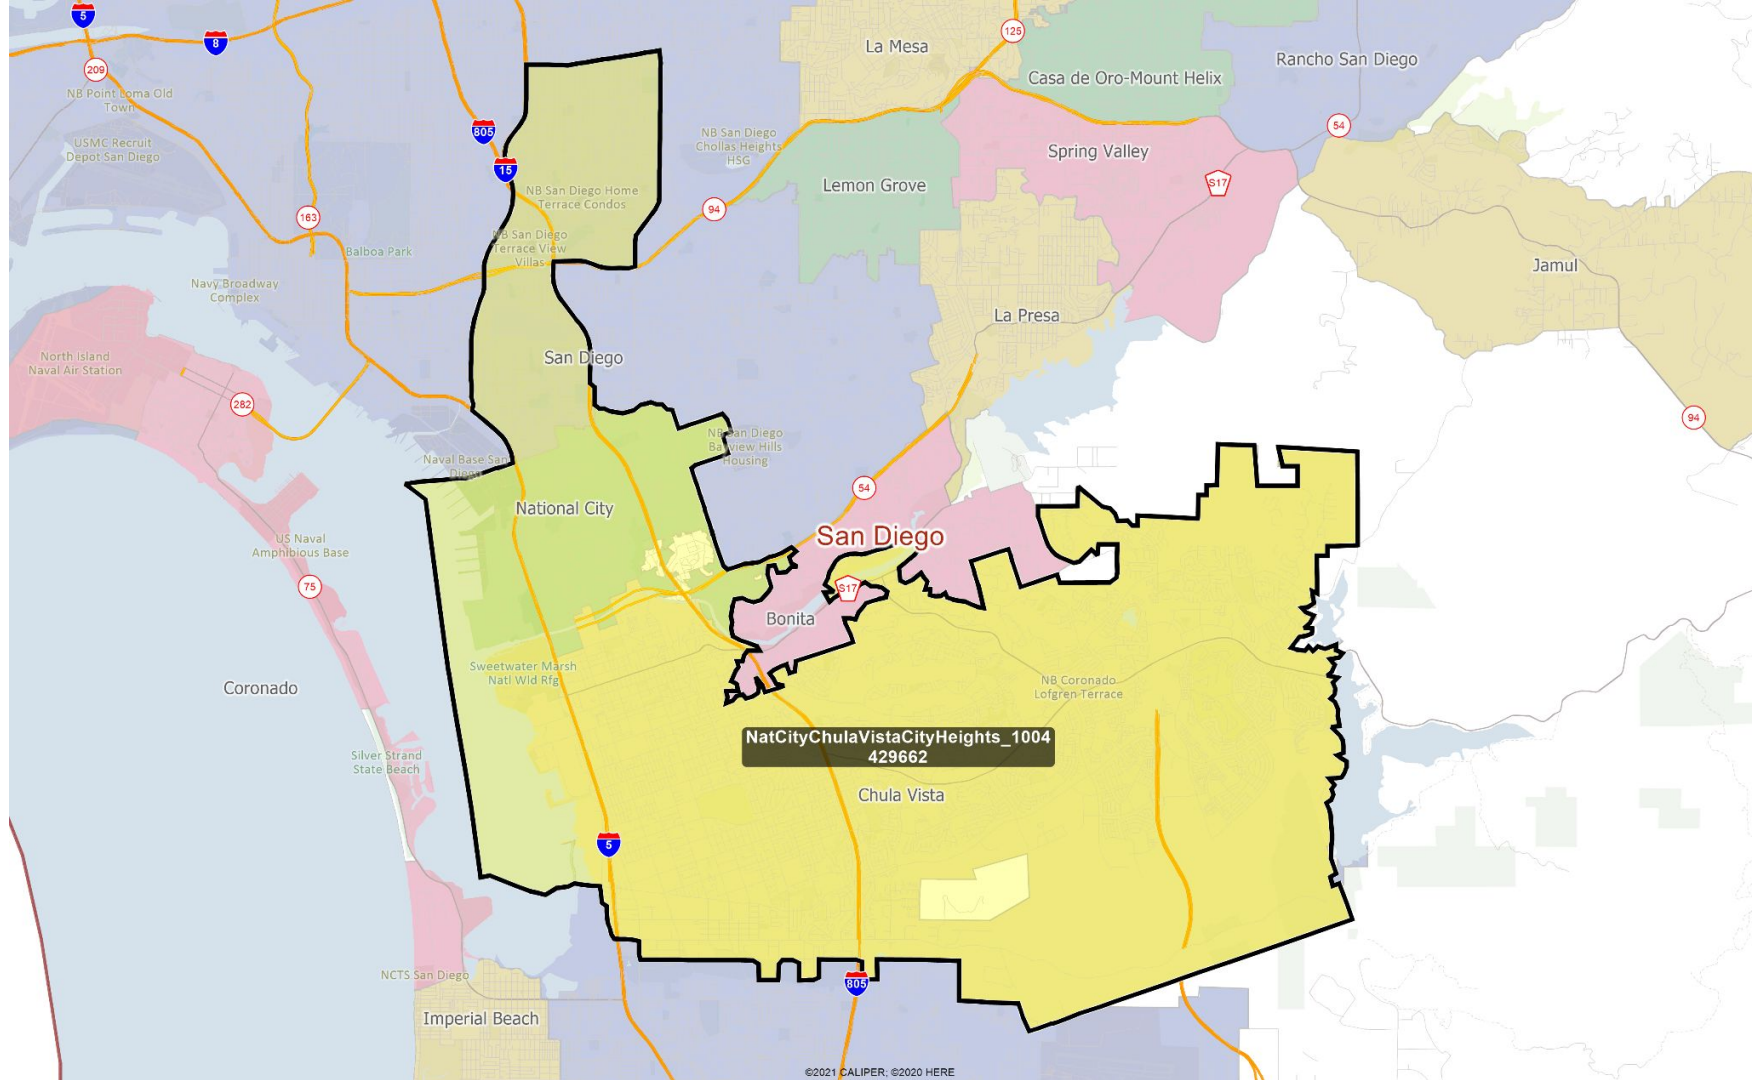

ConvoyLindaVista_1004
16527

San Diego

San Diego City & Coronado

Southwestern San Diego County

NatCityChulaVistaCityHeights_1004
429662

San Diego County & tribal lands

San Diego, Imperial & Riverside Counties

Riverside County

East Riverside County

Moreno Valley area

Southwest Riverside County

AD TemescalToTemecula_1004
497960

Northwest Riverside County

ADNorthWestRiverside_1004
478797

Riverside & San Bernardino Counties

BanningBeaumont_1004
317068

San Bernardino County

San Bernardino, Kern, Inyo & Mono Counties

San Bernardino County & Pomona

Chino Hills area

ChinoHillsAnaheimHills_1004
411019