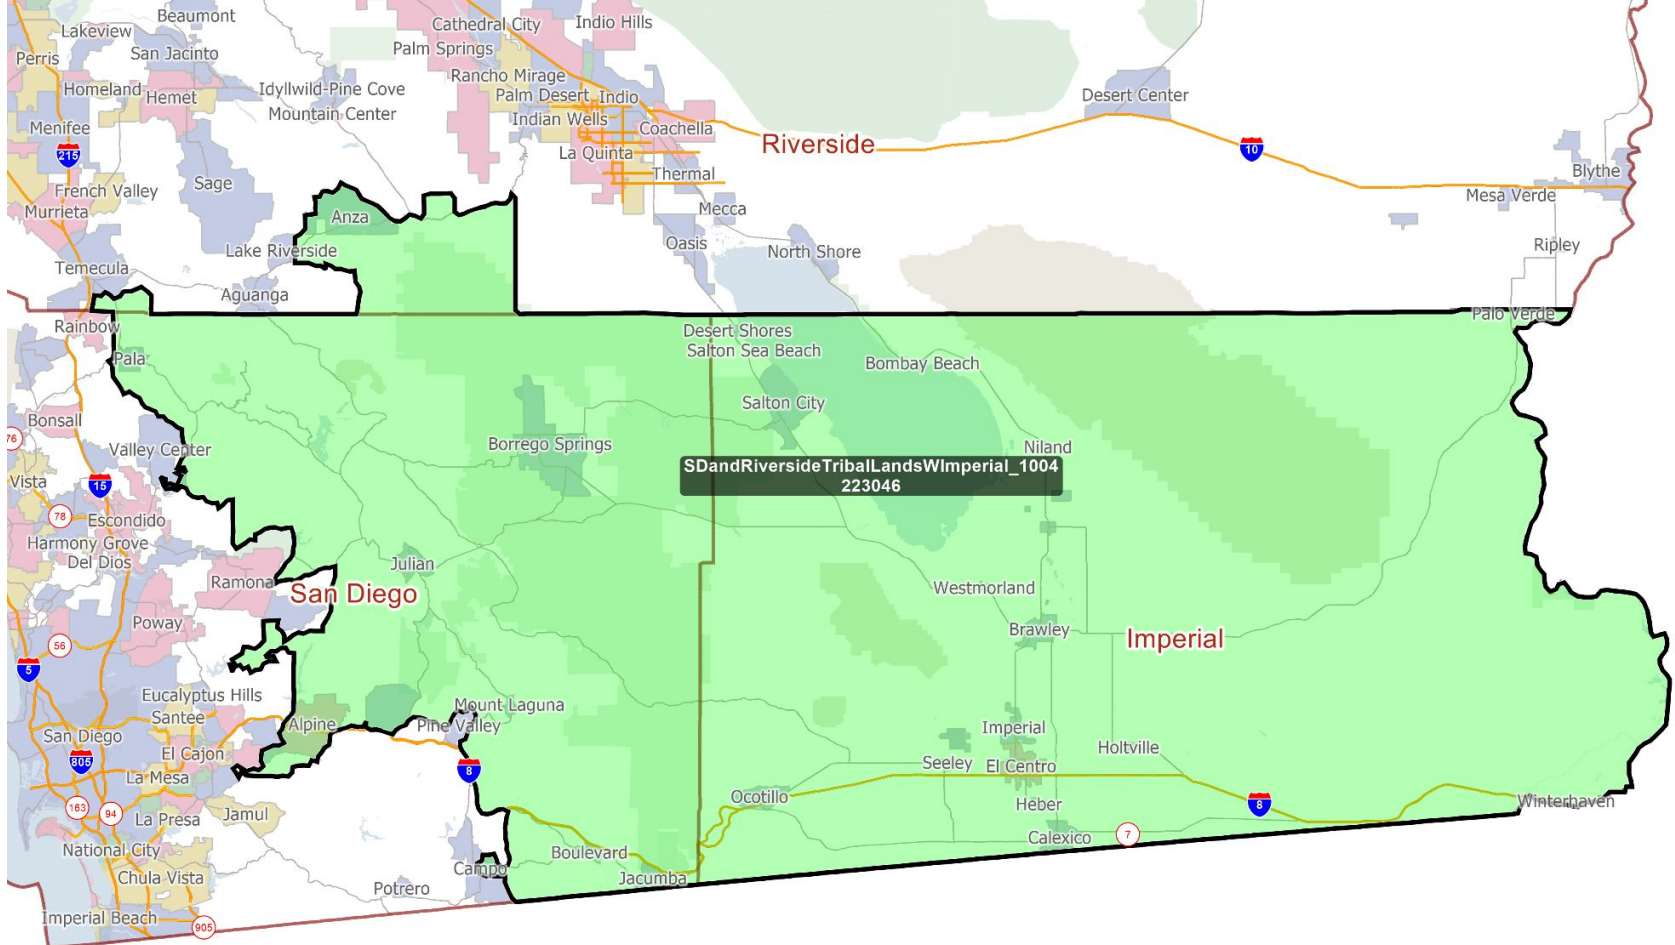

ConvoyLindaVista_1004
16527

San Diego

San Diego City & Coronado

Southwestern San Diego County

NatCityChulaVistaCityHeights_1004
429662

San Diego County & tribal lands

San Diego, Imperial & Riverside Counties

Riverside County

East Riverside County

Moreno Valley area

Southwest Riverside County

AD TemescalToTemecula_1004
497960

Northwest Riverside County

ADNorthWestRiverside_1004
478797

Riverside & San Bernardino Counties

BanningBeaumont_1004
317068

San Bernardino County

San Bernardino, Kern, Inyo & Mono Counties

San Bernardino County & Pomona

Chino Hills area

ChinoHillsAnaheimHills_1004
411019