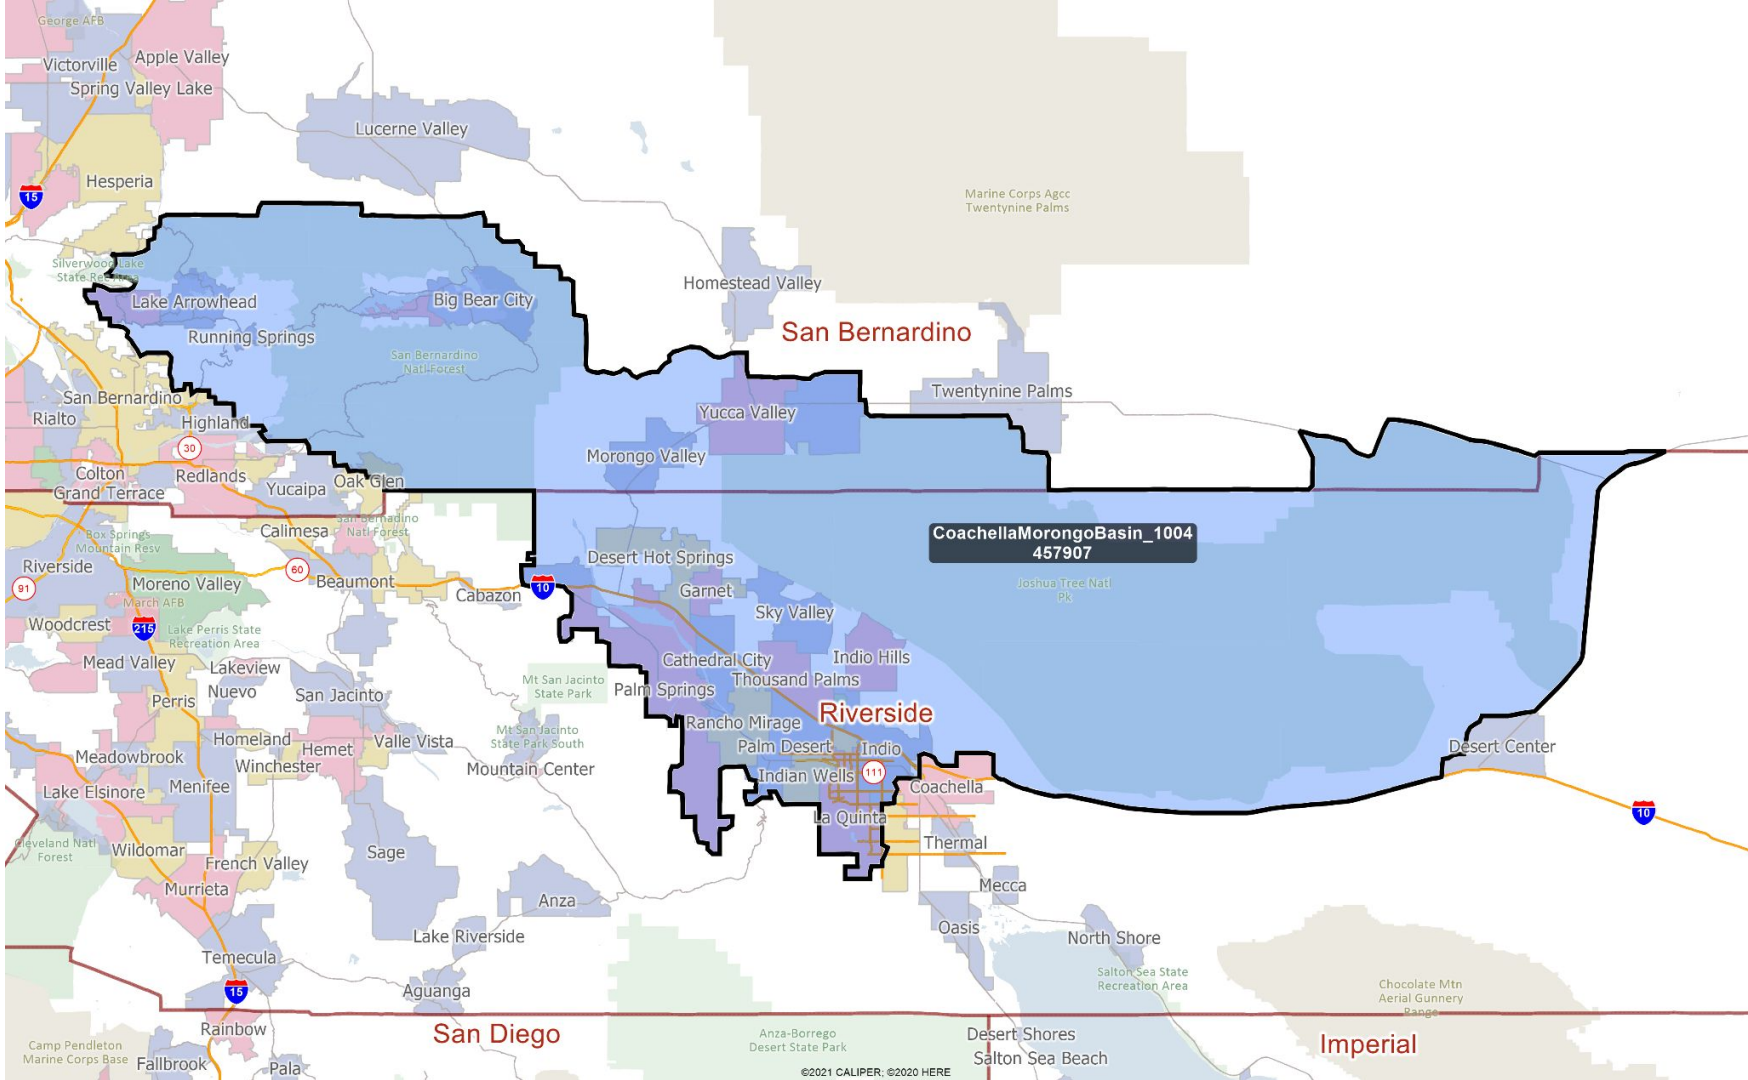

ConvoyLindaVista_1004
16527

San Diego

San Diego City & Coronado

Southwestern San Diego County

NatCityChulaVistaCityHeights_1004
429662

San Diego County & tribal lands

San Diego, Imperial & Riverside Counties

Riverside County

East Riverside County

Moreno Valley area

Southwest Riverside County

AD TemescalToTemecula_1004
497960

Northwest Riverside County

ADNorthWestRiverside_1004
478797

Riverside & San Bernardino Counties

BanningBeaumont_1004
317068

San Bernardino County

San Bernardino, Kern, Inyo & Mono Counties

San Bernardino County & Pomona

Chino Hills area

ChinoHillsAnaheimHills_1004
411019