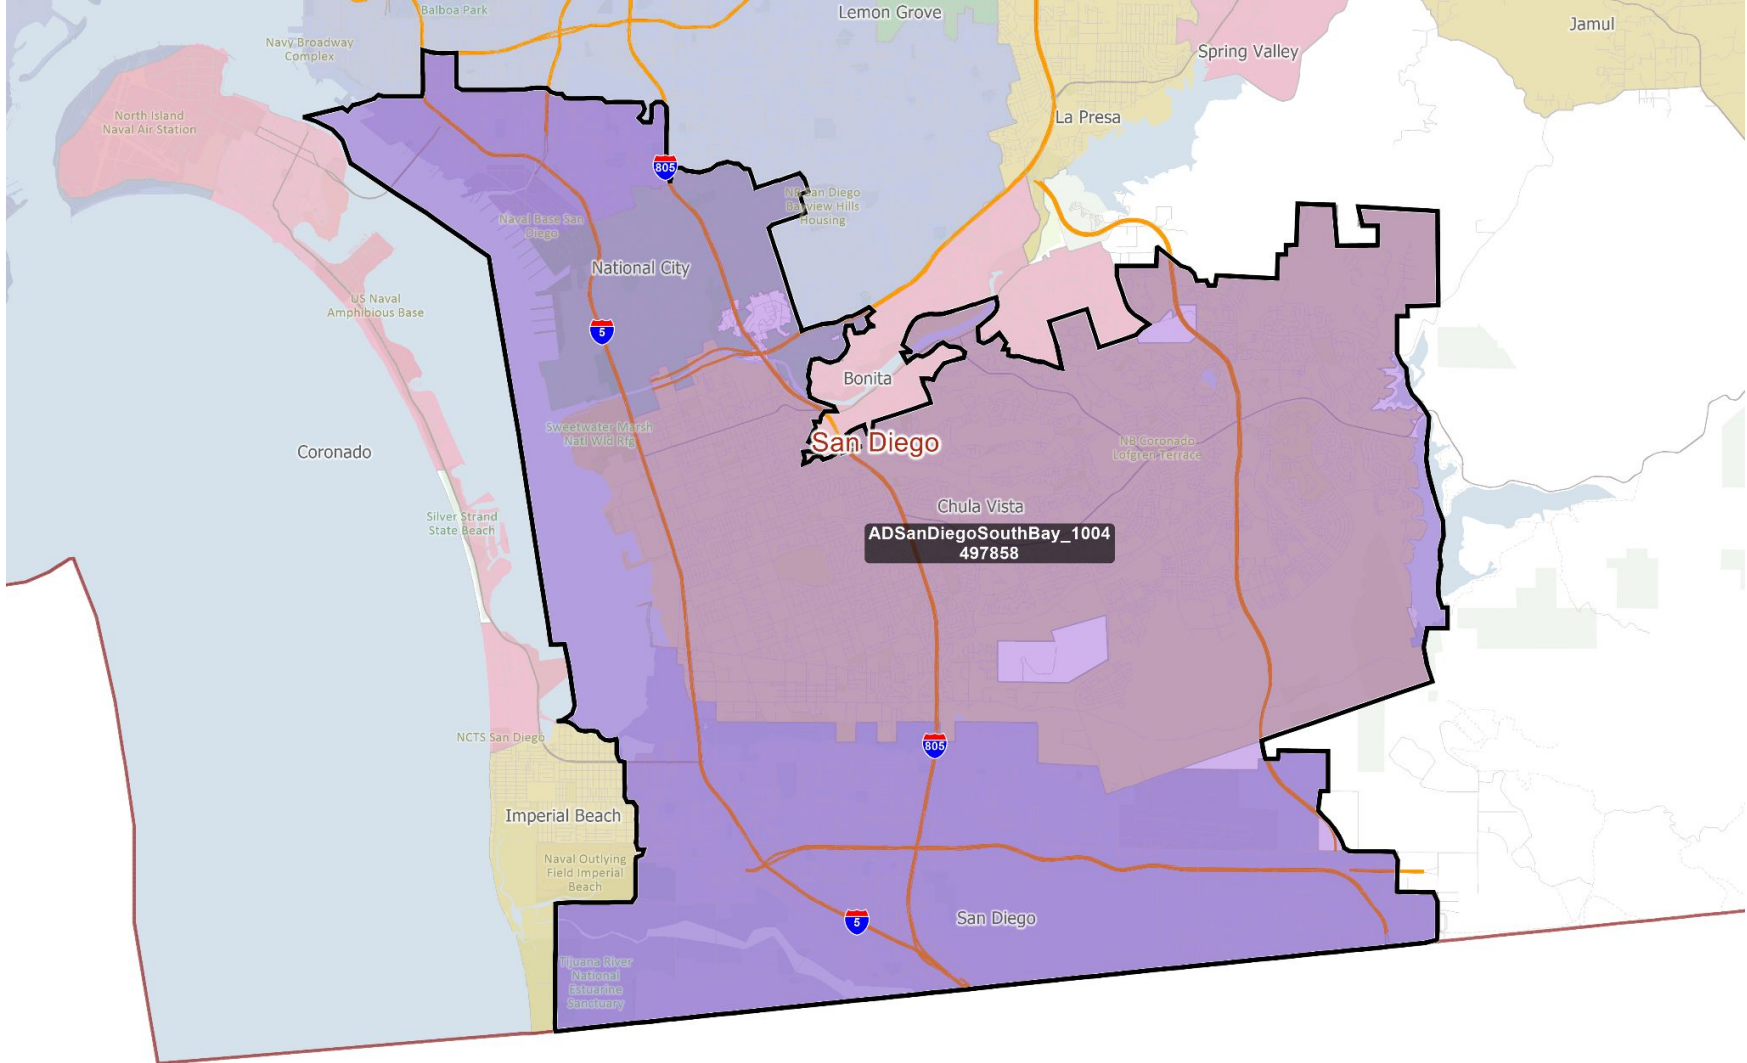

ConvoyLindaVista_1004
16527

San Diego

San Diego City & Coronado

Southwestern San Diego County

NatCityChulaVistaCityHeights_1004
429662

San Diego County & tribal lands

San Diego, Imperial & Riverside Counties

Riverside County

East Riverside County

Moreno Valley area

Southwest Riverside County

AD TemescalToTemecula_1004
497960

Northwest Riverside County

ADNorthWestRiverside_1004
478797

Riverside & San Bernardino Counties

BanningBeaumont_1004
317068

San Bernardino County

San Bernardino, Kern, Inyo & Mono Counties

San Bernardino County & Pomona

Chino Hills area

ChinoHillsAnaheimHills_1004
411019