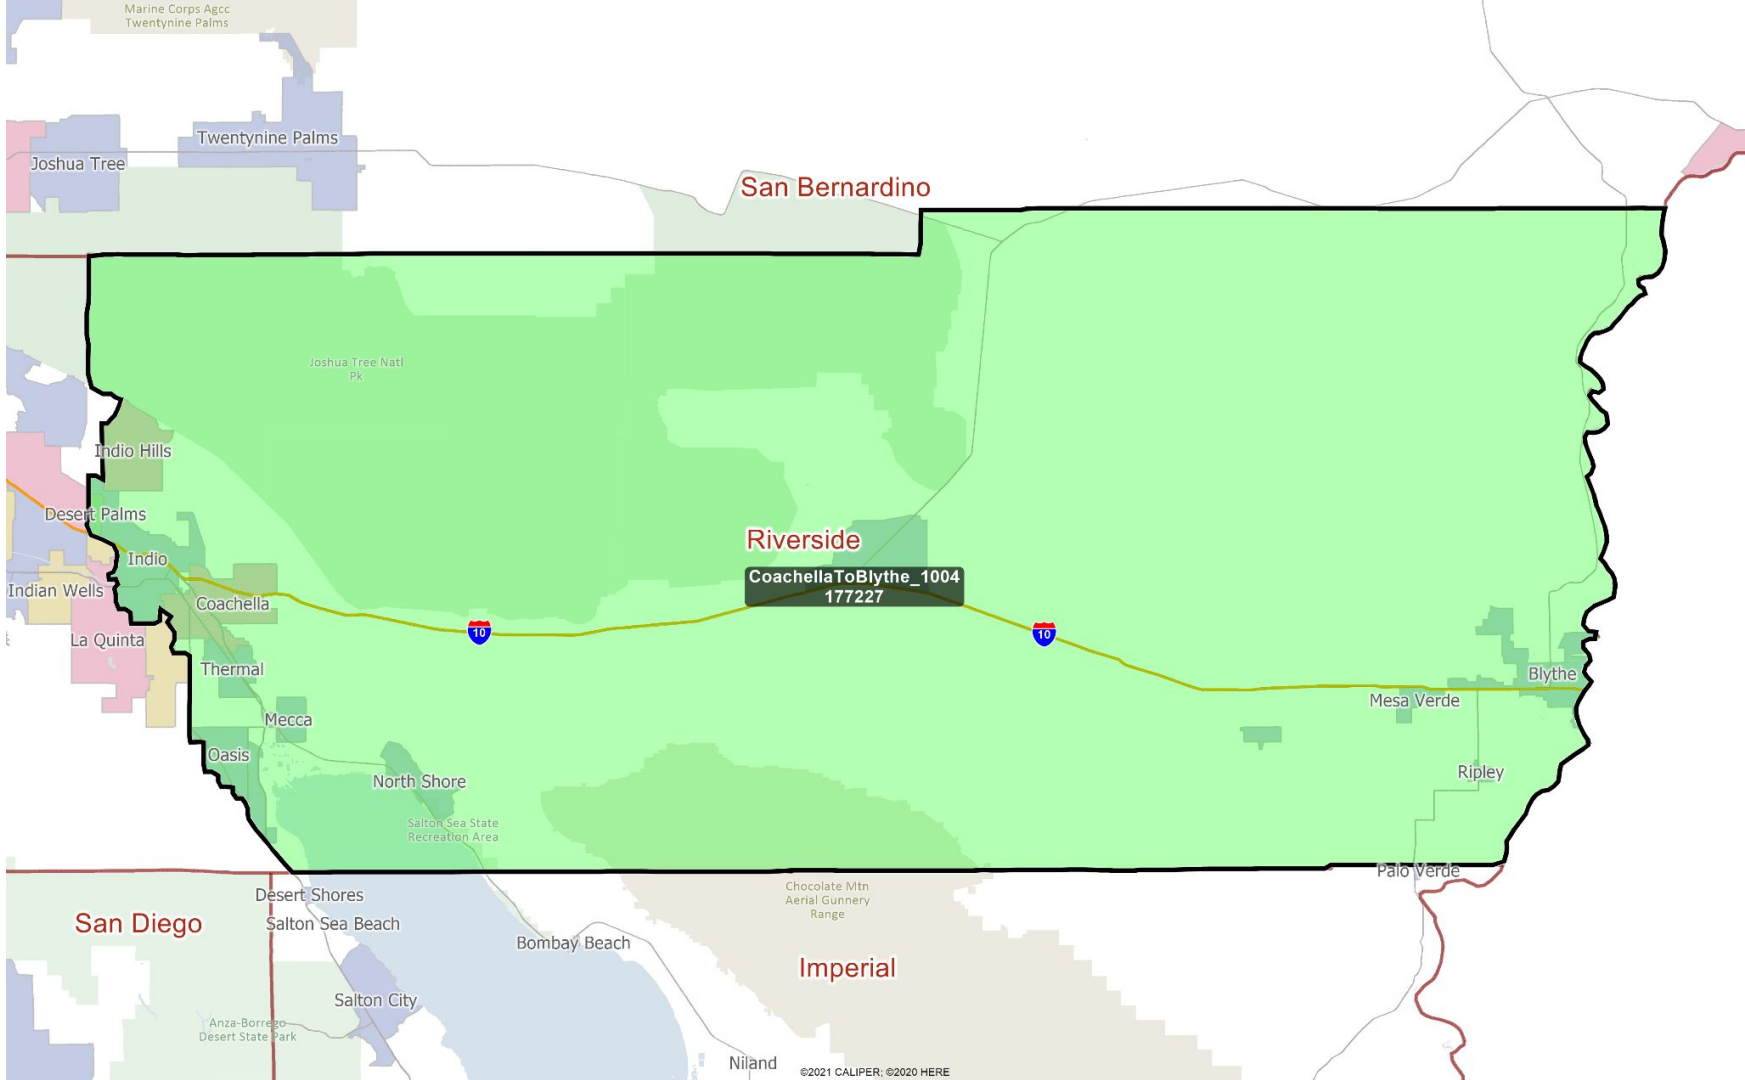

ConvoyLindaVista_1004
16527

San Diego

San Diego City & Coronado

Southwestern San Diego County

NatCityChulaVistaCityHeights_1004
429662

San Diego County & tribal lands

San Diego, Imperial & Riverside Counties

Riverside County

East Riverside County

Moreno Valley area

Southwest Riverside County

AD TemescalToTemecula_1004
497960

Northwest Riverside County

ADNorthWestRiverside_1004
478797

Riverside & San Bernardino Counties

BanningBeaumont_1004
317068

San Bernardino County

San Bernardino, Kern, Inyo & Mono Counties

San Bernardino County & Pomona

Chino Hills area

ChinoHillsAnaheimHills_1004
411019