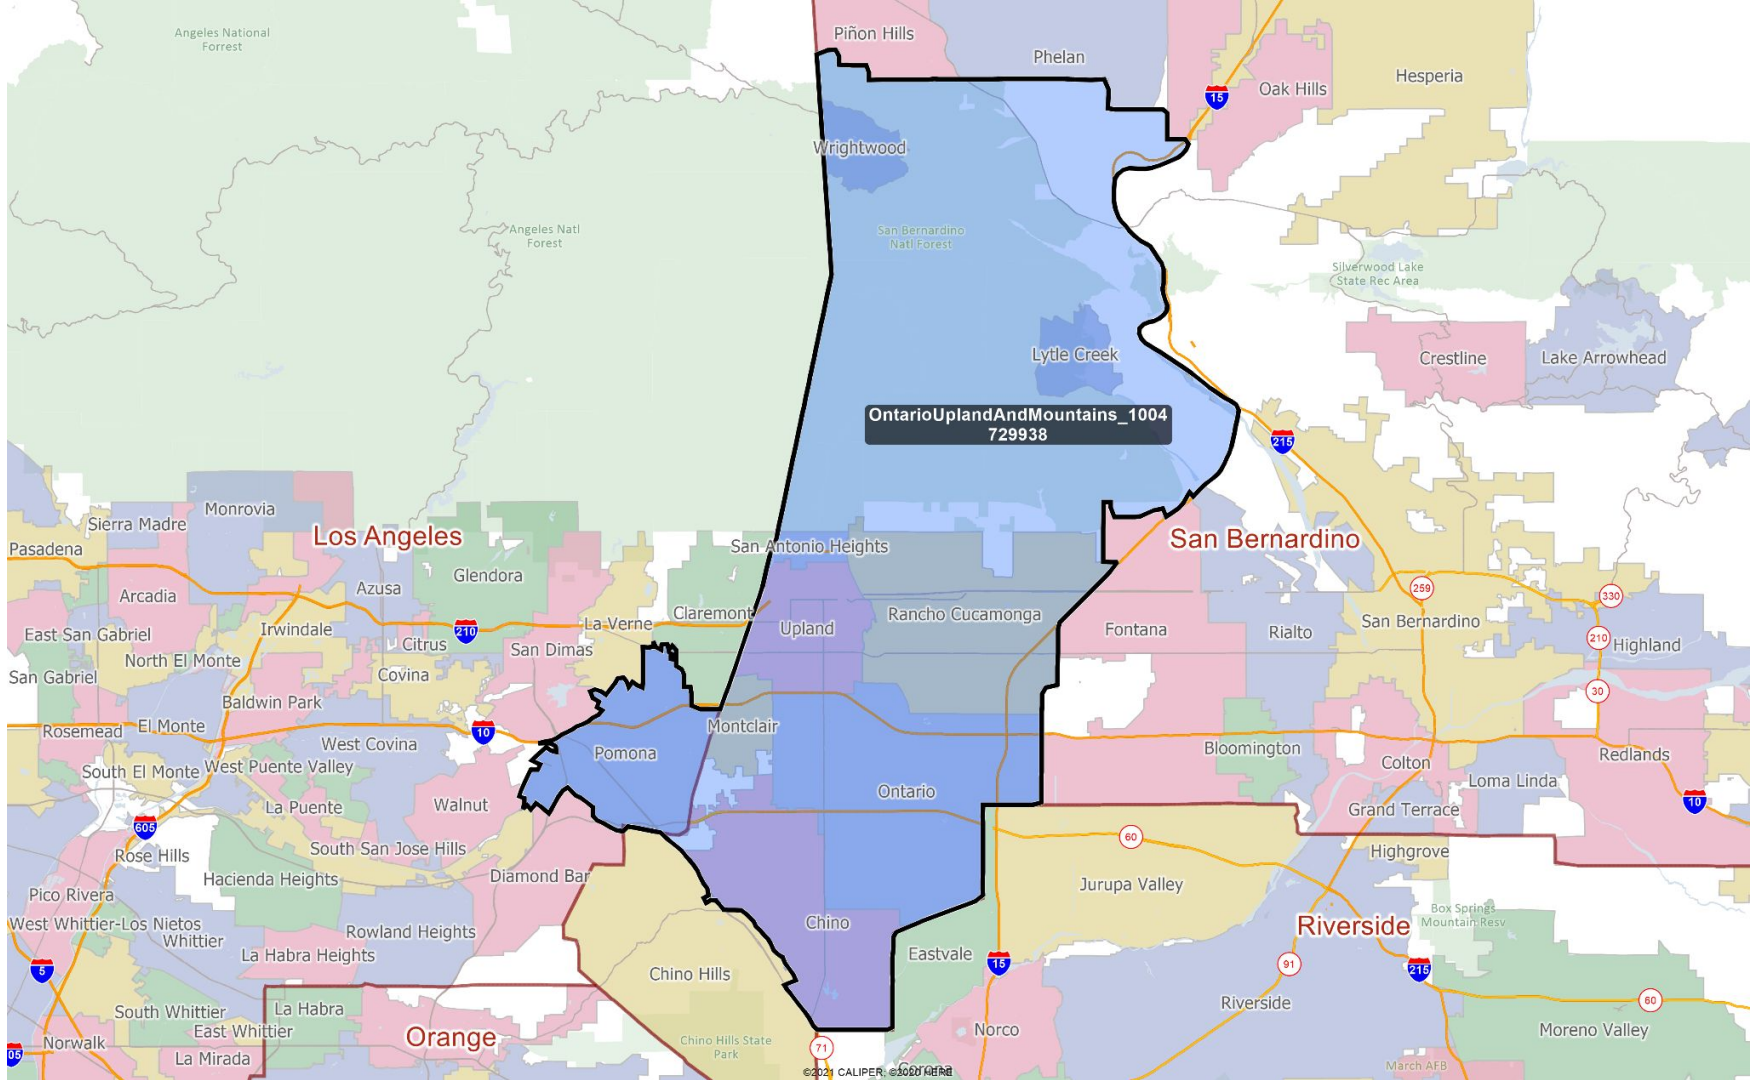

ConvoyLindaVista_1004
16527

San Diego

San Diego City & Coronado

Southwestern San Diego County

NatCityChulaVistaCityHeights_1004
429662

San Diego County & tribal lands

San Diego, Imperial & Riverside Counties

Riverside County

East Riverside County

Moreno Valley area

Southwest Riverside County

AD TemescalToTemecula_1004
497960

Northwest Riverside County

ADNorthWestRiverside_1004
478797

Riverside & San Bernardino Counties

BanningBeaumont_1004
317068

San Bernardino County

San Bernardino, Kern, Inyo & Mono Counties

San Bernardino County & Pomona

Chino Hills area

ChinoHillsAnaheimHills_1004
411019