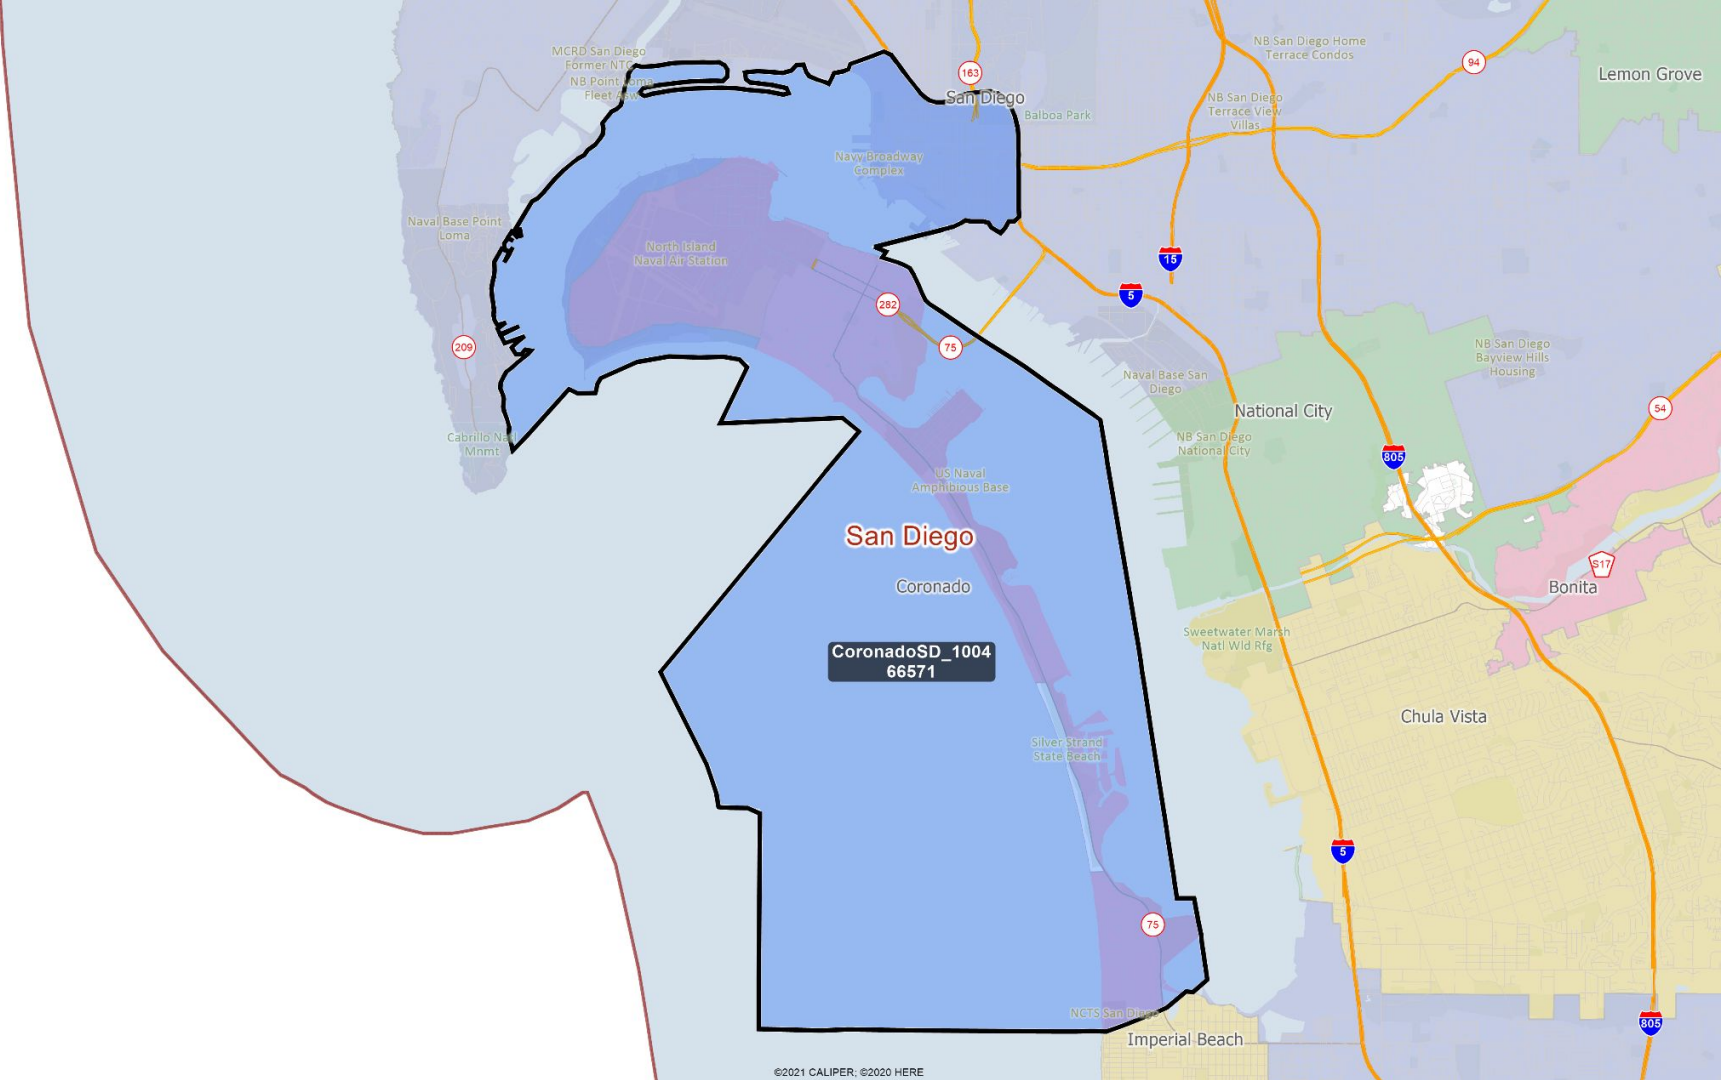

ConvoyLindaVista_1004
16527

San Diego

San Diego City & Coronado

Southwestern San Diego County

NatCityChulaVistaCityHeights_1004
429662

San Diego County & tribal lands

San Diego, Imperial & Riverside Counties

Riverside County

East Riverside County

Moreno Valley area

Southwest Riverside County

AD TemescalToTemecula_1004
497960

Northwest Riverside County

ADNorthWestRiverside_1004
478797

Riverside & San Bernardino Counties

BanningBeaumont_1004
317068

San Bernardino County

San Bernardino, Kern, Inyo & Mono Counties

San Bernardino County & Pomona

Chino Hills area

ChinoHillsAnaheimHills_1004
411019