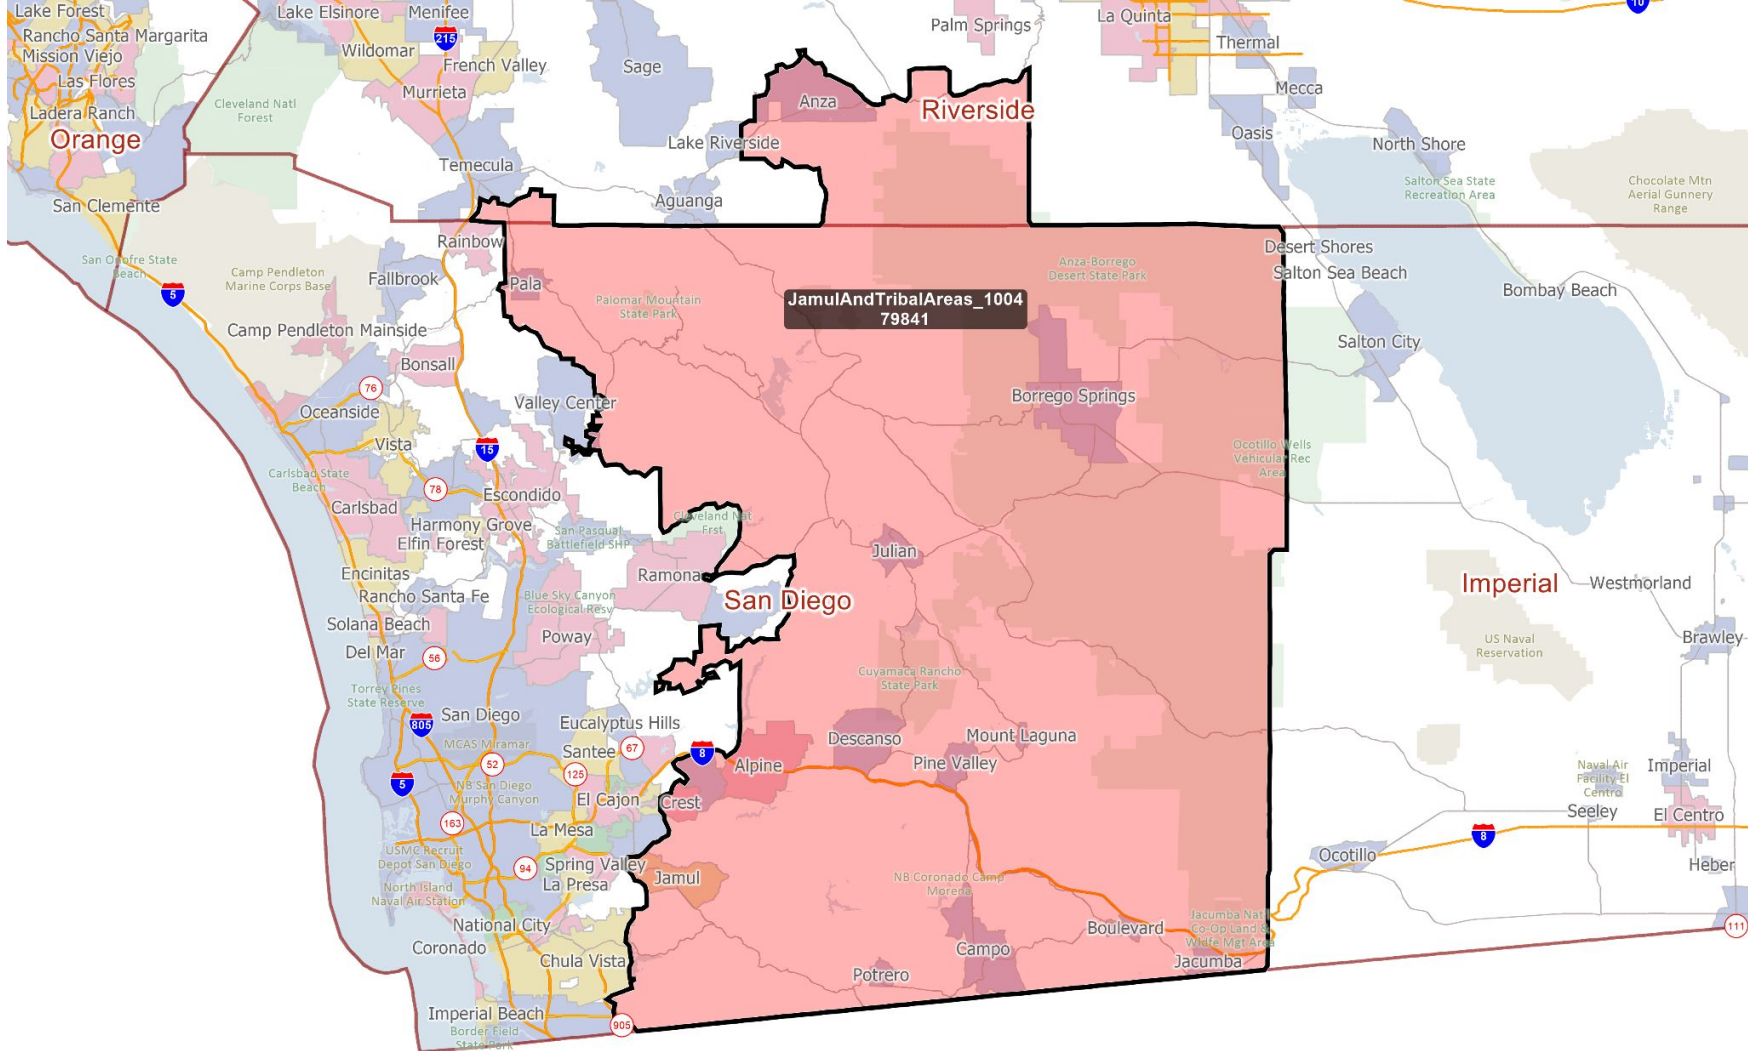

ConvoyLindaVista_1004
16527

San Diego

San Diego City & Coronado

Southwestern San Diego County

NatCityChulaVistaCityHeights_1004
429662

San Diego County & tribal lands

San Diego, Imperial & Riverside Counties

Riverside County

East Riverside County

Moreno Valley area

Southwest Riverside County

AD TemescalToTemecula_1004
497960

Northwest Riverside County

ADNorthWestRiverside_1004
478797

Riverside & San Bernardino Counties

BanningBeaumont_1004
317068

San Bernardino County

San Bernardino, Kern, Inyo & Mono Counties

San Bernardino County & Pomona

Chino Hills area

ChinoHillsAnaheimHills_1004
411019