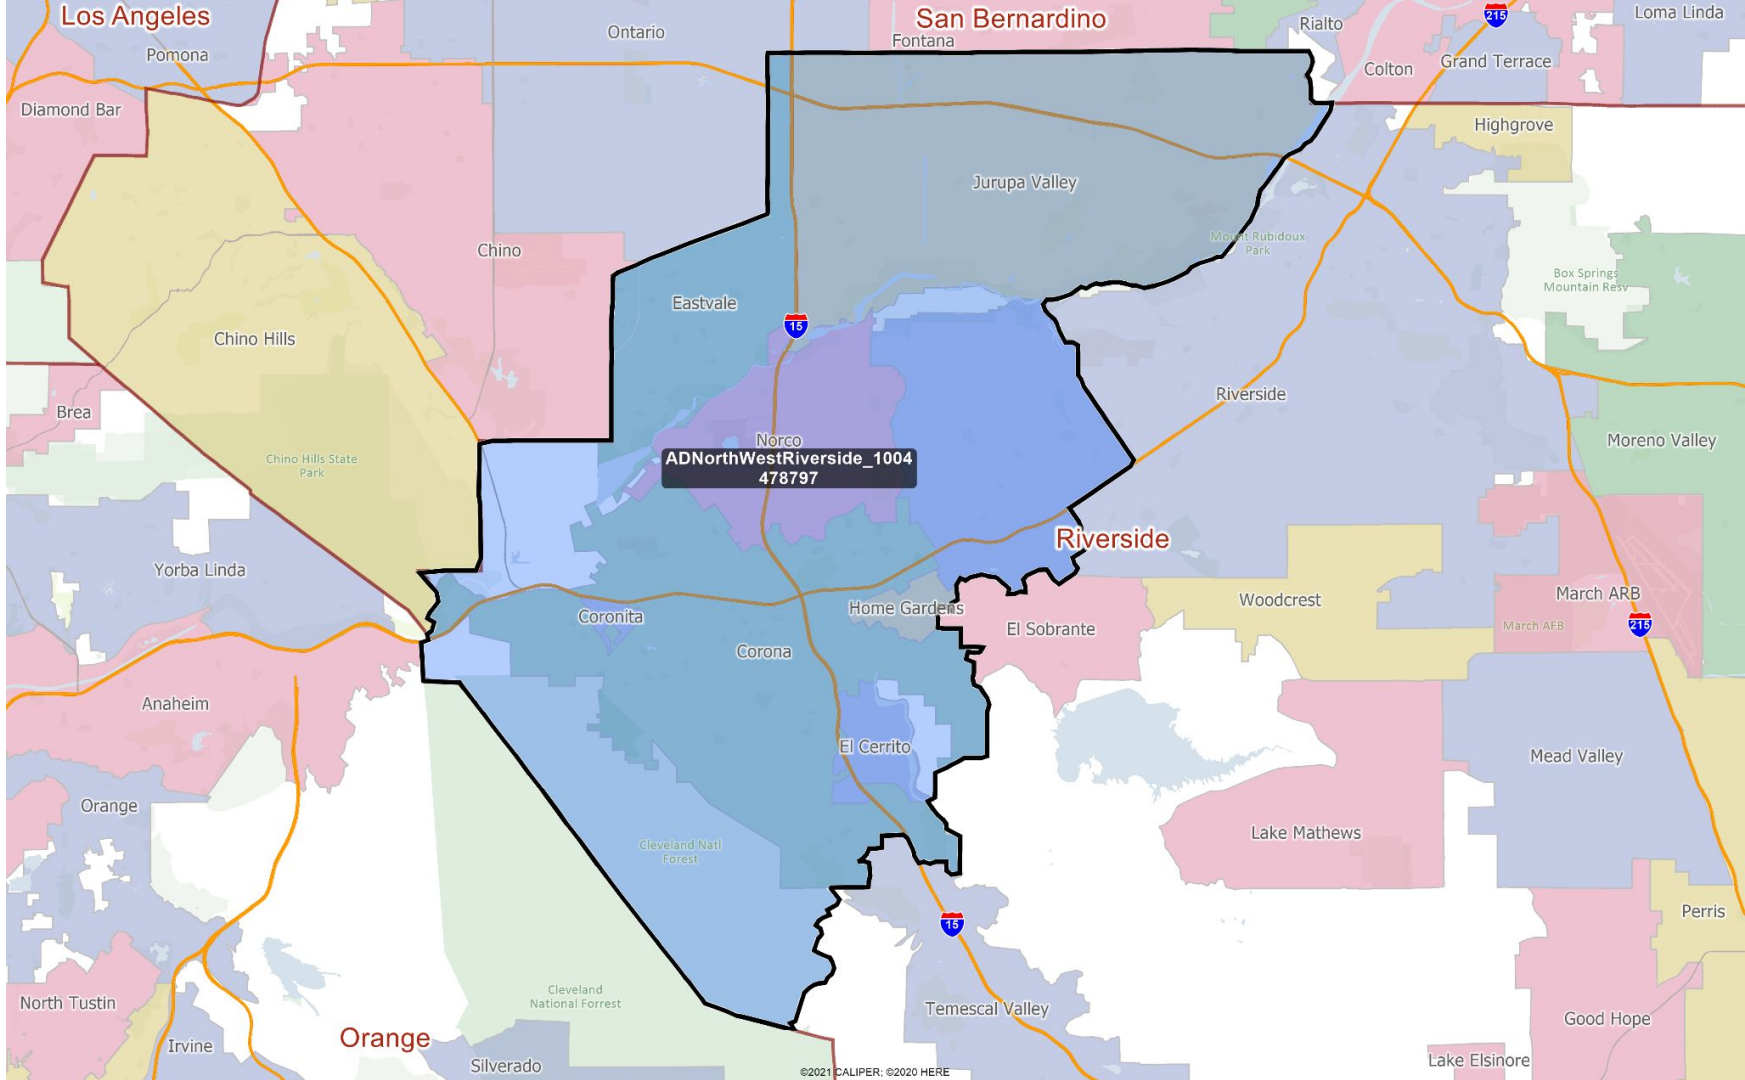

ConvoyLindaVista_1004
16527

San Diego

San Diego City & Coronado

Southwestern San Diego County

NatCityChulaVistaCityHeights_1004
429662

San Diego County & tribal lands

San Diego, Imperial & Riverside Counties

Riverside County

East Riverside County

Moreno Valley area

Southwest Riverside County

AD TemescalToTemecula_1004
497960

Northwest Riverside County

ADNorthWestRiverside_1004
478797

Riverside & San Bernardino Counties

BanningBeaumont_1004
317068

San Bernardino County

San Bernardino, Kern, Inyo & Mono Counties

San Bernardino County & Pomona

Chino Hills area

ChinoHillsAnaheimHills_1004
411019