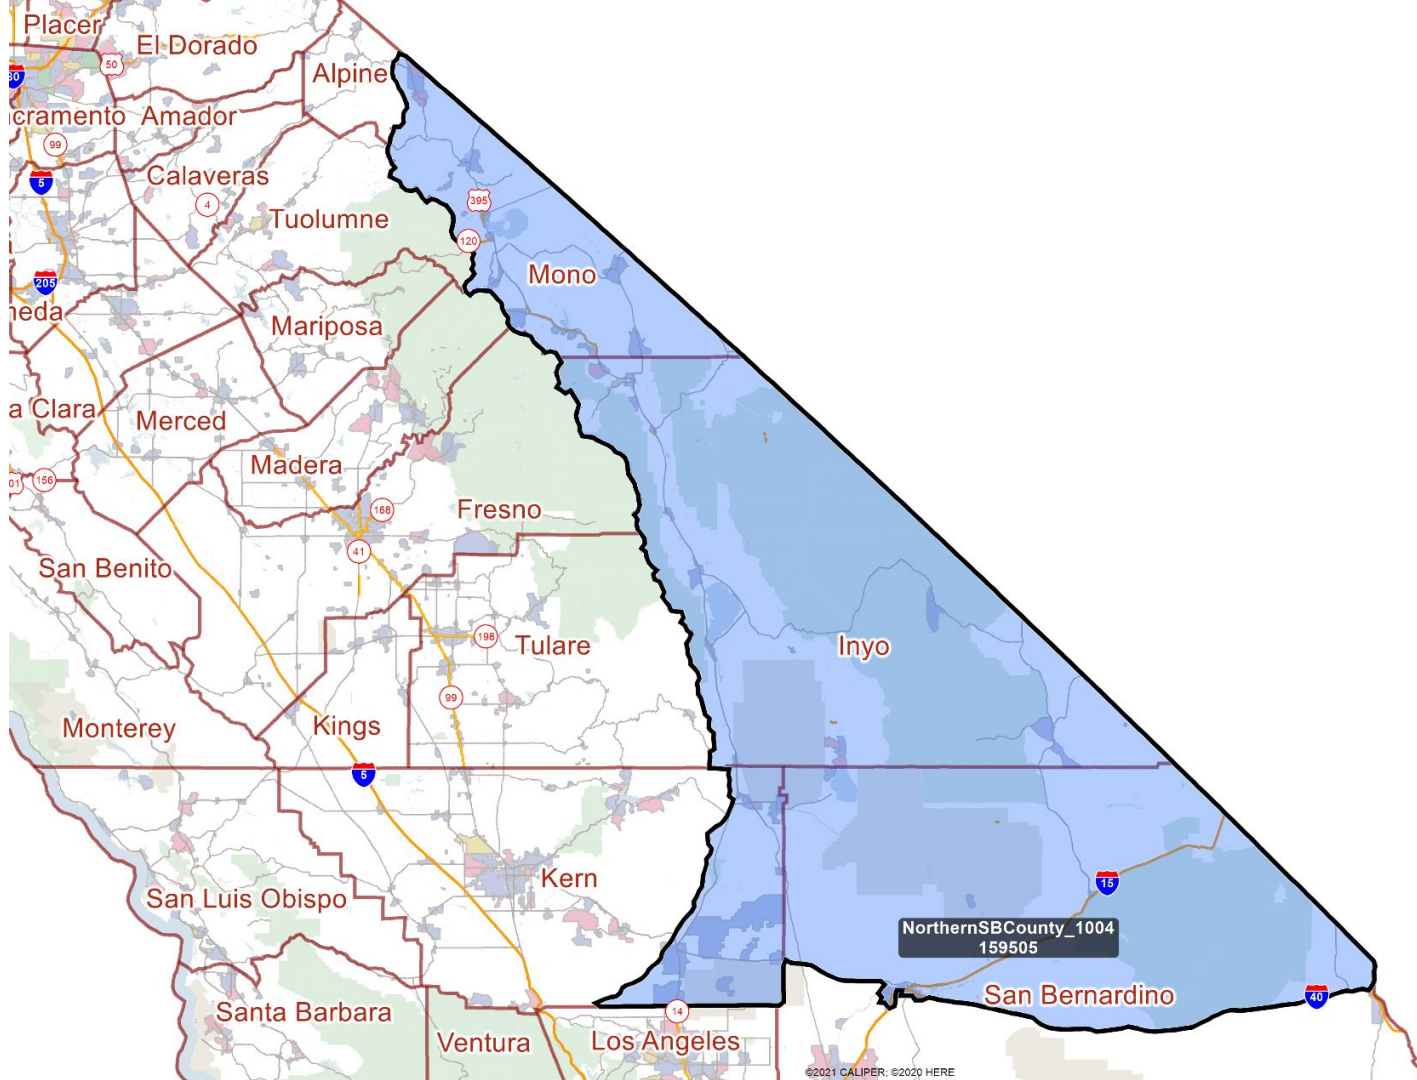

ConvoyLindaVista_1004
16527

San Diego

San Diego City & Coronado

Southwestern San Diego County

NatCityChulaVistaCityHeights_1004
429662

San Diego County & tribal lands

San Diego, Imperial & Riverside Counties

Riverside County

East Riverside County

Moreno Valley area

Southwest Riverside County

AD TemescalToTemecula_1004
497960

Northwest Riverside County

ADNorthWestRiverside_1004
478797

Riverside & San Bernardino Counties

BanningBeaumont_1004
317068

San Bernardino County

San Bernardino, Kern, Inyo & Mono Counties

San Bernardino County & Pomona

Chino Hills area

ChinoHillsAnaheimHills_1004
411019