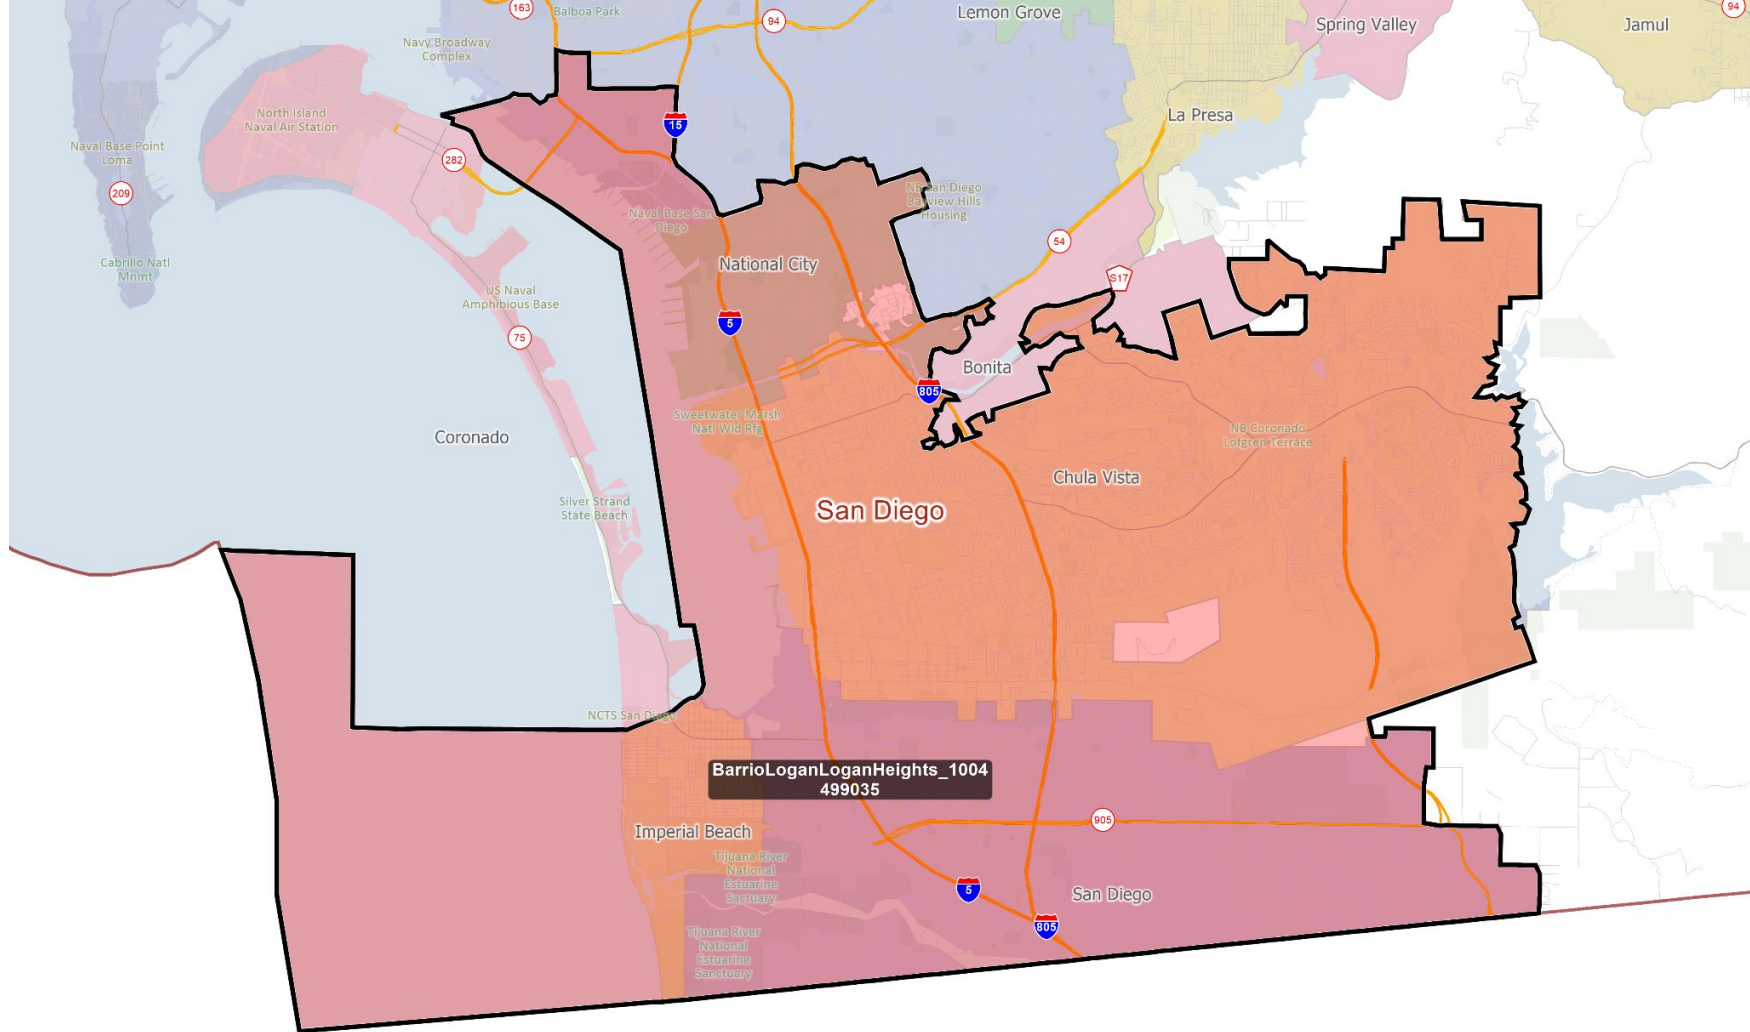

ConvoyLindaVista_1004
16527

San Diego

San Diego City & Coronado

Southwestern San Diego County

NatCityChulaVistaCityHeights_1004
429662

San Diego County & tribal lands

San Diego, Imperial & Riverside Counties

Riverside County

East Riverside County

Moreno Valley area

Southwest Riverside County

AD TemescalToTemecula_1004
497960

Northwest Riverside County

ADNorthWestRiverside_1004
478797

Riverside & San Bernardino Counties

BanningBeaumont_1004
317068

San Bernardino County

San Bernardino, Kern, Inyo & Mono Counties

San Bernardino County & Pomona

Chino Hills area

ChinoHillsAnaheimHills_1004
411019