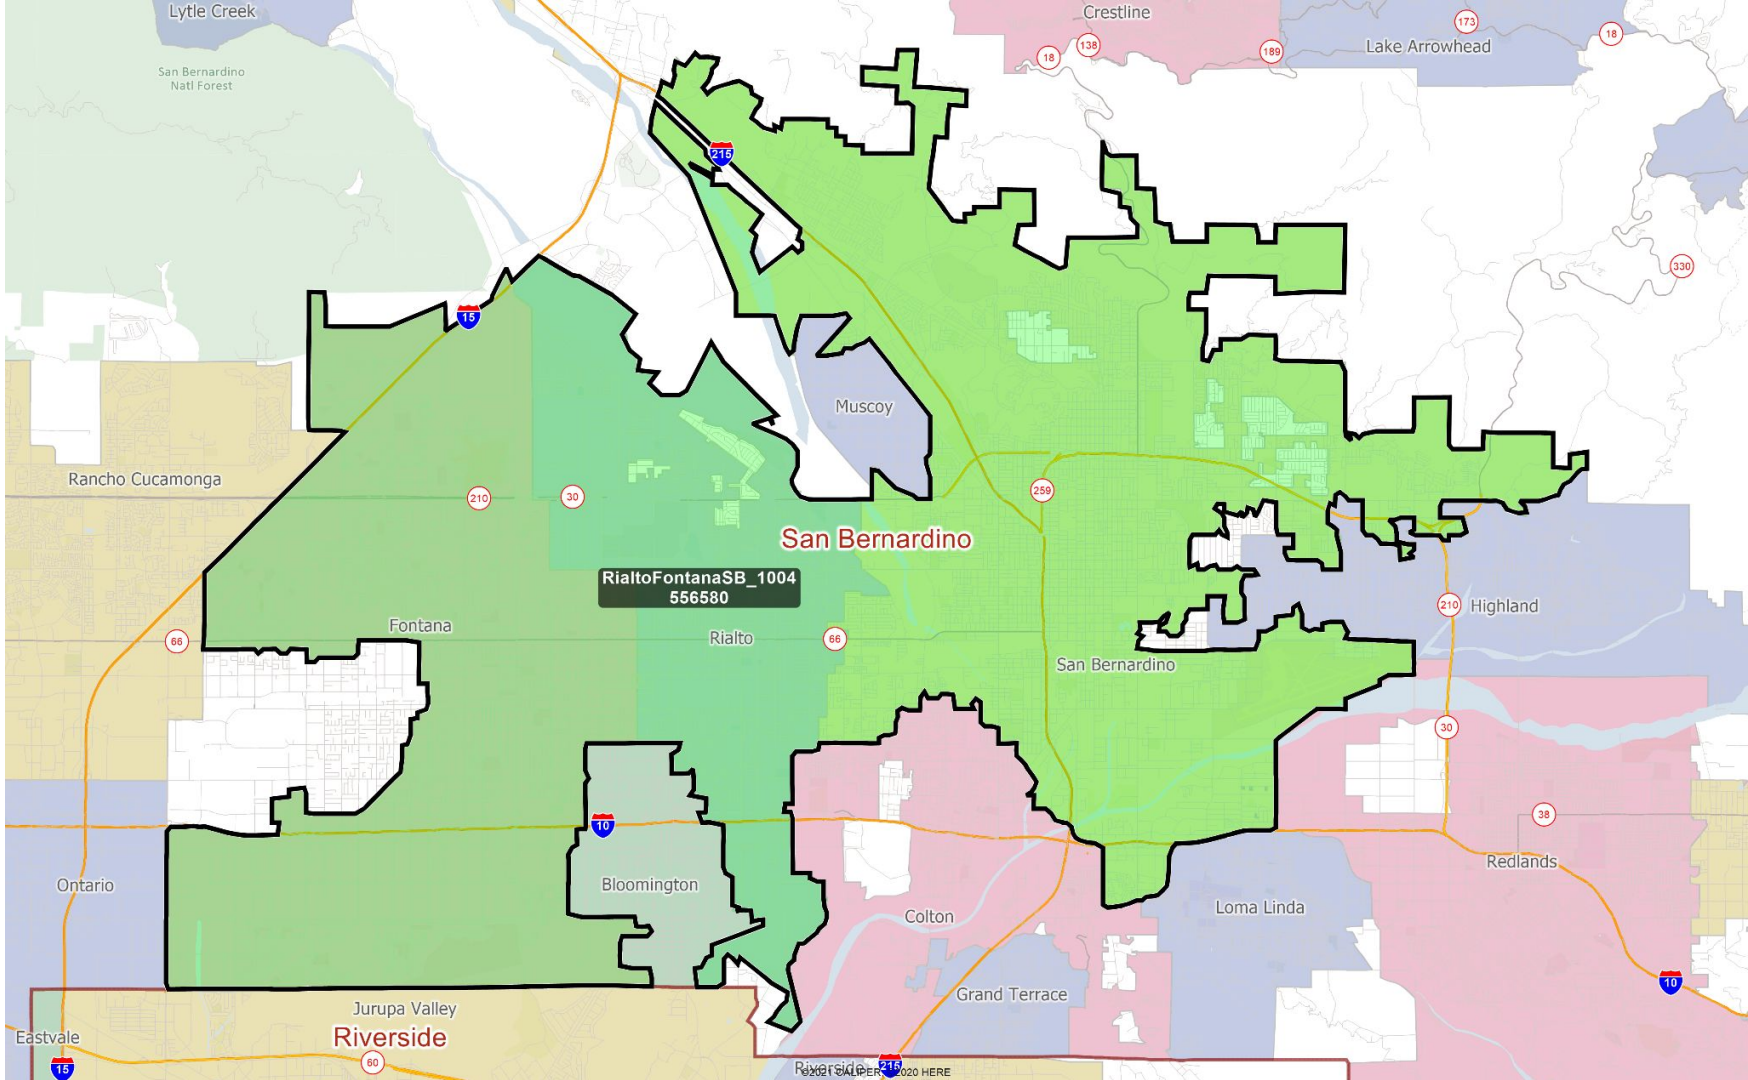

ConvoyLindaVista_1004
16527

San Diego

San Diego City & Coronado

Southwestern San Diego County

NatCityChulaVistaCityHeights_1004
429662

San Diego County & tribal lands

San Diego, Imperial & Riverside Counties

Riverside County

East Riverside County

Moreno Valley area

Southwest Riverside County

AD TemescalToTemecula_1004
497960

Northwest Riverside County

ADNorthWestRiverside_1004
478797

Riverside & San Bernardino Counties

BanningBeaumont_1004
317068

San Bernardino County

San Bernardino, Kern, Inyo & Mono Counties

San Bernardino County & Pomona

Chino Hills area

ChinoHillsAnaheimHills_1004
411019