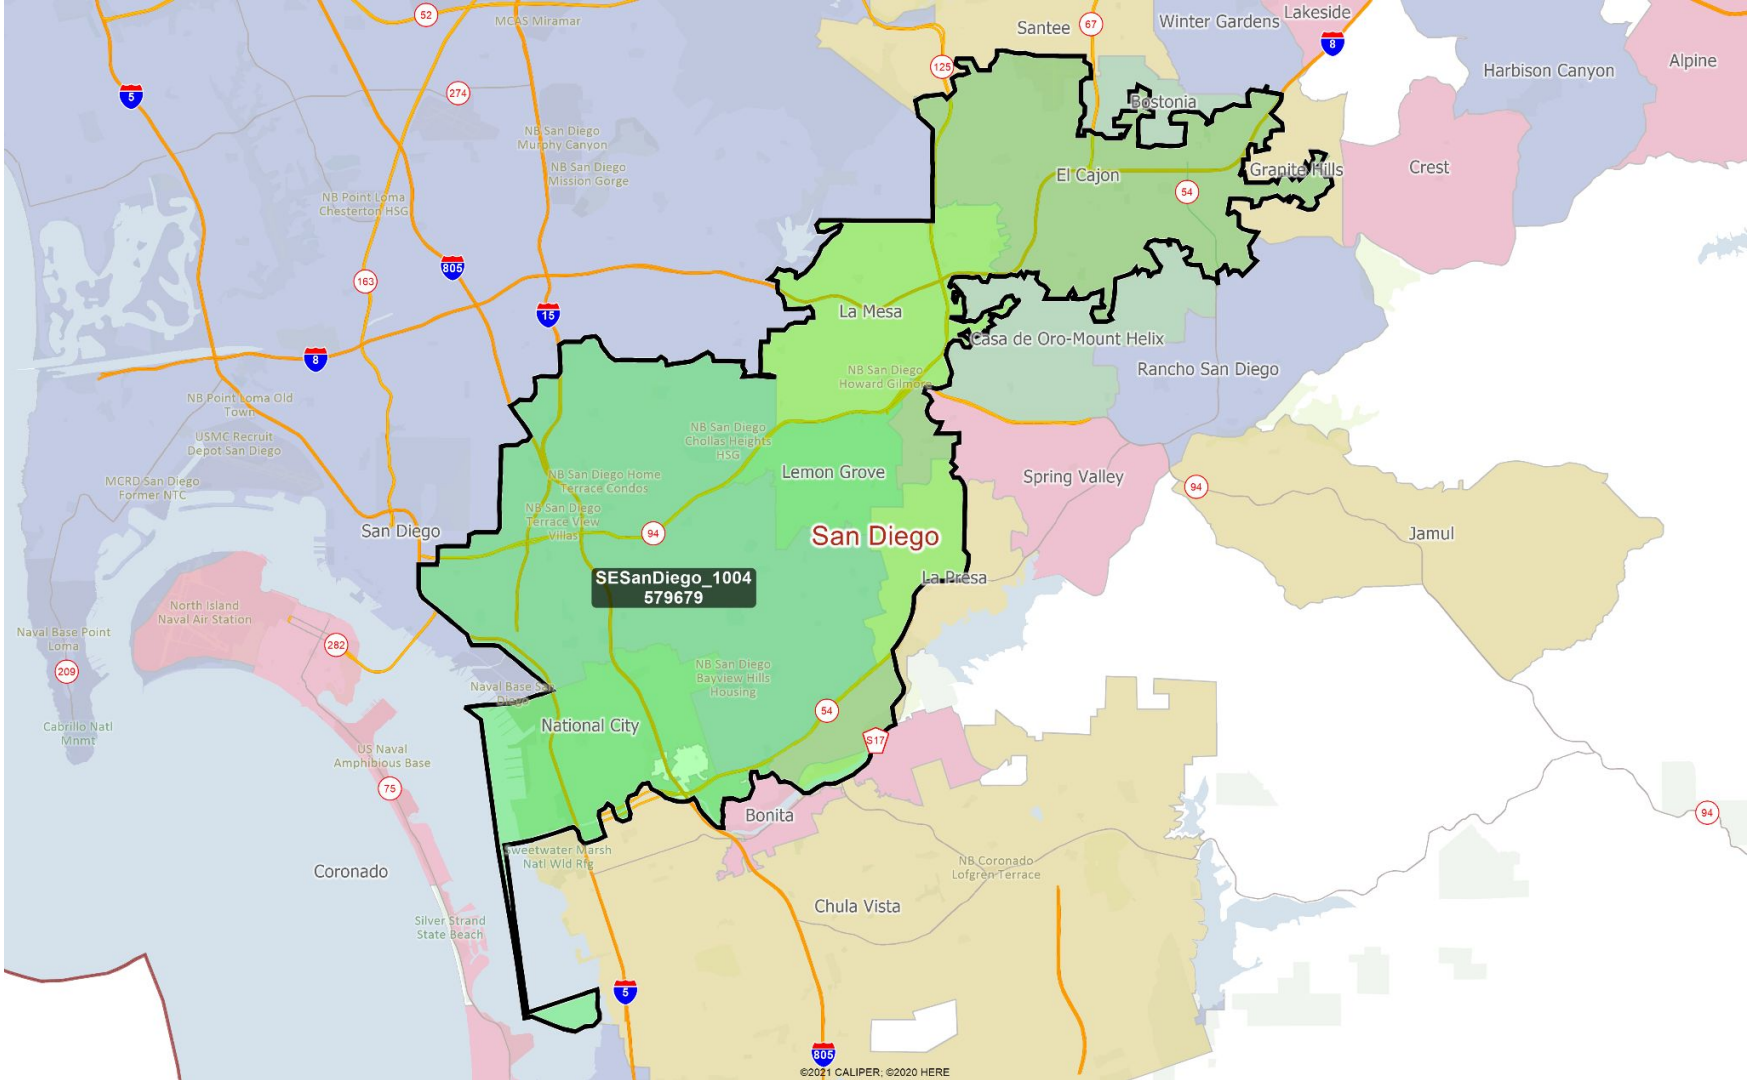

ConvoyLindaVista_1004
16527

San Diego

San Diego City & Coronado

Southwestern San Diego County

NatCityChulaVistaCityHeights_1004
429662

San Diego County & tribal lands

San Diego, Imperial & Riverside Counties

Riverside County

East Riverside County

Moreno Valley area

Southwest Riverside County

AD TemescalToTemecula_1004
497960

Northwest Riverside County

ADNorthWestRiverside_1004
478797

Riverside & San Bernardino Counties

BanningBeaumont_1004
317068

San Bernardino County

San Bernardino, Kern, Inyo & Mono Counties

San Bernardino County & Pomona

Chino Hills area

ChinoHillsAnaheimHills_1004
411019