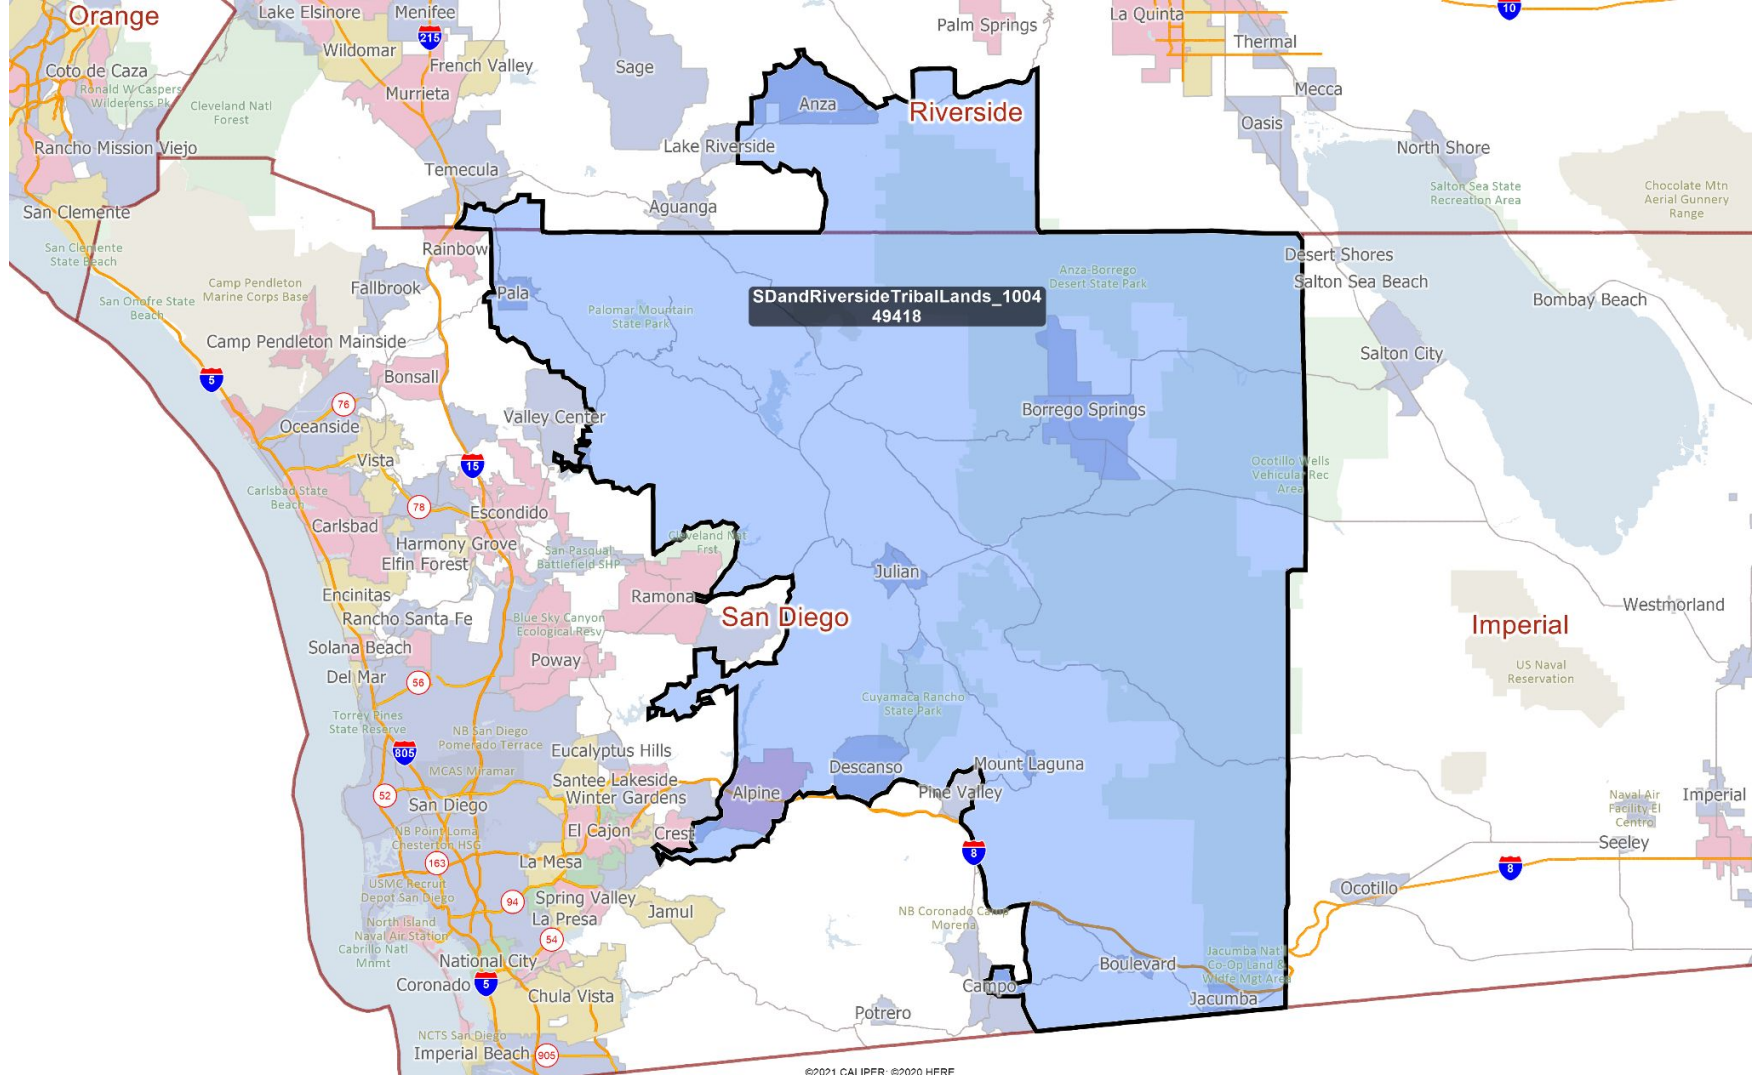

ConvoyLindaVista_1004
16527

San Diego

San Diego City & Coronado

Southwestern San Diego County

NatCityChulaVistaCityHeights_1004
429662

San Diego County & tribal lands

San Diego, Imperial & Riverside Counties

Riverside County

East Riverside County

Moreno Valley area

Southwest Riverside County

AD TemescalToTemecula_1004
497960

Northwest Riverside County

ADNorthWestRiverside_1004
478797

Riverside & San Bernardino Counties

BanningBeaumont_1004
317068

San Bernardino County

San Bernardino, Kern, Inyo & Mono Counties

San Bernardino County & Pomona

Chino Hills area

ChinoHillsAnaheimHills_1004
411019