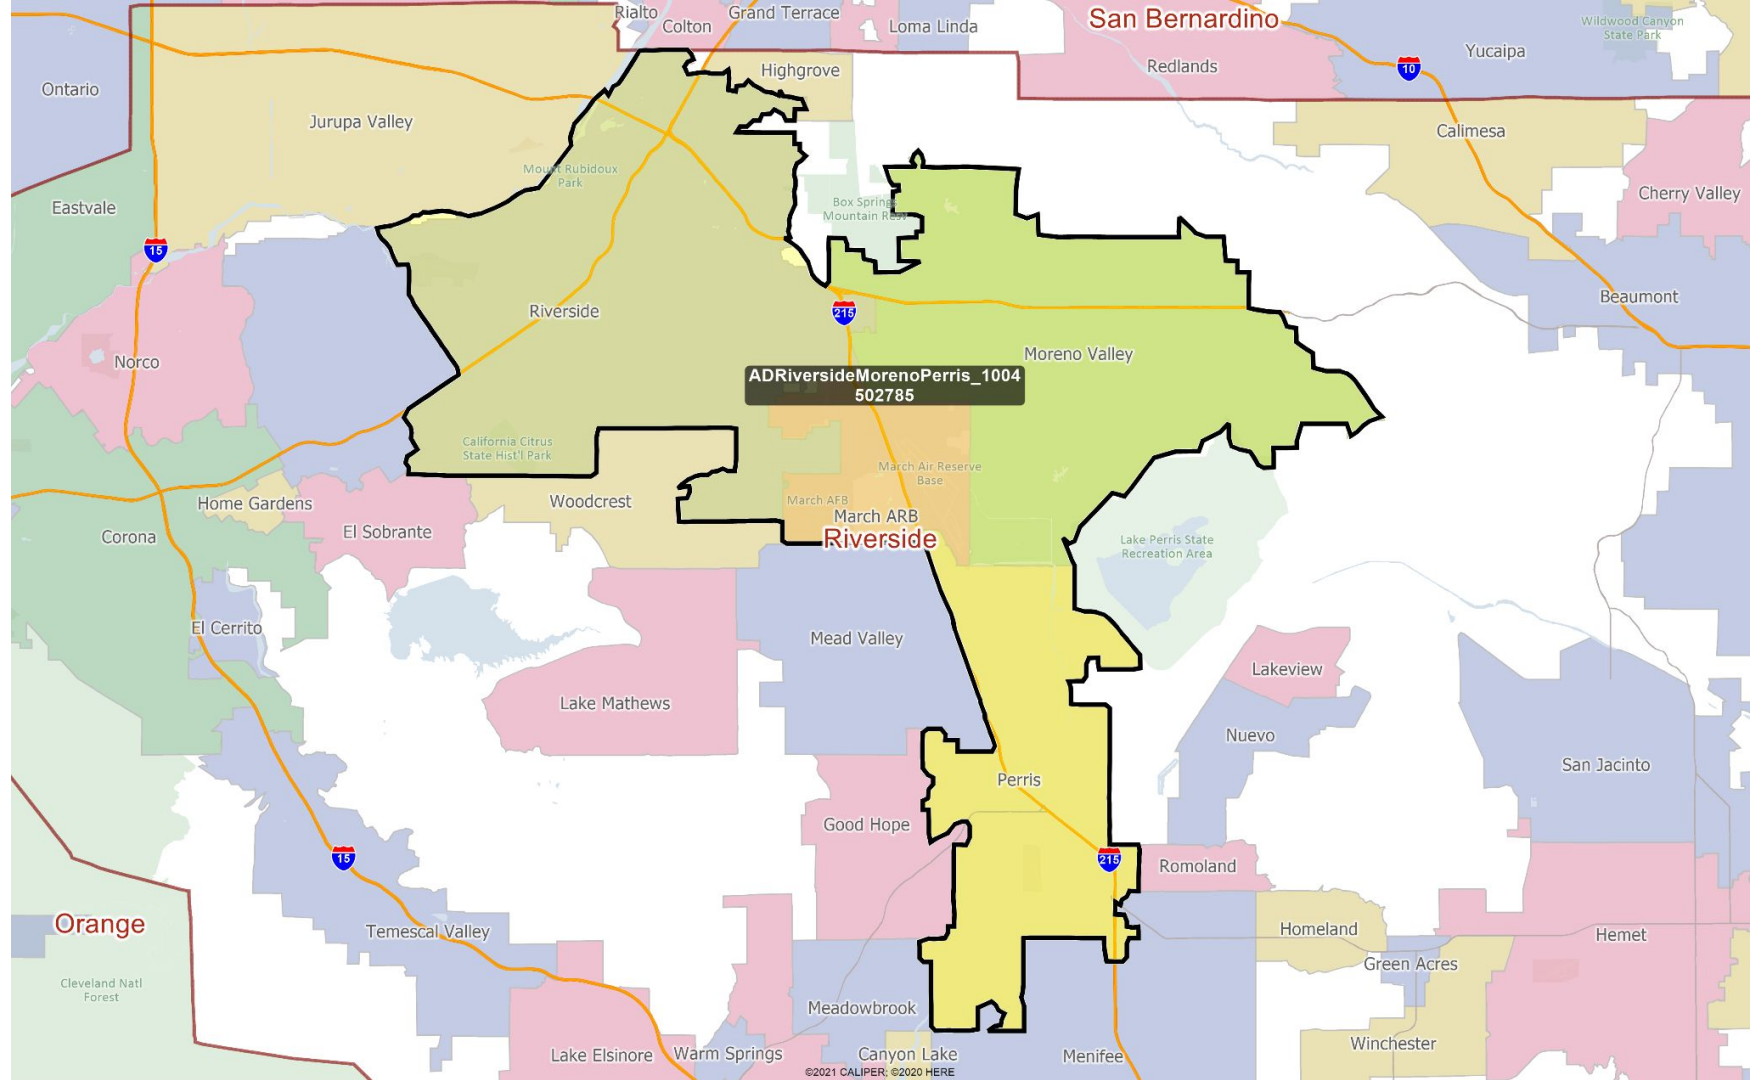

ConvoyLindaVista_1004
16527

San Diego

San Diego City & Coronado

Southwestern San Diego County

NatCityChulaVistaCityHeights_1004
429662

San Diego County & tribal lands

San Diego, Imperial & Riverside Counties

Riverside County

East Riverside County

Moreno Valley area

Southwest Riverside County

AD TemescalToTemecula_1004
497960

Northwest Riverside County

ADNorthWestRiverside_1004
478797

Riverside & San Bernardino Counties

BanningBeaumont_1004
317068

San Bernardino County

San Bernardino, Kern, Inyo & Mono Counties

San Bernardino County & Pomona

Chino Hills area

ChinoHillsAnaheimHills_1004
411019