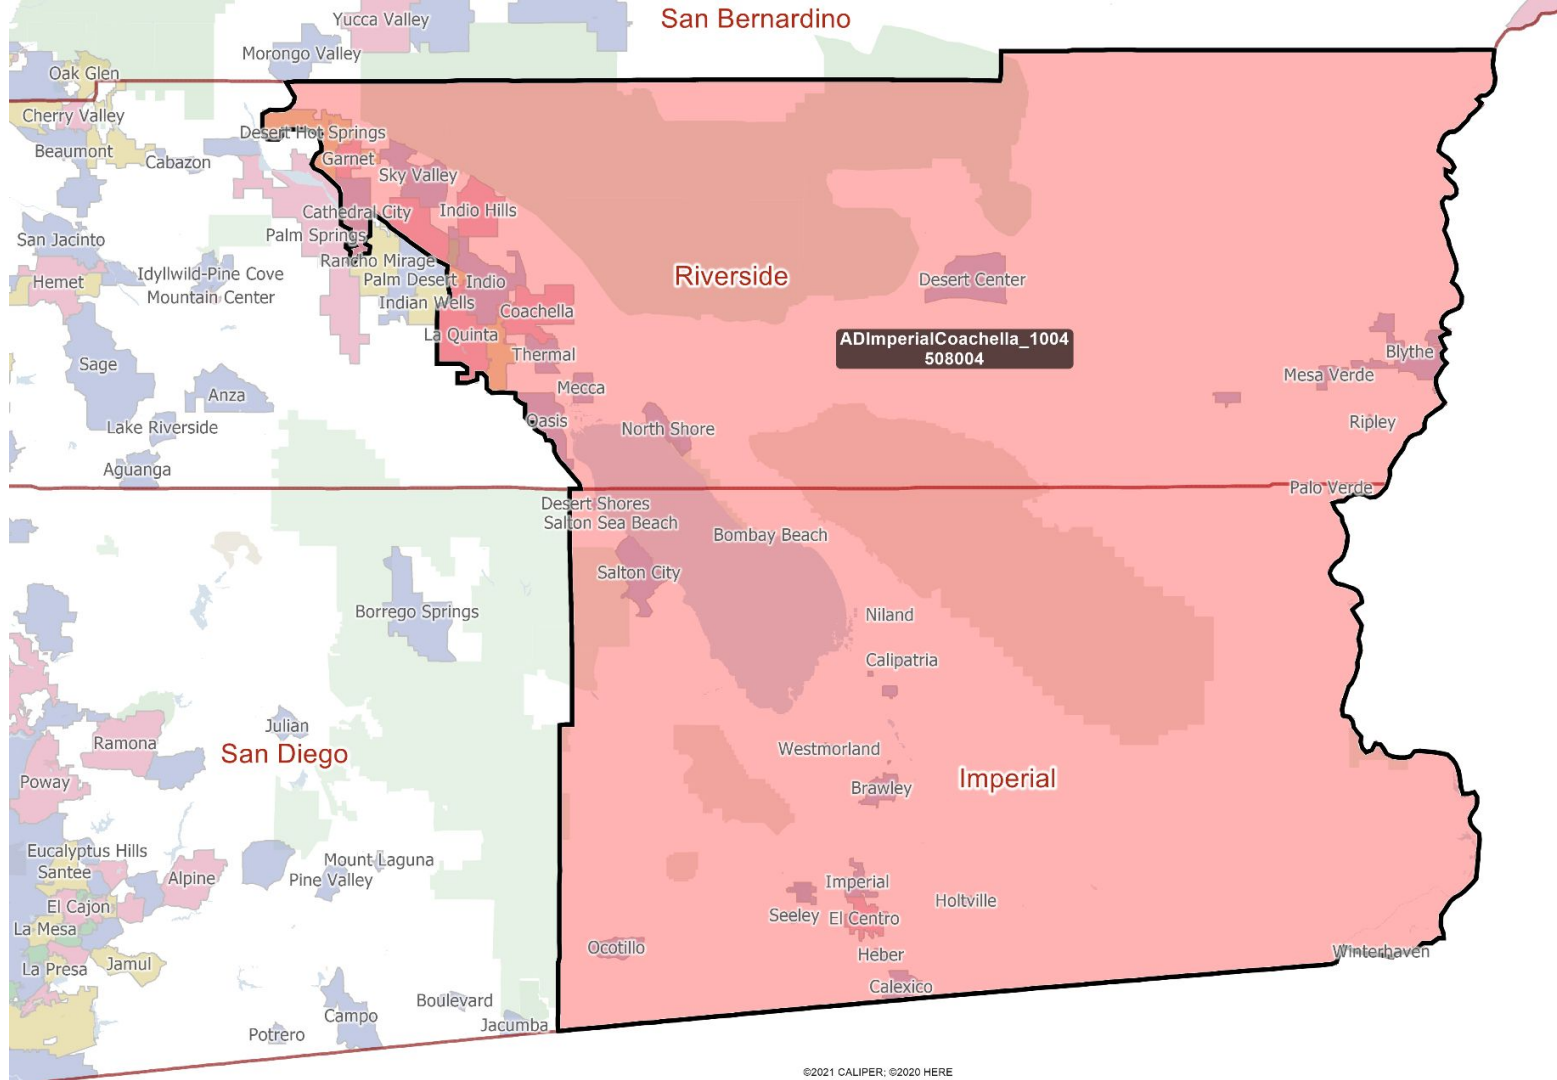

ConvoyLindaVista_1004
16527

San Diego

San Diego City & Coronado

Southwestern San Diego County

NatCityChulaVistaCityHeights_1004
429662

San Diego County & tribal lands

San Diego, Imperial & Riverside Counties

Riverside County

East Riverside County

Moreno Valley area

Southwest Riverside County

AD TemescalToTemecula_1004
497960

Northwest Riverside County

ADNorthWestRiverside_1004
478797

Riverside & San Bernardino Counties

BanningBeaumont_1004
317068

San Bernardino County

San Bernardino, Kern, Inyo & Mono Counties

San Bernardino County & Pomona

Chino Hills area

ChinoHillsAnaheimHills_1004
411019