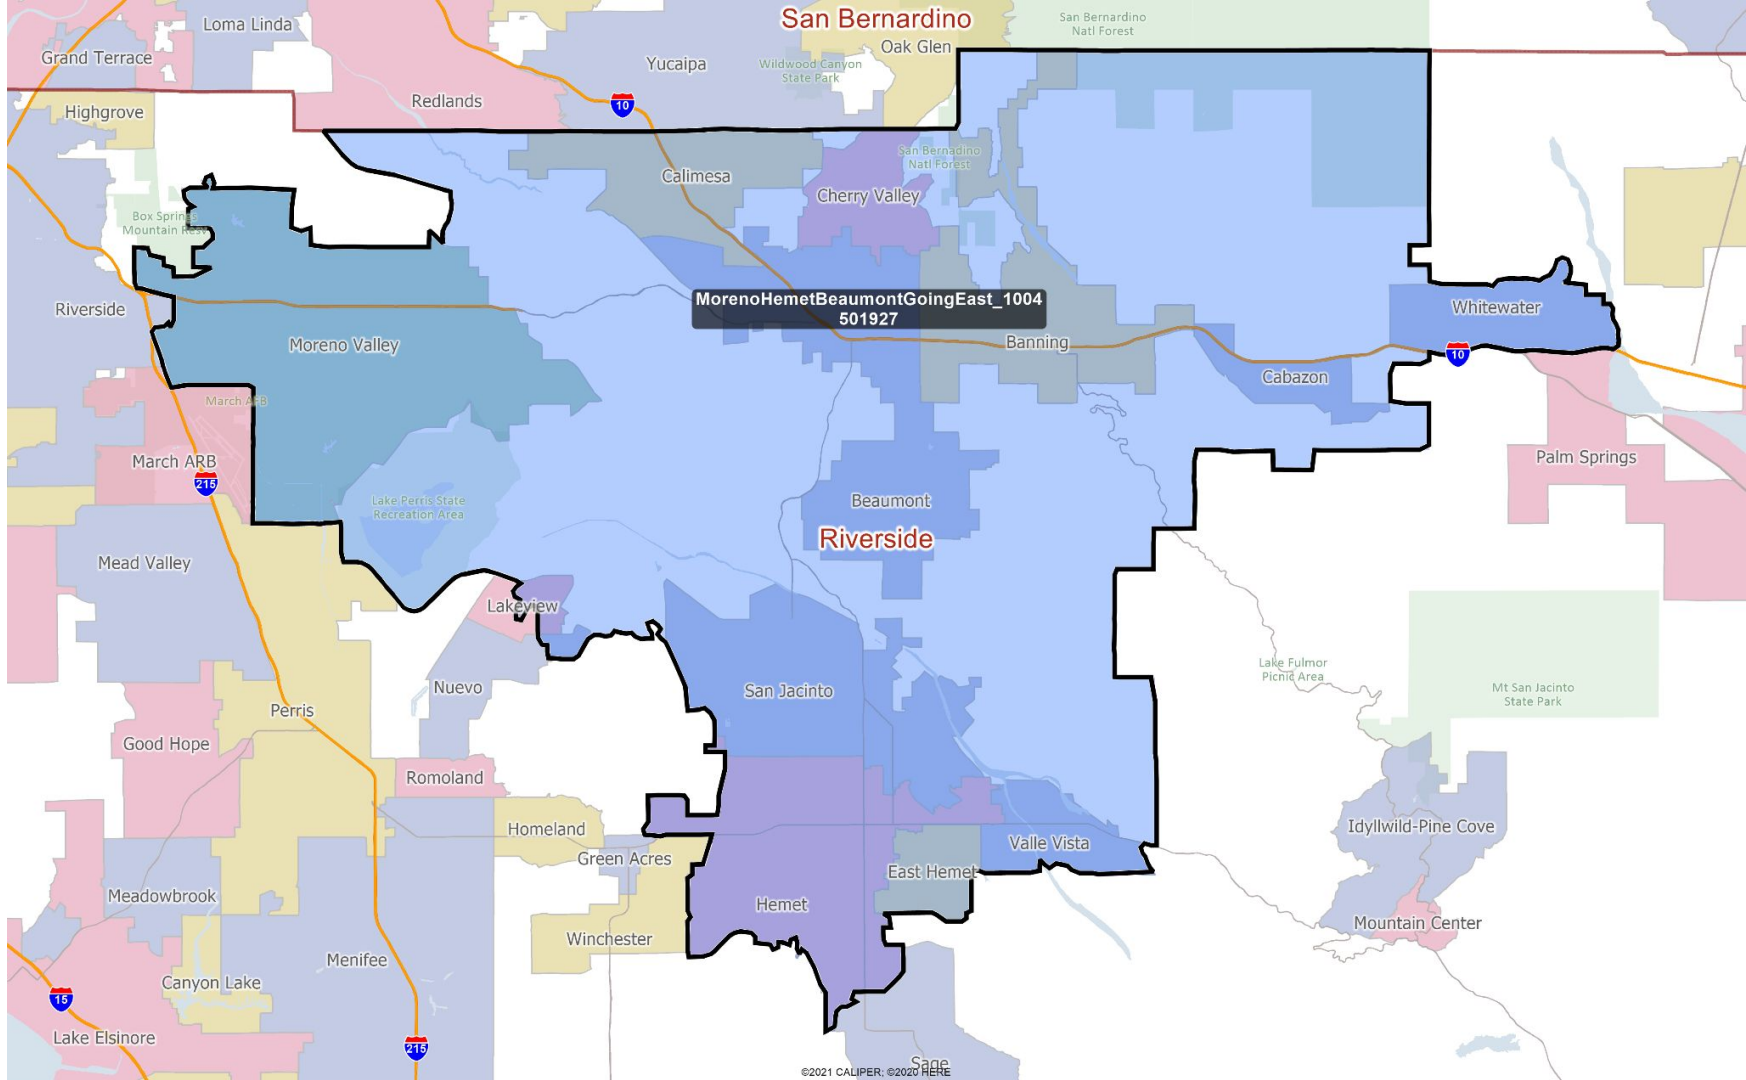

ConvoyLindaVista_1004
16527

San Diego

San Diego City & Coronado

Southwestern San Diego County

NatCityChulaVistaCityHeights_1004
429662

San Diego County & tribal lands

San Diego, Imperial & Riverside Counties

Riverside County

East Riverside County

Moreno Valley area

Southwest Riverside County

AD TemescalToTemecula_1004
497960

Northwest Riverside County

ADNorthWestRiverside_1004
478797

Riverside & San Bernardino Counties

BanningBeaumont_1004
317068

San Bernardino County

San Bernardino, Kern, Inyo & Mono Counties

San Bernardino County & Pomona

Chino Hills area

ChinoHillsAnaheimHills_1004
411019