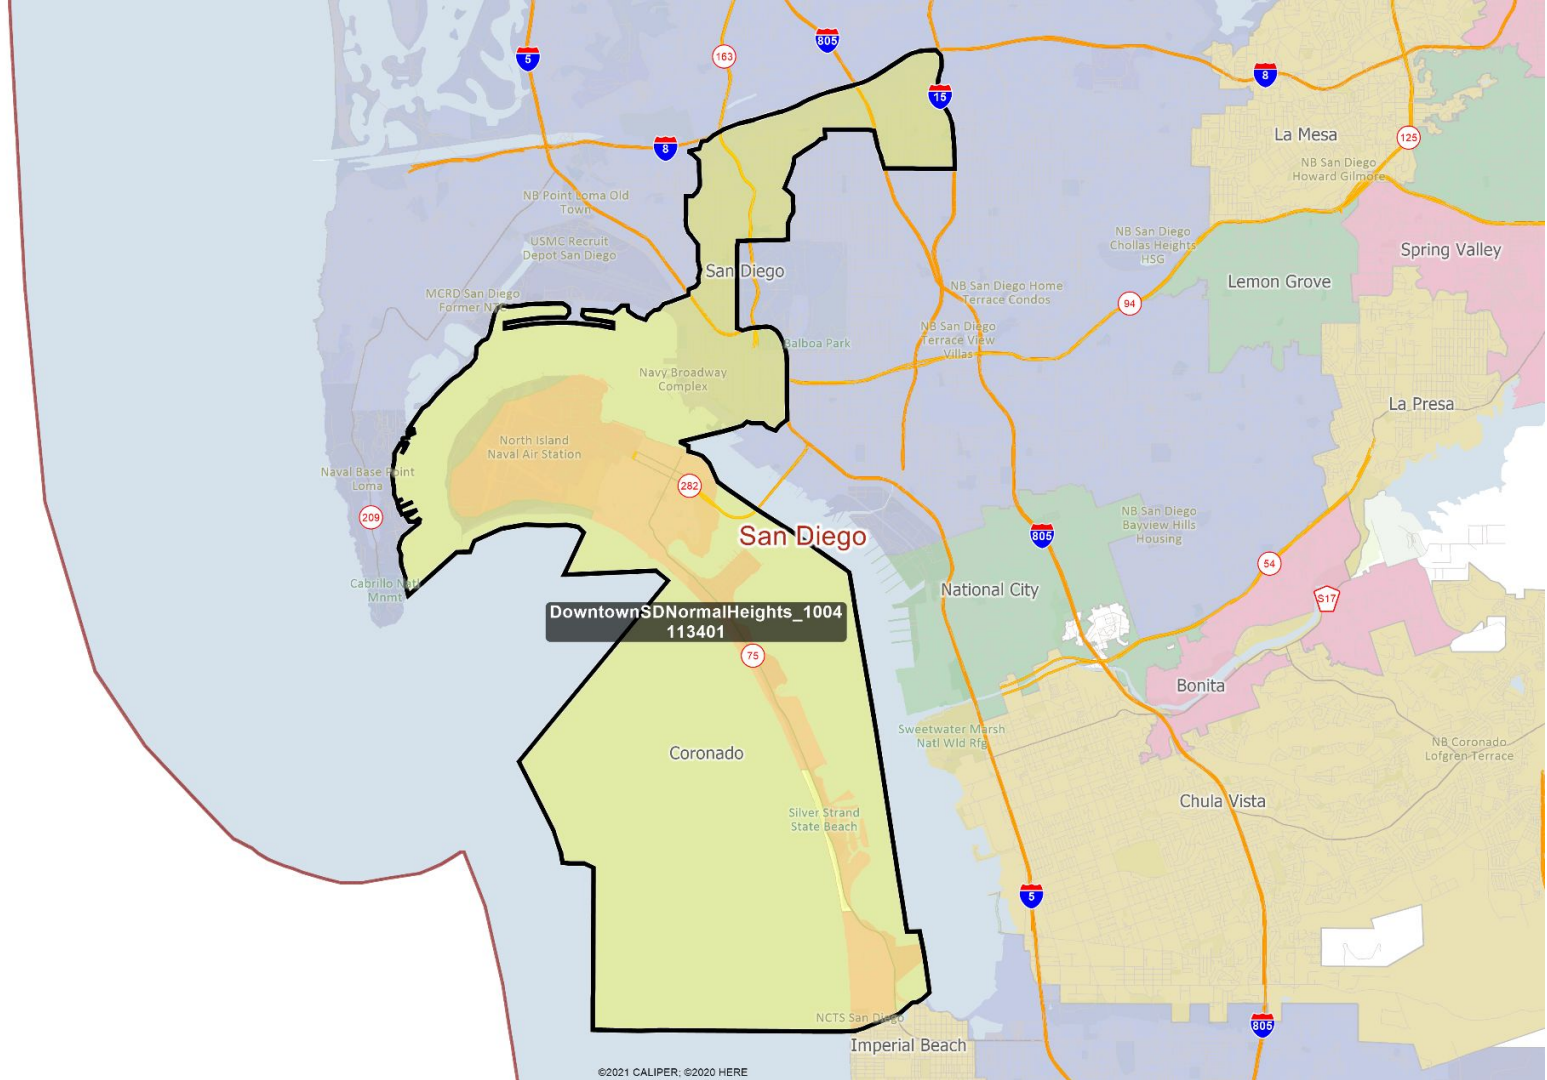

ConvoyLindaVista_1004
16527

San Diego

San Diego City & Coronado

Southwestern San Diego County

NatCityChulaVistaCityHeights_1004
429662

San Diego County & tribal lands

San Diego, Imperial & Riverside Counties

Riverside County

East Riverside County

Moreno Valley area

Southwest Riverside County

AD TemescalToTemecula_1004
497960

Northwest Riverside County

ADNorthWestRiverside_1004
478797

Riverside & San Bernardino Counties

BanningBeaumont_1004
317068

San Bernardino County

San Bernardino, Kern, Inyo & Mono Counties

San Bernardino County & Pomona

Chino Hills area

ChinoHillsAnaheimHills_1004
411019