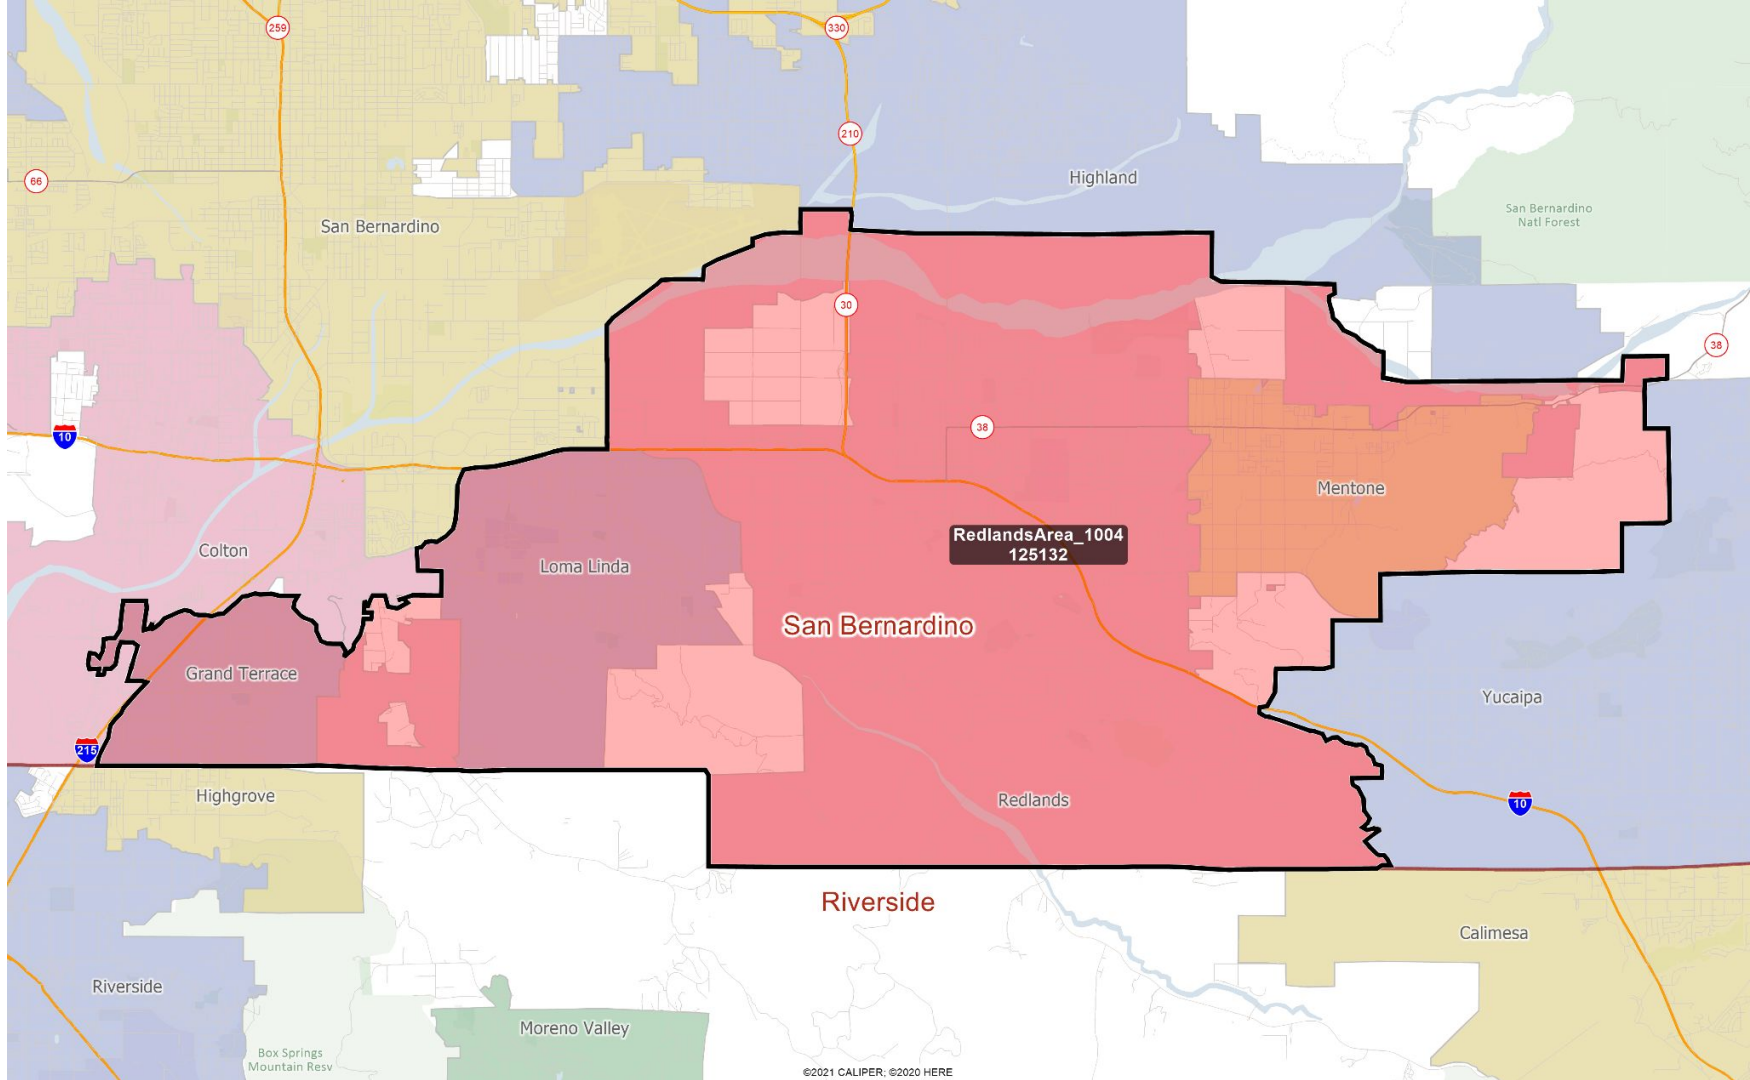

ConvoyLindaVista_1004
16527

San Diego

San Diego City & Coronado

Southwestern San Diego County

NatCityChulaVistaCityHeights_1004
429662

San Diego County & tribal lands

San Diego, Imperial & Riverside Counties

Riverside County

East Riverside County

Moreno Valley area

Southwest Riverside County

AD TemescalToTemecula_1004
497960

Northwest Riverside County

ADNorthWestRiverside_1004
478797

Riverside & San Bernardino Counties

BanningBeaumont_1004
317068

San Bernardino County

San Bernardino, Kern, Inyo & Mono Counties

San Bernardino County & Pomona

Chino Hills area

ChinoHillsAnaheimHills_1004
411019