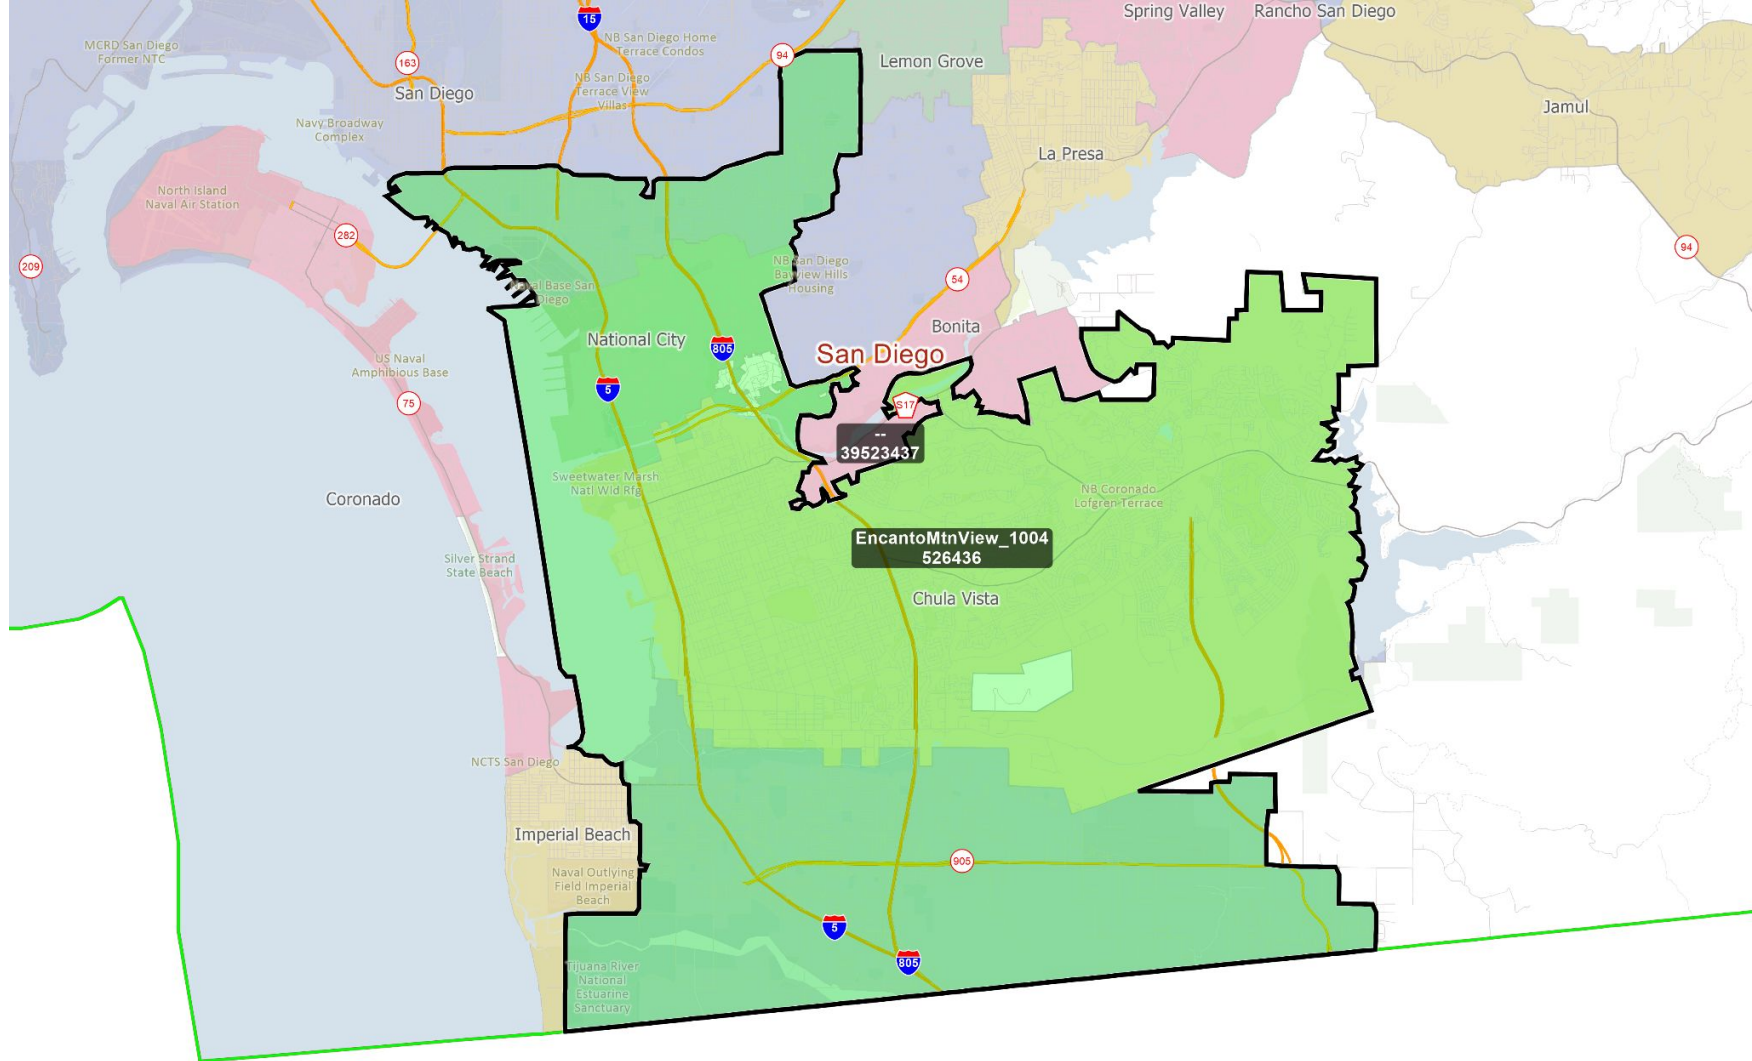

ConvoyLindaVista_1004
16527

San Diego

San Diego City & Coronado

Southwestern San Diego County

NatCityChulaVistaCityHeights_1004
429662

San Diego County & tribal lands

San Diego, Imperial & Riverside Counties

Riverside County

East Riverside County

Moreno Valley area

Southwest Riverside County

AD TemescalToTemecula_1004
497960

Northwest Riverside County

ADNorthWestRiverside_1004
478797

Riverside & San Bernardino Counties

BanningBeaumont_1004
317068

San Bernardino County

San Bernardino, Kern, Inyo & Mono Counties

San Bernardino County & Pomona

Chino Hills area

ChinoHillsAnaheimHills_1004
411019