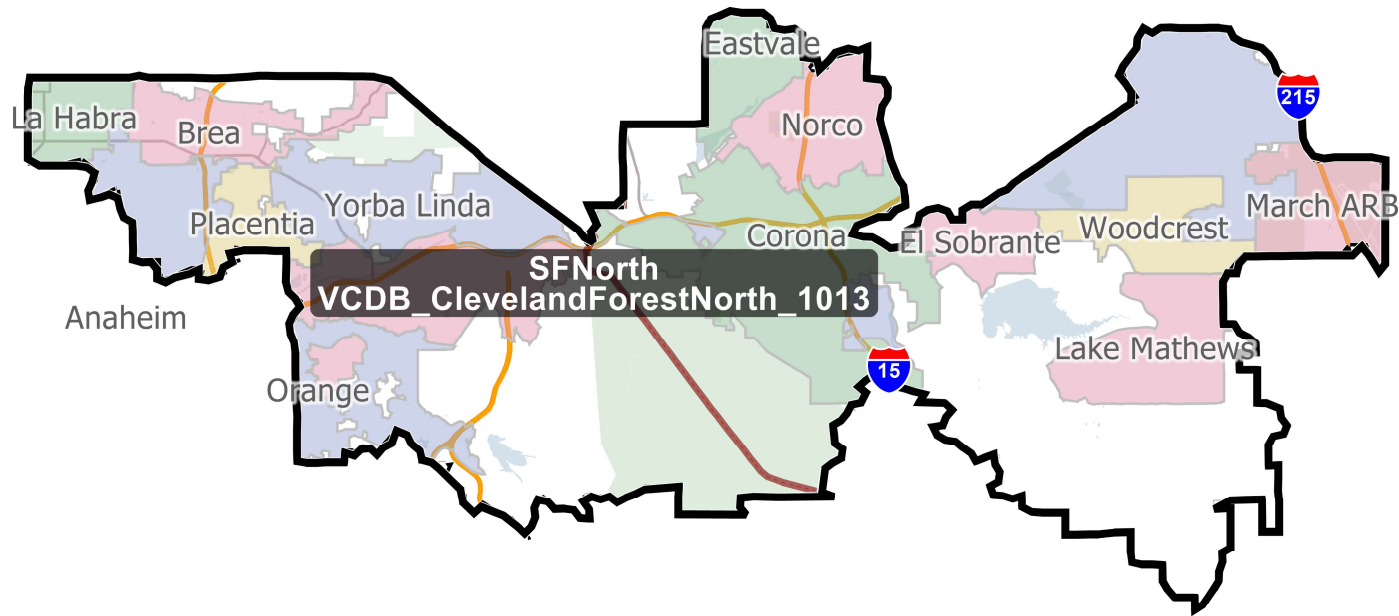

District: RivMorPerHem

Field	Value
Name	oPerrisHemet_1013
% Deviation	0.36%
Total Population	762,799
%LatinoCVAP	50.41%
%BlackCVAP	11.69%
%AsianCVAP	5.75%
%IndigenousCVAP	0.75%
%WhiteCVAP	30.63%

District: SFNorth

Field	Value
NamendForestNorth_1013	
% Deviation	1.34%
Total Population	770,244
%LatinoCVAP	28.99%
%BlackCVAP	4.36%
%AsianCVAP	15.11%
%IndigenousCVAP	0.73%
%WhiteCVAP	50.47%

District: CFSouth

Field	Value
Name	ndForestSouth_1013
% Deviation	1.19%
Total Population	769,119
%LatinoCVAP	23.81%
%BlackCVAP	5.25%
%AsianCVAP	10.04%
%IndigenousCVAP	0.84%
%WhiteCVAP	58.94%

District: MoronCoach

Field	Value
Name	ongocoachella_1013
% Deviation	-0.05%
Total Population	759,706
%LatinoCVAP	30.46%
%BlackCVAP	4.62%
%AsianCVAP	4.12%
%IndigenousCVAP	1.28%
%WhiteCVAP	58.87%

District: SB&North

Field	Value
NameCounty&North_1013	
% Deviation	0.41%
Total Population	763,188
%LatinoCVAP	32.43%
%BlackCVAP	8.79%
%AsianCVAP	4.51%
%IndigenousCVAP	1.48%
%WhiteCVAP	52.04%