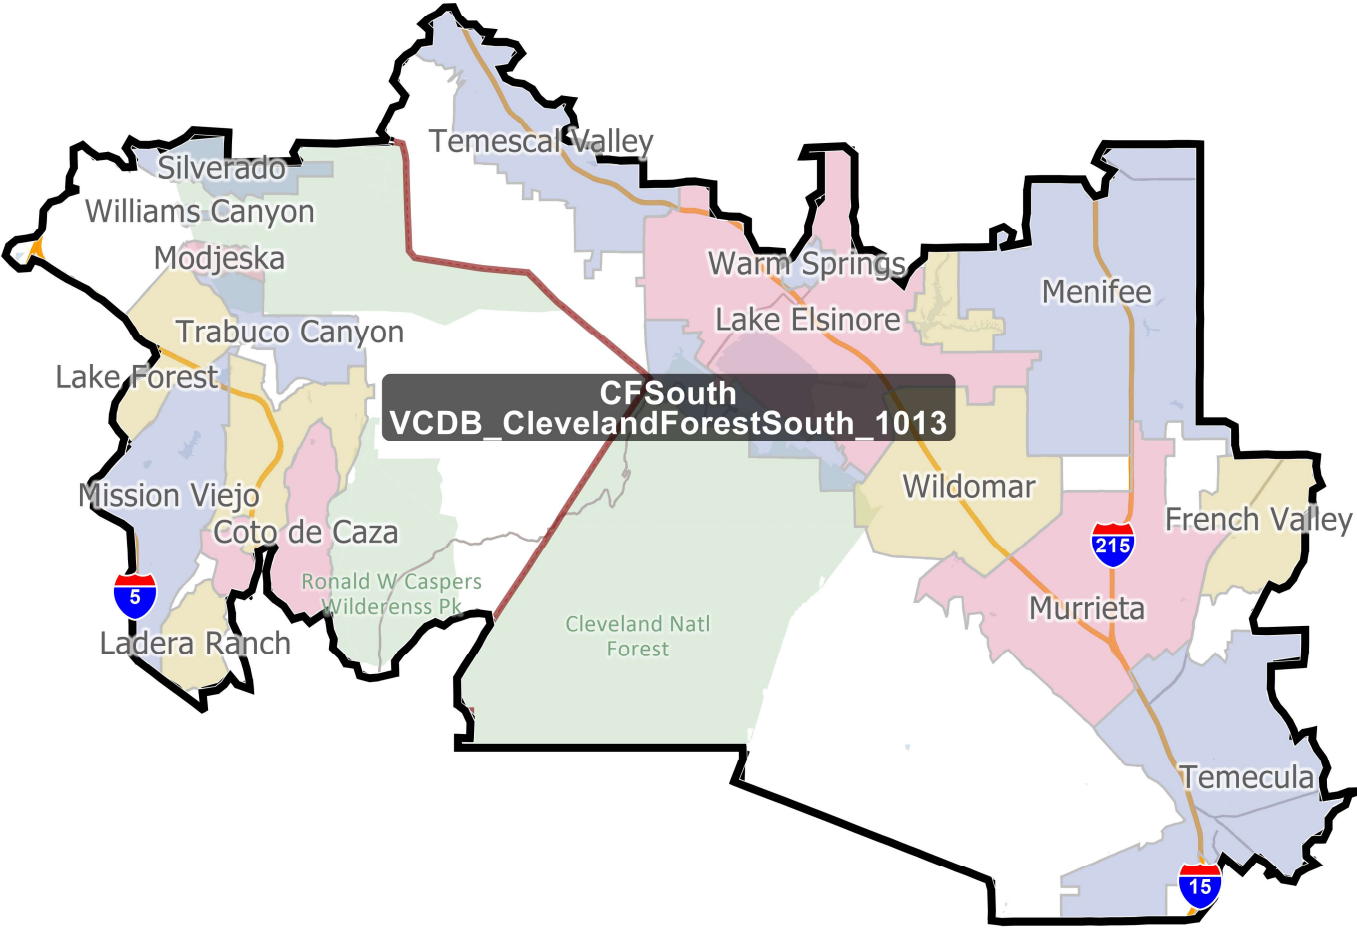

District: RivMorPerHem

Field	Value
Name	oPerrisHemet_1013
% Deviation	0.36%
Total Population	762,799
%LatinoCVAP	50.41%
%BlackCVAP	11.69%
%AsianCVAP	5.75%
%IndigenousCVAP	0.75%
%WhiteCVAP	30.63%

District: SFNorth

Field	Value
NamendForestNorth_1013	
% Deviation	1.34%
Total Population	770,244
%LatinoCVAP	28.99%
%BlackCVAP	4.36%
%AsianCVAP	15.11%
%IndigenousCVAP	0.73%
%WhiteCVAP	50.47%

District: CFSouth

Field	Value
Name	ndForestSouth_1013
% Deviation	1.19%
Total Population	769,119
%LatinoCVAP	23.81%
%BlackCVAP	5.25%
%AsianCVAP	10.04%
%IndigenousCVAP	0.84%
%WhiteCVAP	58.94%

District: MoronCoach

Field	Value
Name	ongocoachella_1013
% Deviation	-0.05%
Total Population	759,706
%LatinoCVAP	30.46%
%BlackCVAP	4.62%
%AsianCVAP	4.12%
%IndigenousCVAP	1.28%
%WhiteCVAP	58.87%

District: SB&North

Field	Value
NameCounty&North_1013	
% Deviation	0.41%
Total Population	763,188
%LatinoCVAP	32.43%
%BlackCVAP	8.79%
%AsianCVAP	4.51%
%IndigenousCVAP	1.48%
%WhiteCVAP	52.04%