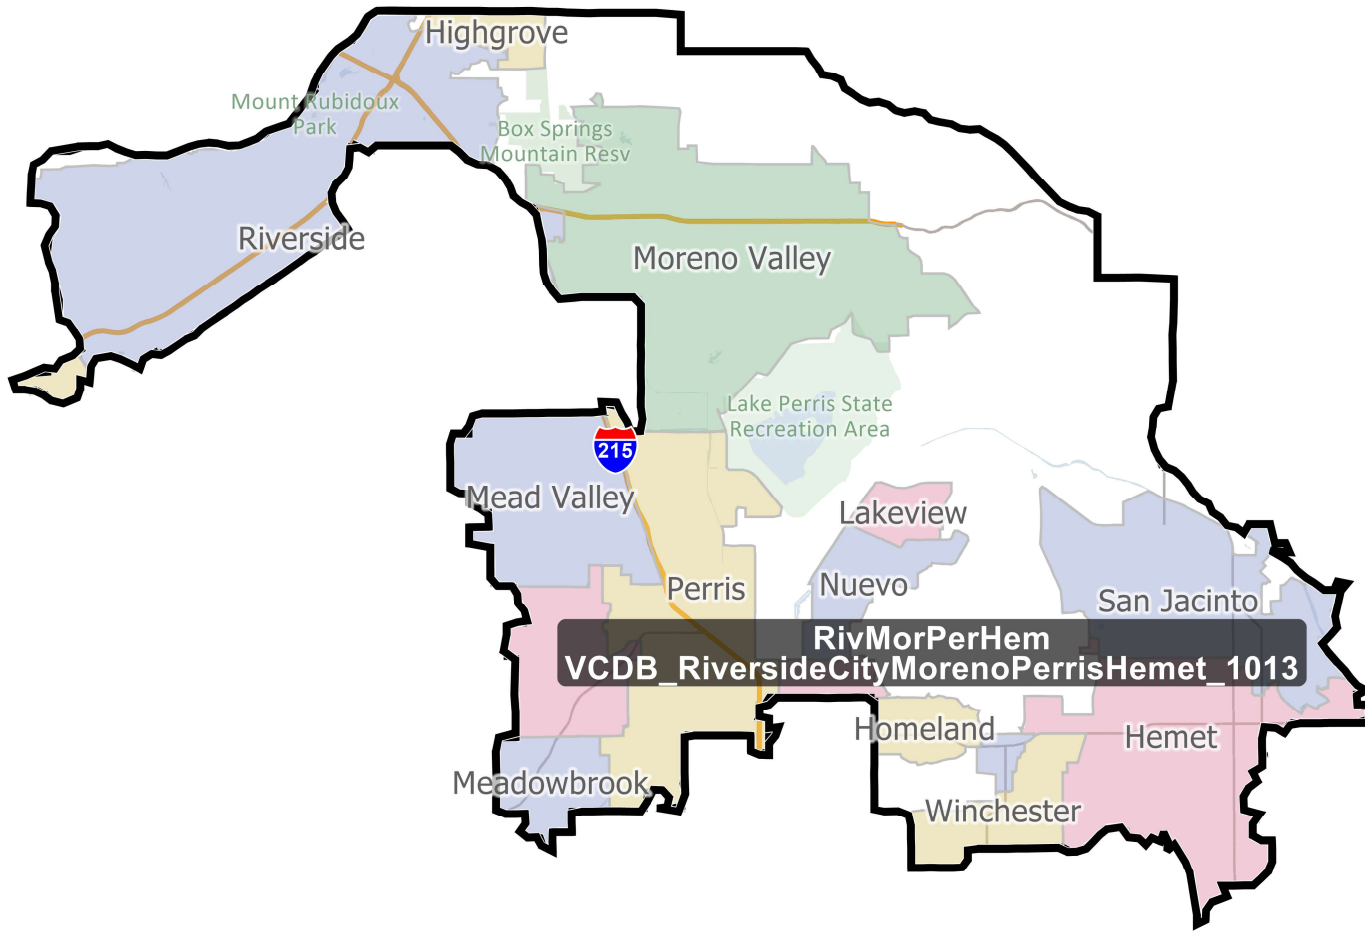

District: RivMorPerHem

Field	Value
Name	oPerrisHemet_1013
% Deviation	0.36%
Total Population	762,799
%LatinoCVAP	50.41%
%BlackCVAP	11.69%
%AsianCVAP	5.75%
%IndigenousCVAP	0.75%
%WhiteCVAP	30.63%

District: SFNorth

Field	Value
NamendForestNorth_1013	
% Deviation	1.34%
Total Population	770,244
%LatinoCVAP	28.99%
%BlackCVAP	4.36%
%AsianCVAP	15.11%
%IndigenousCVAP	0.73%
%WhiteCVAP	50.47%

District: CFSouth

Field	Value
Name	ndForestSouth_1013
% Deviation	1.19%
Total Population	769,119
%LatinoCVAP	23.81%
%BlackCVAP	5.25%
%AsianCVAP	10.04%
%IndigenousCVAP	0.84%
%WhiteCVAP	58.94%

District: MoronCoach

Field	Value
Name	ongocoachella_1013
% Deviation	-0.05%
Total Population	759,706
%LatinoCVAP	30.46%
%BlackCVAP	4.62%
%AsianCVAP	4.12%
%IndigenousCVAP	1.28%
%WhiteCVAP	58.87%

District: SB&North

Field	Value
NameCounty&North_1013	
% Deviation	0.41%
Total Population	763,188
%LatinoCVAP	32.43%
%BlackCVAP	8.79%
%AsianCVAP	4.51%
%IndigenousCVAP	1.48%
%WhiteCVAP	52.04%