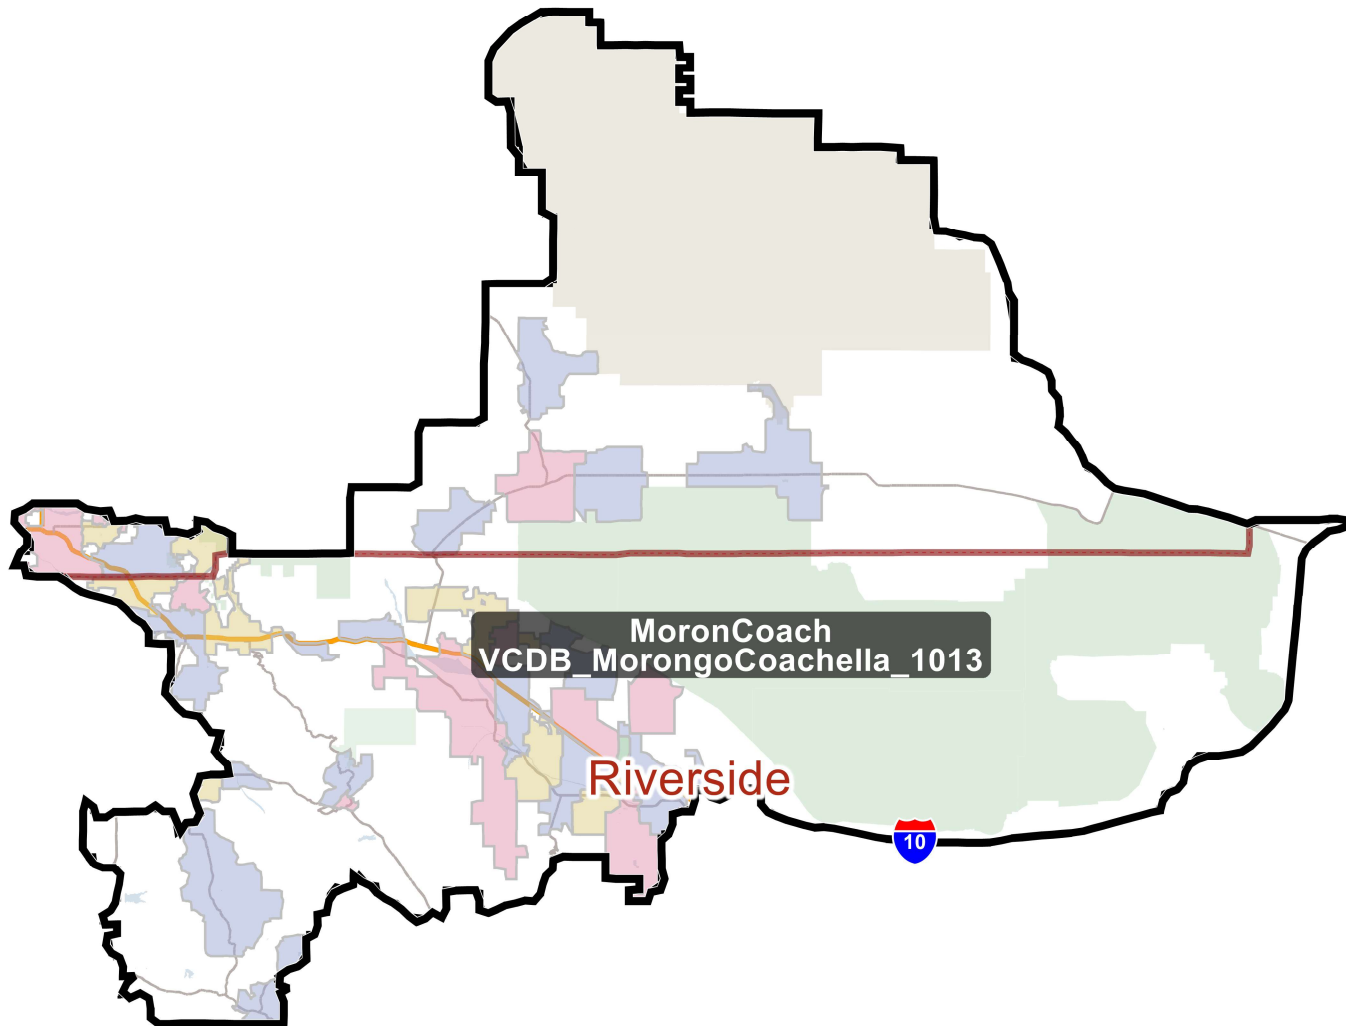

District: RivMorPerHem

Field	Value
Name	oPerrisHemet_1013
% Deviation	0.36%
Total Population	762,799
%LatinoCVAP	50.41%
%BlackCVAP	11.69%
%AsianCVAP	5.75%
%IndigenousCVAP	0.75%
%WhiteCVAP	30.63%

District: SFNorth

Field	Value
NamendForestNorth_1013	
% Deviation	1.34%
Total Population	770,244
%LatinoCVAP	28.99%
%BlackCVAP	4.36%
%AsianCVAP	15.11%
%IndigenousCVAP	0.73%
%WhiteCVAP	50.47%

District: CFSouth

Field	Value
Name	ndForestSouth_1013
% Deviation	1.19%
Total Population	769,119
%LatinoCVAP	23.81%
%BlackCVAP	5.25%
%AsianCVAP	10.04%
%IndigenousCVAP	0.84%
%WhiteCVAP	58.94%

District: MoronCoach

Field	Value
Name	ongocoachella_1013
% Deviation	-0.05%
Total Population	759,706
%LatinoCVAP	30.46%
%BlackCVAP	4.62%
%AsianCVAP	4.12%
%IndigenousCVAP	1.28%
%WhiteCVAP	58.87%

District: SB&North

Field	Value
NameCounty&North_1013	
% Deviation	0.41%
Total Population	763,188
%LatinoCVAP	32.43%
%BlackCVAP	8.79%
%AsianCVAP	4.51%
%IndigenousCVAP	1.48%
%WhiteCVAP	52.04%