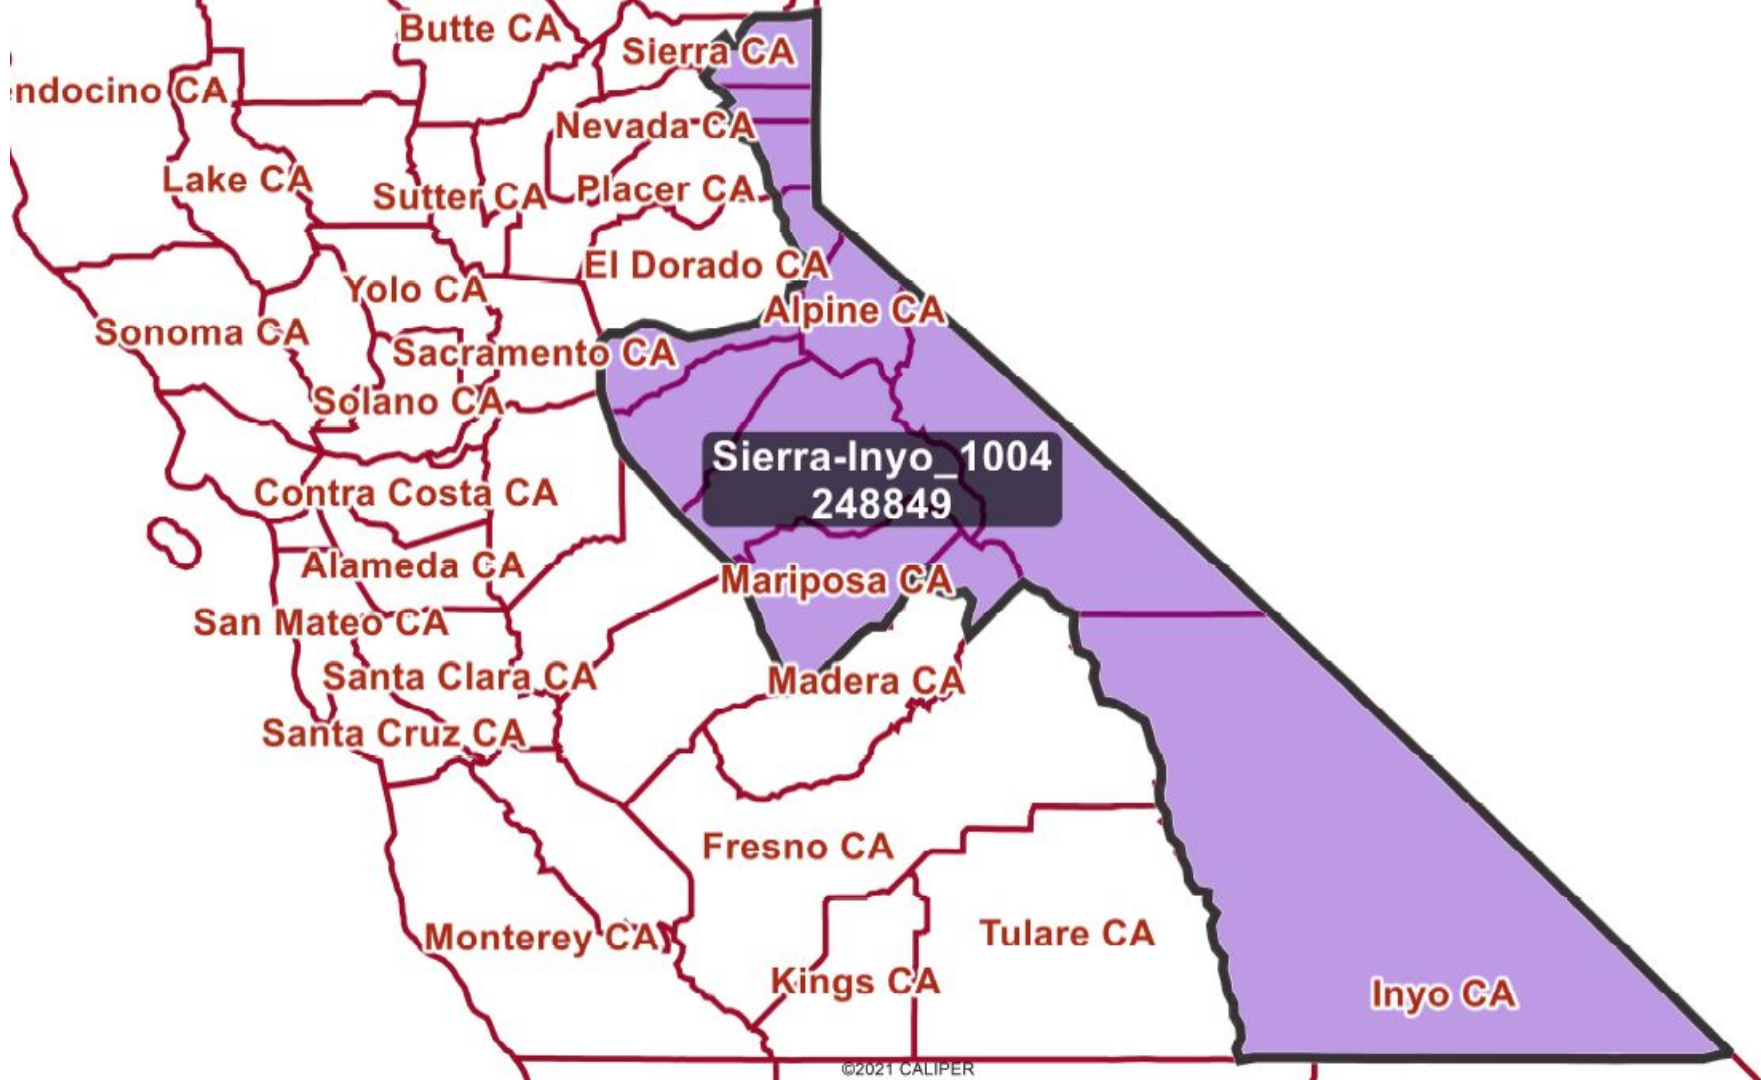

# Sacramento

West Sac-Sac city\_1004  
580591

Yolo CA

Sacramento CA

no CA

**Sac-Elk Grove\_1004**  
**792748**

# The Delta

**RDUSD 1004**  
**17665**

# Mountainous Counties

Seville

Traver

Tulare CA

Three Rivers

Ivanhoe  
**Three Rivers- Visalia\_1004  
200087**

Goshen

Kings CA

Farmersville