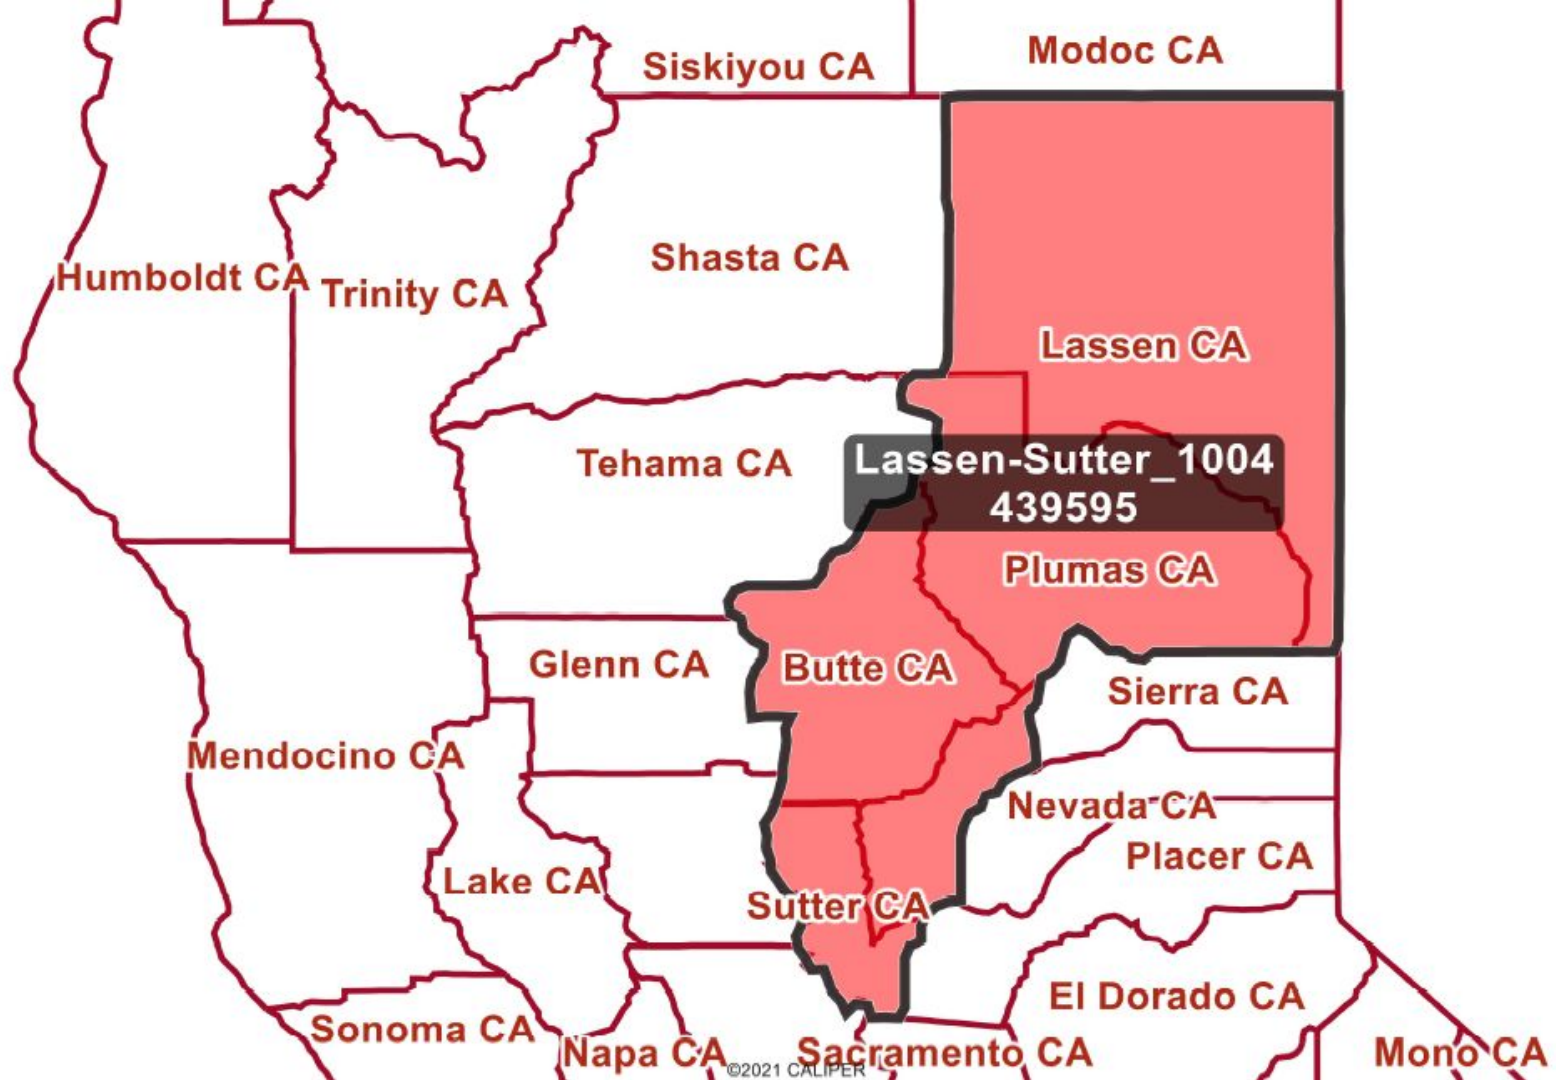

# Visualizations Label:

NameOfVisualization\_Date  
Total Population

# Northern California

# The Sierras to Tahoe

Humboldt CA

Trinity CA

Tehama CA

Plumas CA

Mendocino CA

Glenn CA

Butte CA

Seville

Traver

Tulare CA

Three Rivers

Ivanhoe  
**Three Rivers- Visalia\_1004  
200087**

Goshen

Kings CA

Farmersville