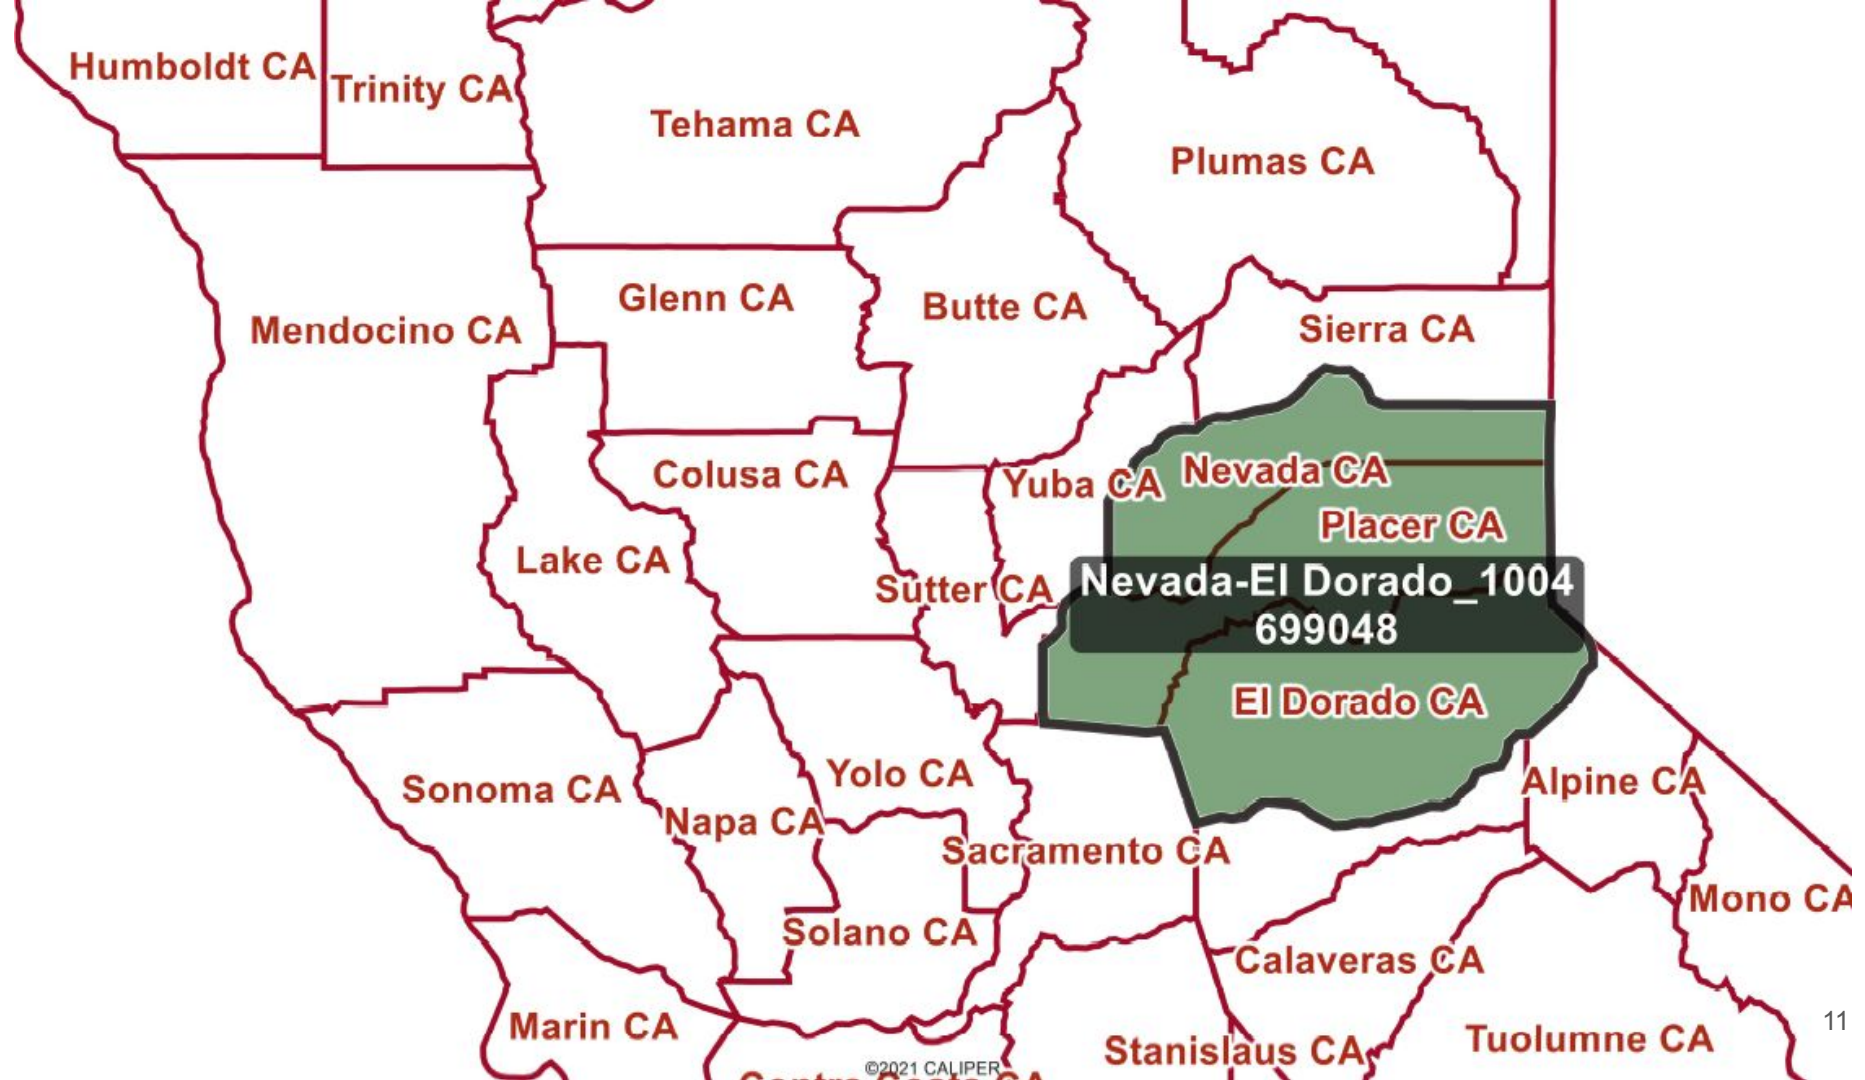

# Northern California

# The Sierras to Tahoe

Humboldt CA

Trinity CA

Tehama CA

Plumas CA

Mendocino CA

Glenn CA

Butte CA

Seville

Traver

Tulare CA

Three Rivers

Ivanhoe  
**Three Rivers- Visalia\_1004  
200087**

Goshen

Kings CA

Farmersville

Tooleville

Hypericum

Tonyville

Tulare

Lindsay

Matheny

Kern

Kings CA