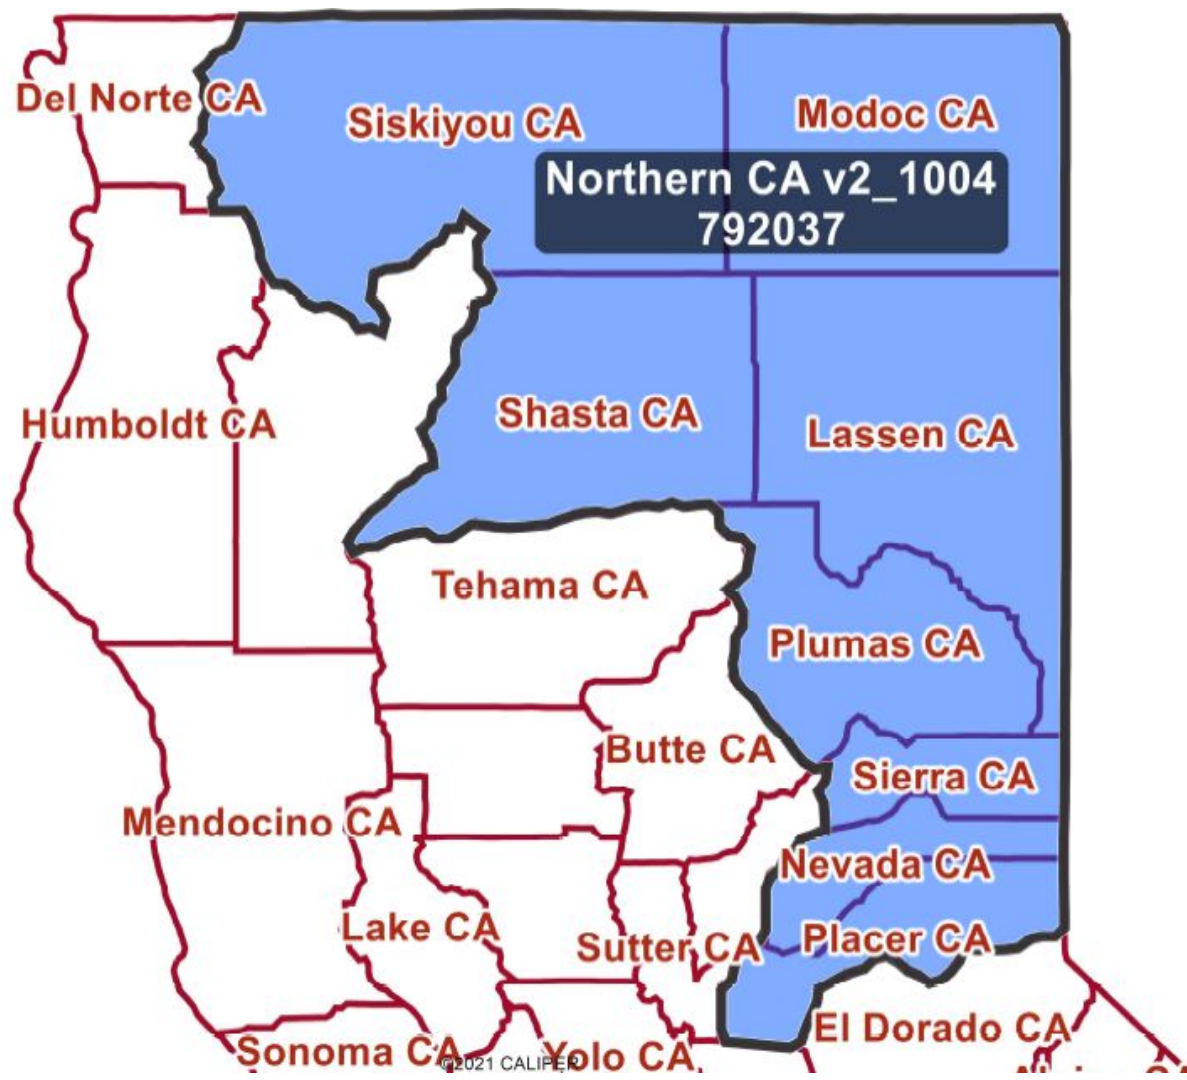

# Visualizations: Northern/Inland California

Week of October 4, 2021

# Northern California

# The Sierras to Tahoe

Humboldt CA

Trinity CA

Tehama CA

Plumas CA

Mendocino CA

Glenn CA

Butte CA

Seville

Traver

Tulare CA

Three Rivers

Ivanhoe  
**Three Rivers- Visalia\_1004  
200087**

Goshen

Kings CA

Farmersville