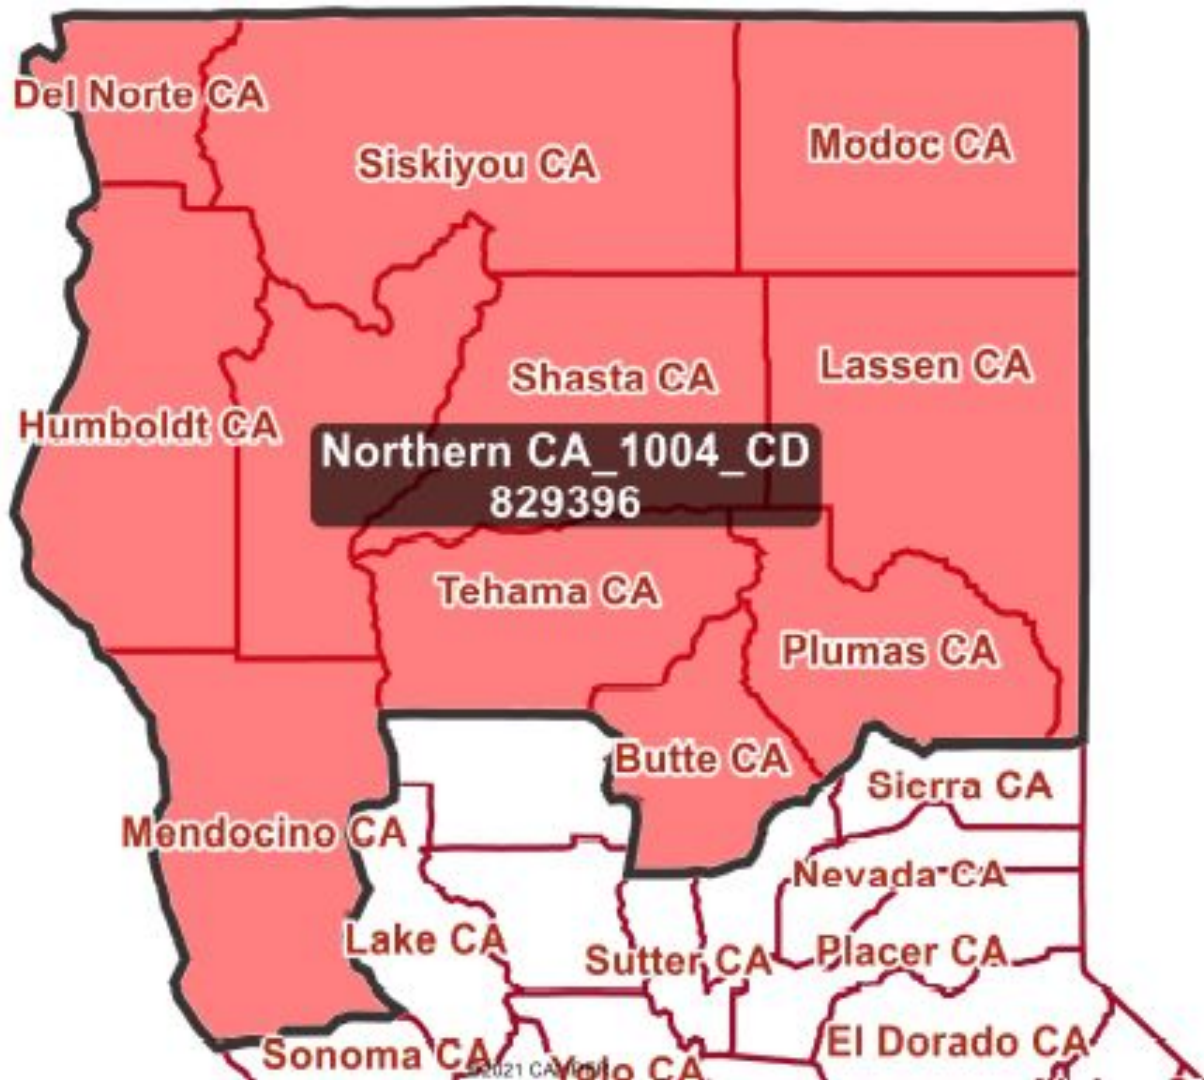

# Visualizations: Northern/Inland California

Week of October 4, 2021

# Visualizations Label:

NameOfVisualization\_Date  
Total Population

# Northern California

# The Sierras to Tahoe

Humboldt CA

Trinity CA

Tehama CA

Plumas CA

Mendocino CA

Glenn CA

Butte CA