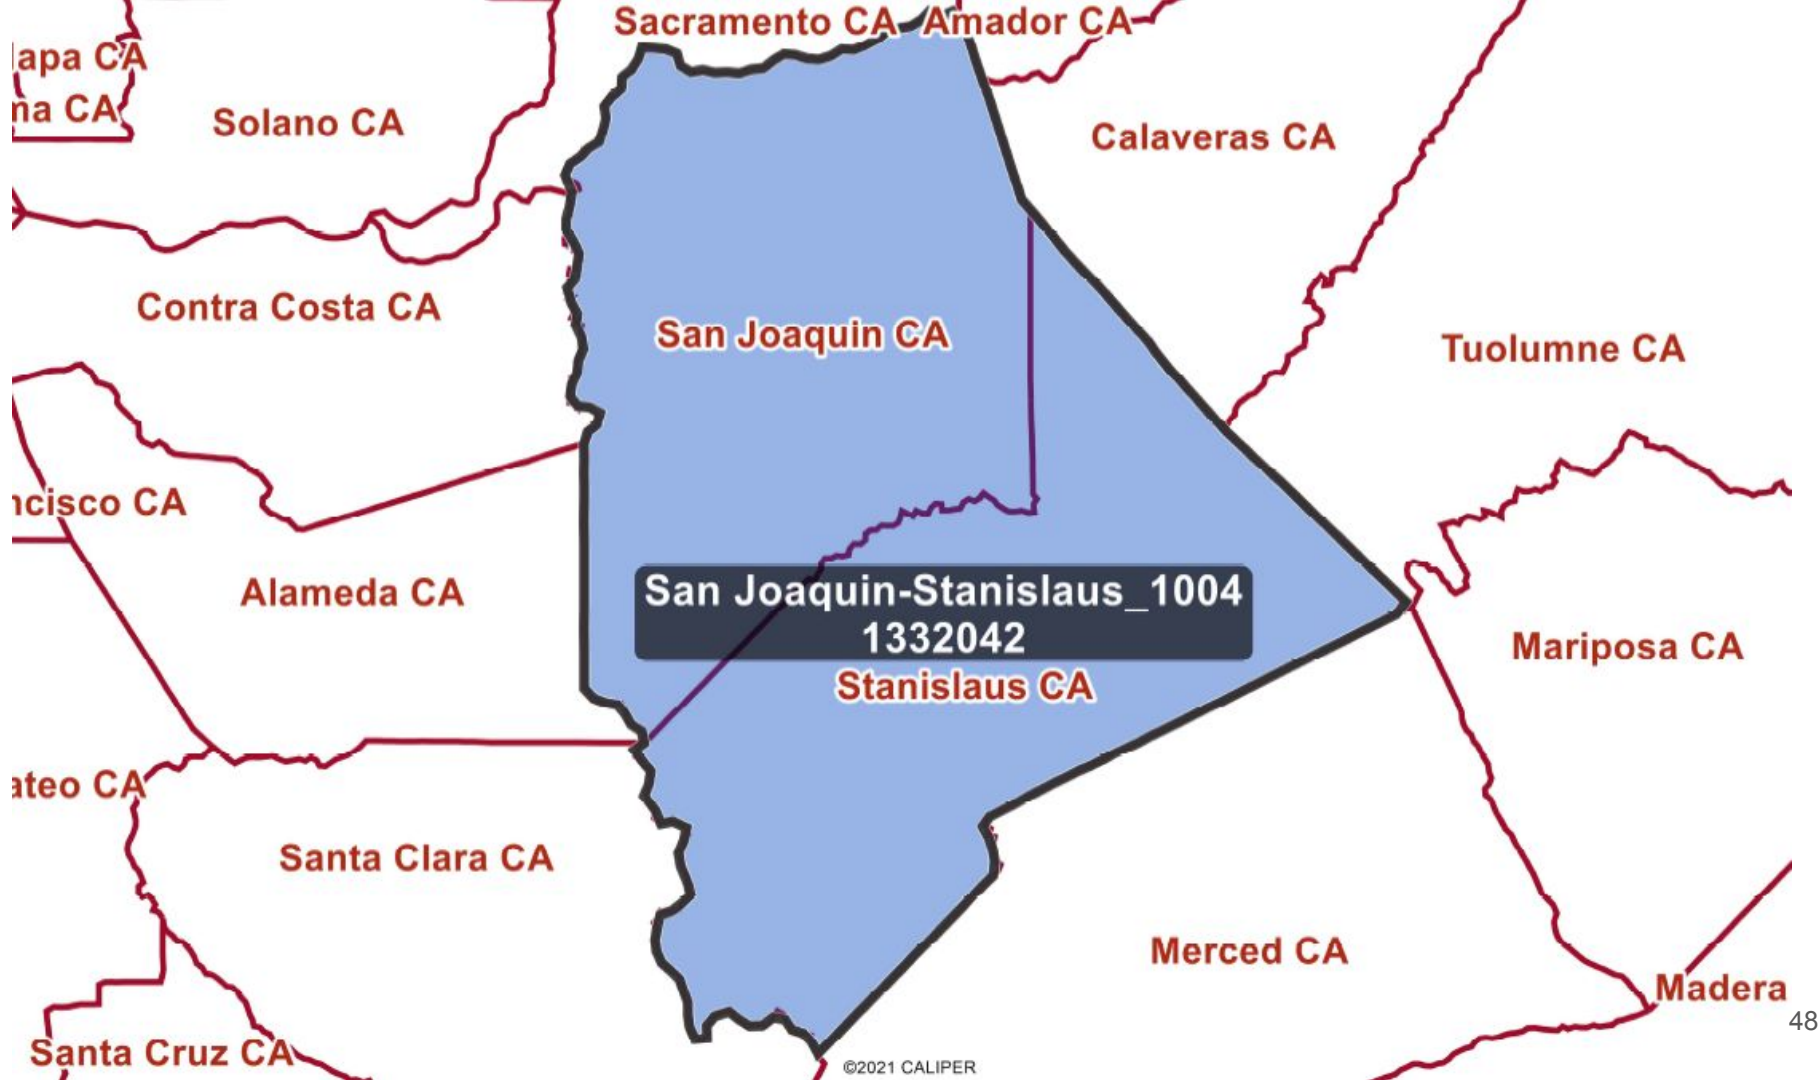

# Mountainous Counties

# Central Valley

**Tulare\_1004**  
**475058**

Fresno CA

Dinuba

Orosi  
Cutler

Delft Colony

London

Monson

Seville

Traver

Tulare CA

Three Rivers

Ivanhoe  
**Three Rivers- Visalia\_1004  
200087**

Goshen

Kings CA

Farmersville

Tooleville

Hypericum

Tonyville

Tulare

Lindsay

Matheny

Kern

Kings CA