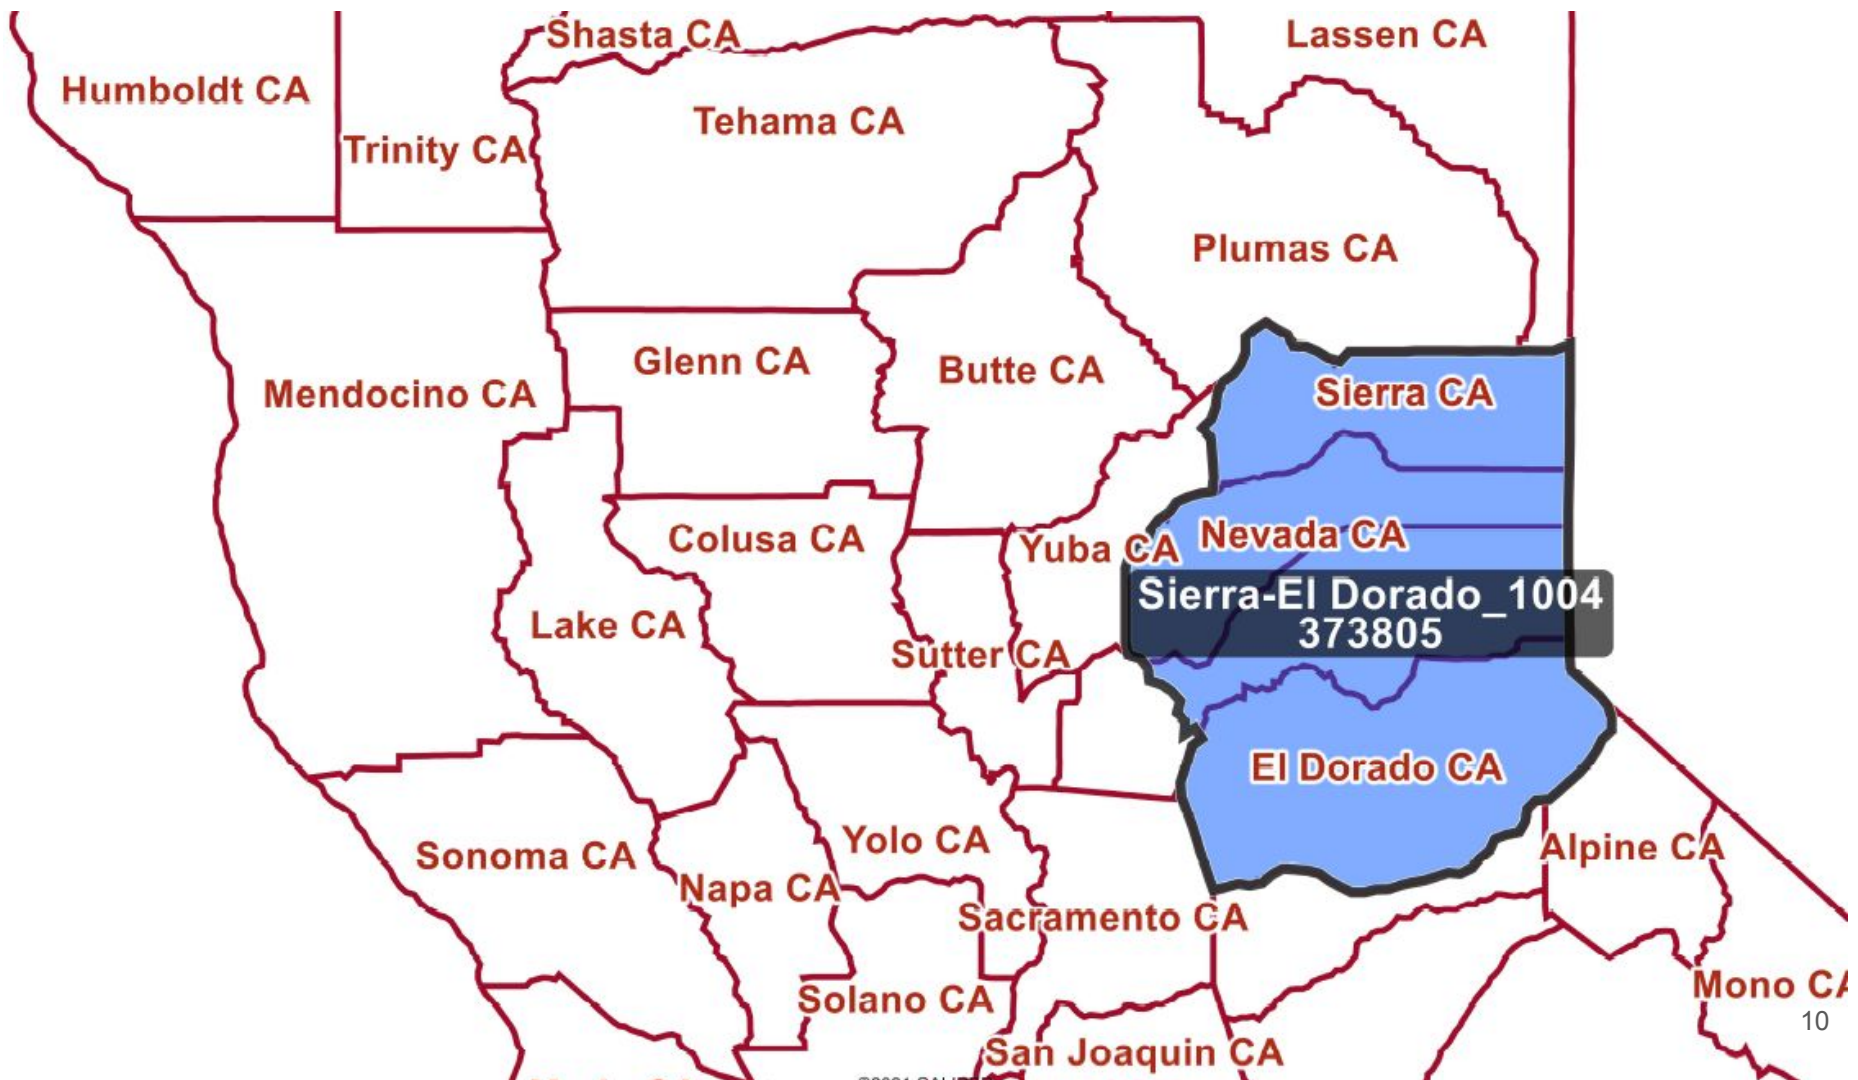

# Northern California

# The Sierras to Tahoe

Humboldt CA

Trinity CA

Tehama CA

Plumas CA

Mendocino CA

Glenn CA

Butte CA

Sierra CA

Colusa CA

Yuba CA

Nevada CA

Placer CA

Lake CA

Sutter CA

Nevada-El Dorado\_1004

Seville

Traver

Tulare CA

Three Rivers

Ivanhoe  
**Three Rivers- Visalia\_1004  
200087**

Goshen

Kings CA

Farmersville