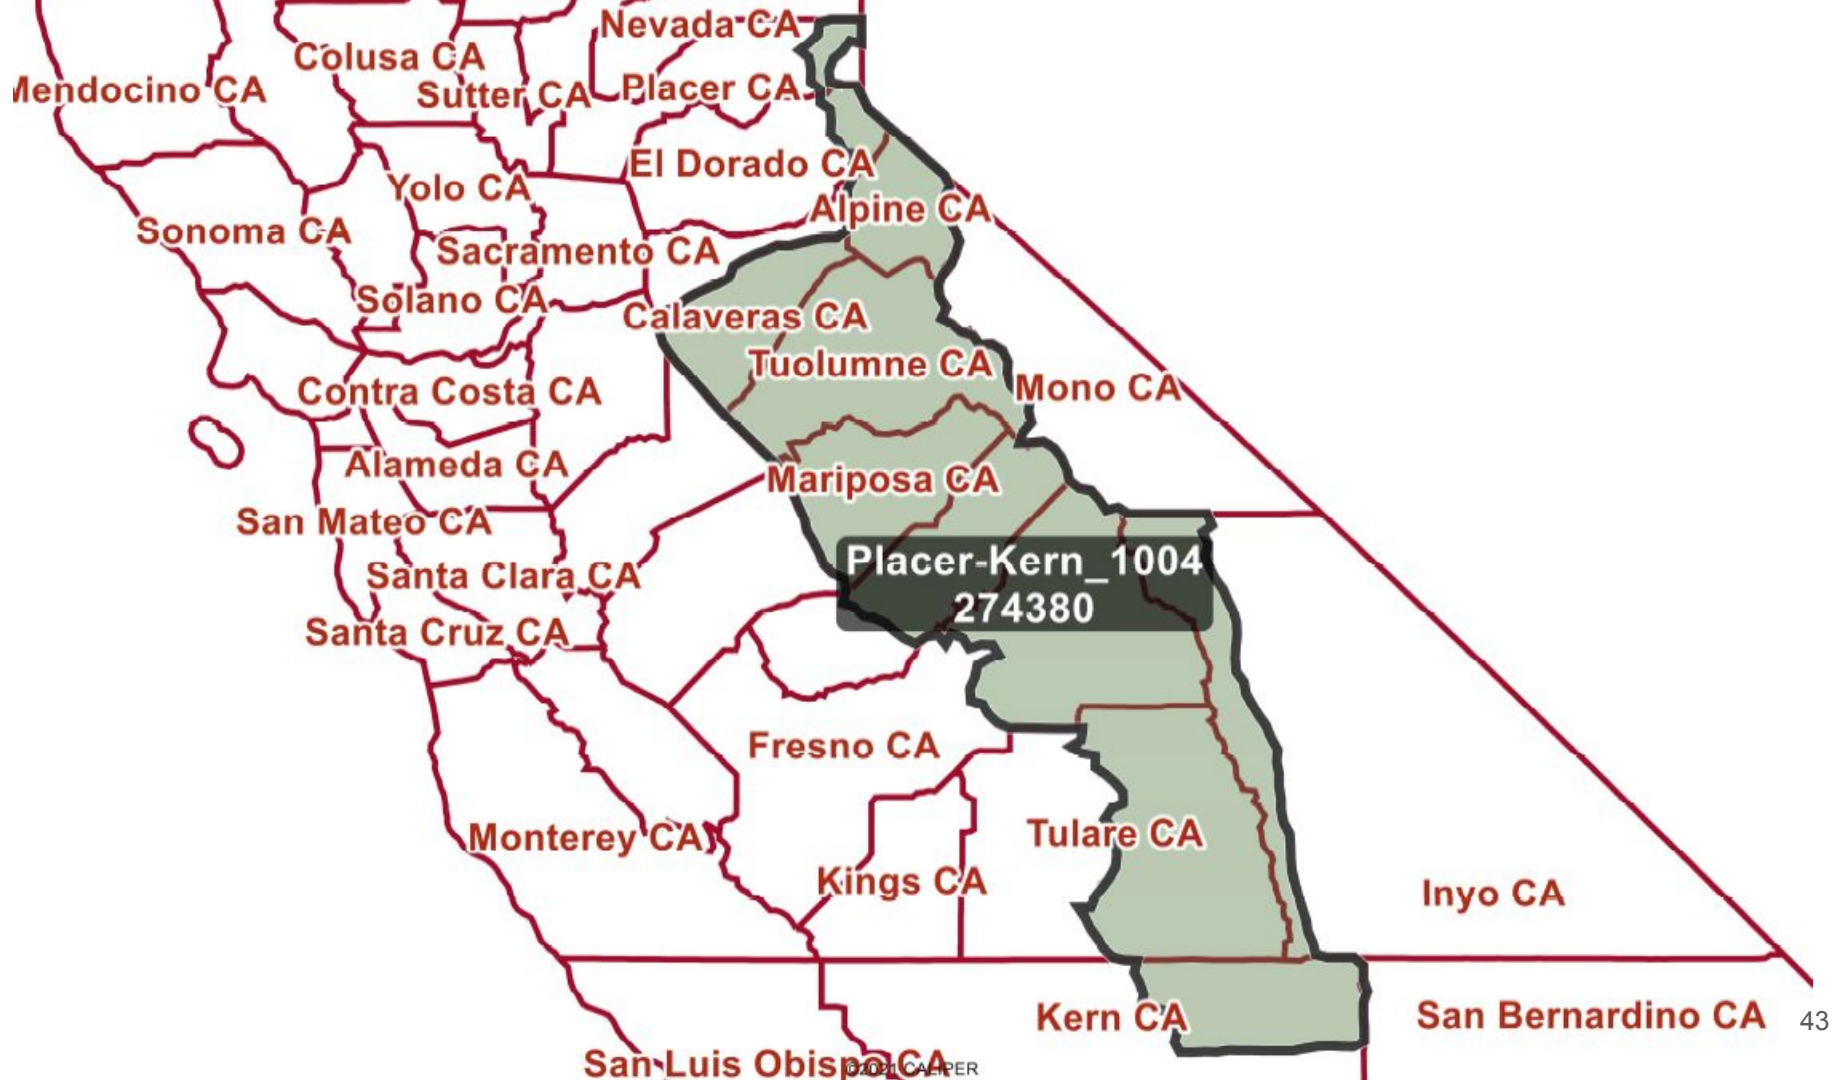

# The Delta

**RDUSD 1004**  
**17665**

# Mountainous Counties

Seville

Traver

Tulare CA

Three Rivers

Ivanhoe  
**Three Rivers- Visalia\_1004  
200087**

Goshen

Kings CA

Farmersville

Tooleville

Hypericum

Tonyville

Tulare

Lindsay

Matheny

Kern

Kings CA