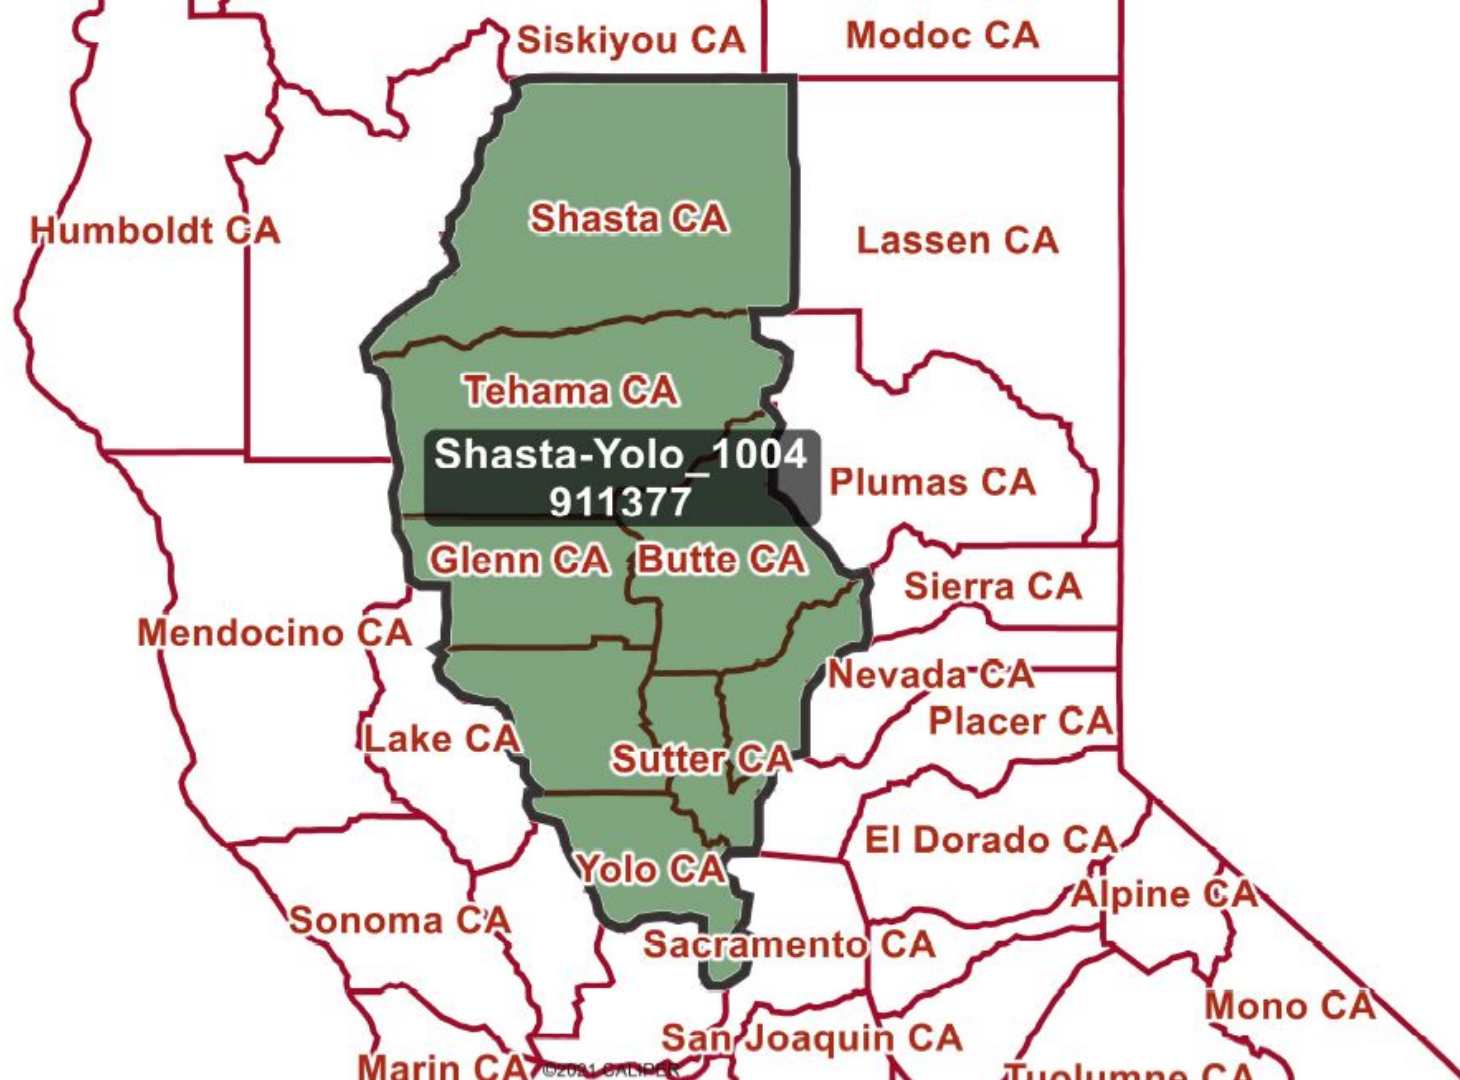

# Visualizations Label:

NameOfVisualization\_Date  
Total Population

# Northern California

# The Sierras to Tahoe

Humboldt CA

Trinity CA

Tehama CA

Plumas CA

Mendocino CA

Glenn CA

Butte CA

Seville

Traver

Tulare CA

Three Rivers

Ivanhoe  
**Three Rivers- Visalia\_1004  
200087**

Goshen

Kings CA

Farmersville