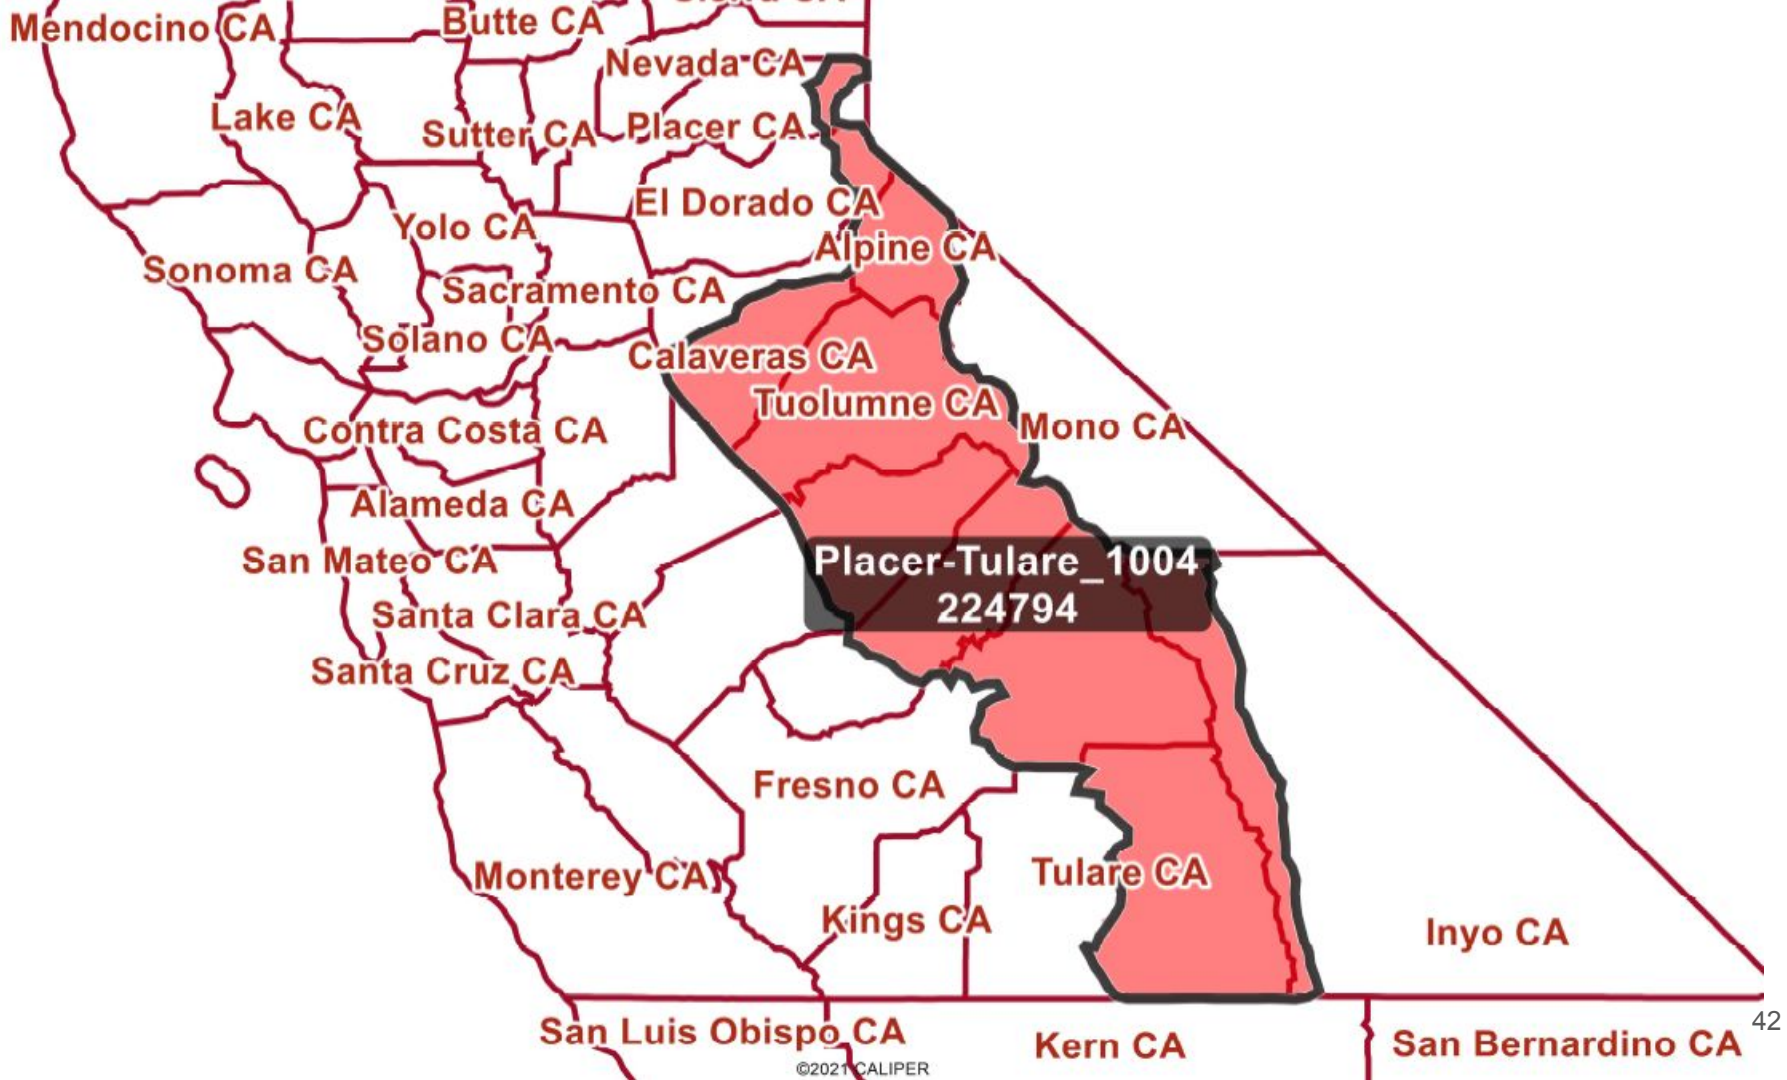

# The Delta

**RDUSD 1004**  
**17665**

# Mountainous Counties

Seville

Traver

Tulare CA

Three Rivers

Ivanhoe  
**Three Rivers- Visalia\_1004  
200087**

Goshen

Kings CA

Farmersville

Tooleville

Hypericum

Tonyville

Tulare

Lindsay

Matheny

Kern

Kings CA