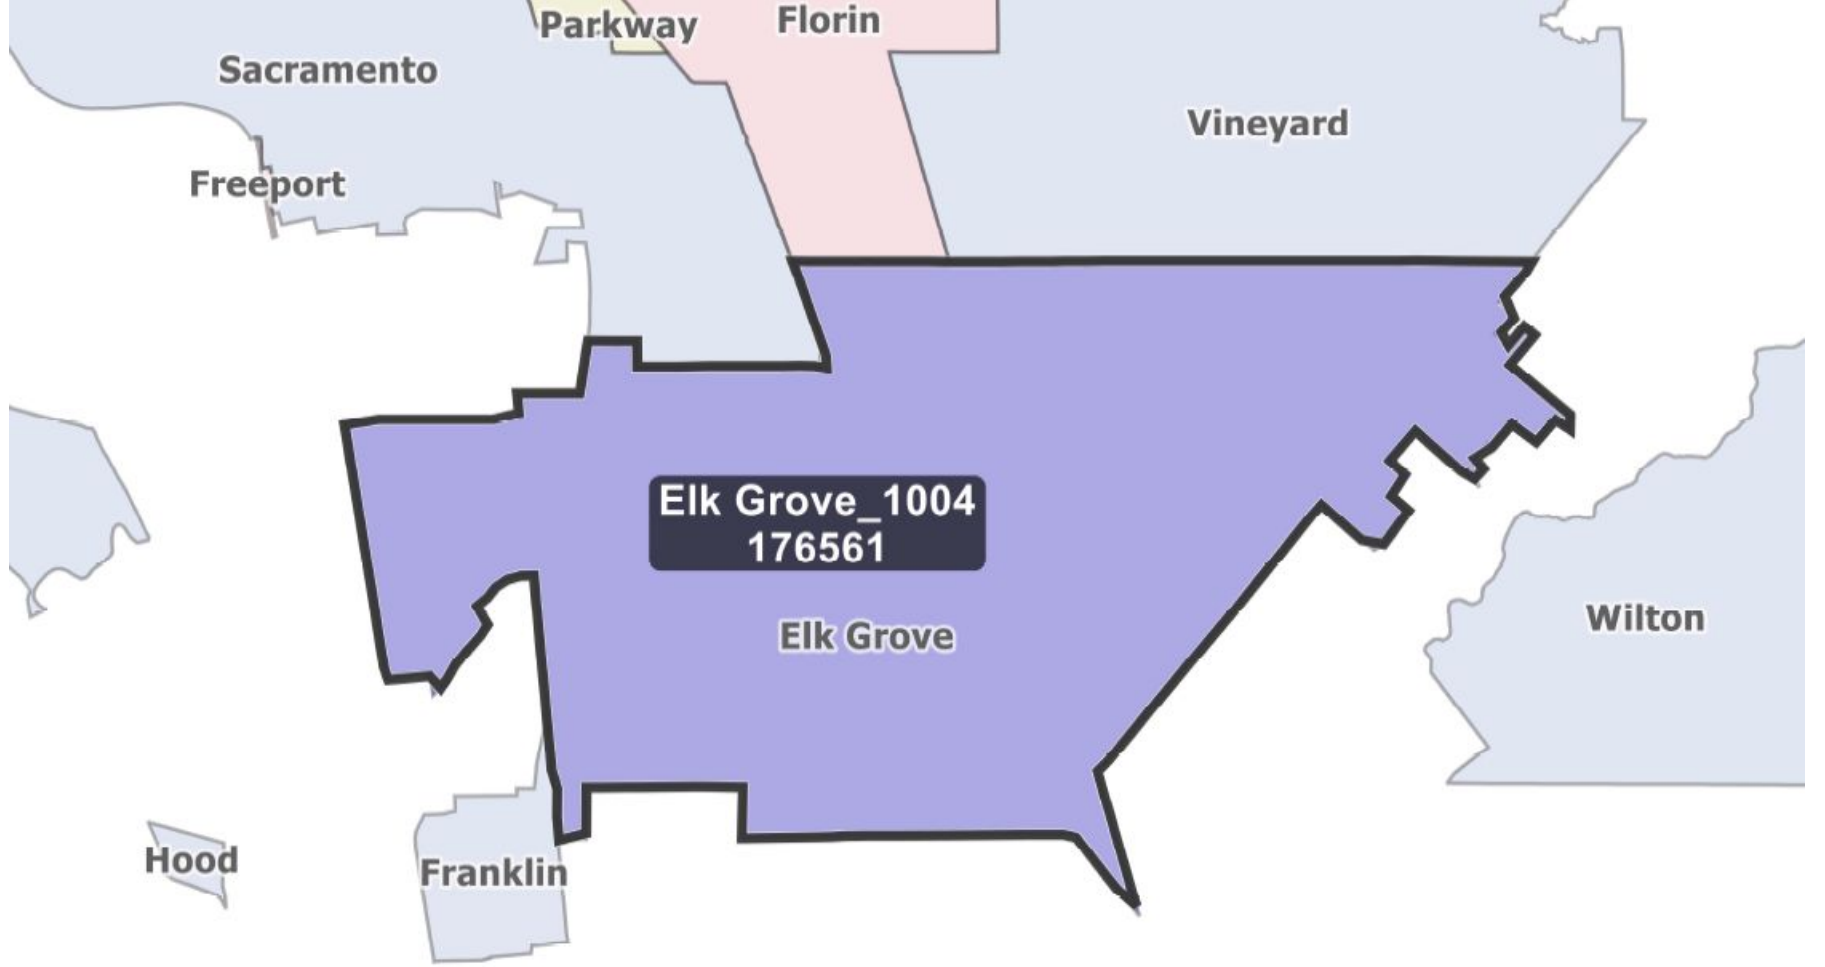

# Sacramento

West Sac-Sac city\_1004  
580591

Yolo CA

Sacramento CA

no CA

**Sac-Elk Grove\_1004**  
**792748**

# The Delta

**RDUSD 1004**  
**17665**

# Mountainous Counties

Seville

Traver

Tulare CA

Three Rivers

Ivanhoe  
**Three Rivers- Visalia\_1004  
200087**

Goshen

Kings CA

Farmersville