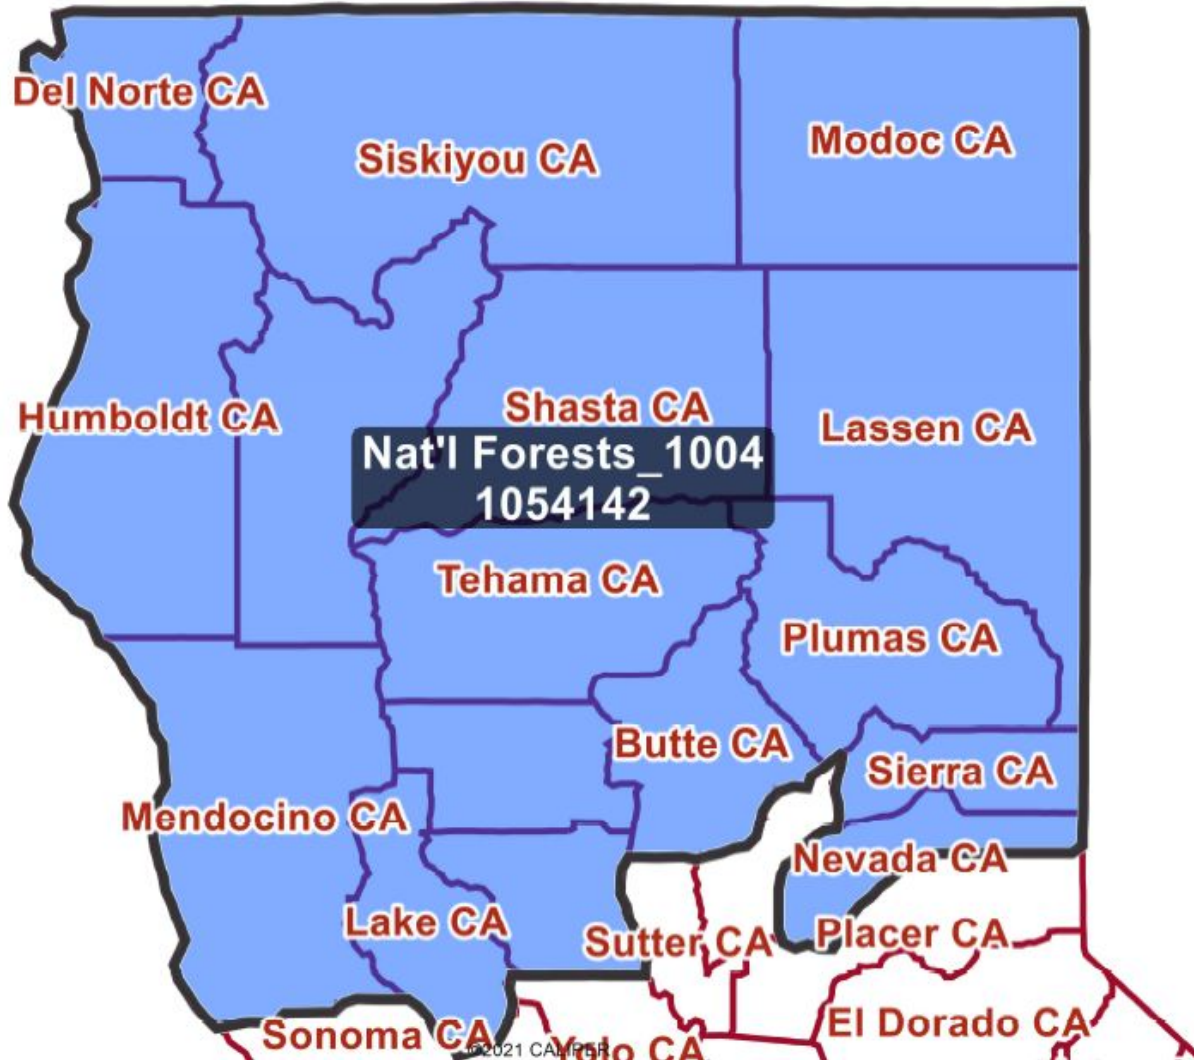

# Visualizations: Northern/Inland California

Week of October 4, 2021

# Visualizations Label:

NameOfVisualization\_Date  
Total Population

# Northern California

# The Sierras to Tahoe

Humboldt CA

Trinity CA

Tehama CA

Plumas CA

Mendocino CA

Glenn CA

Butte CA