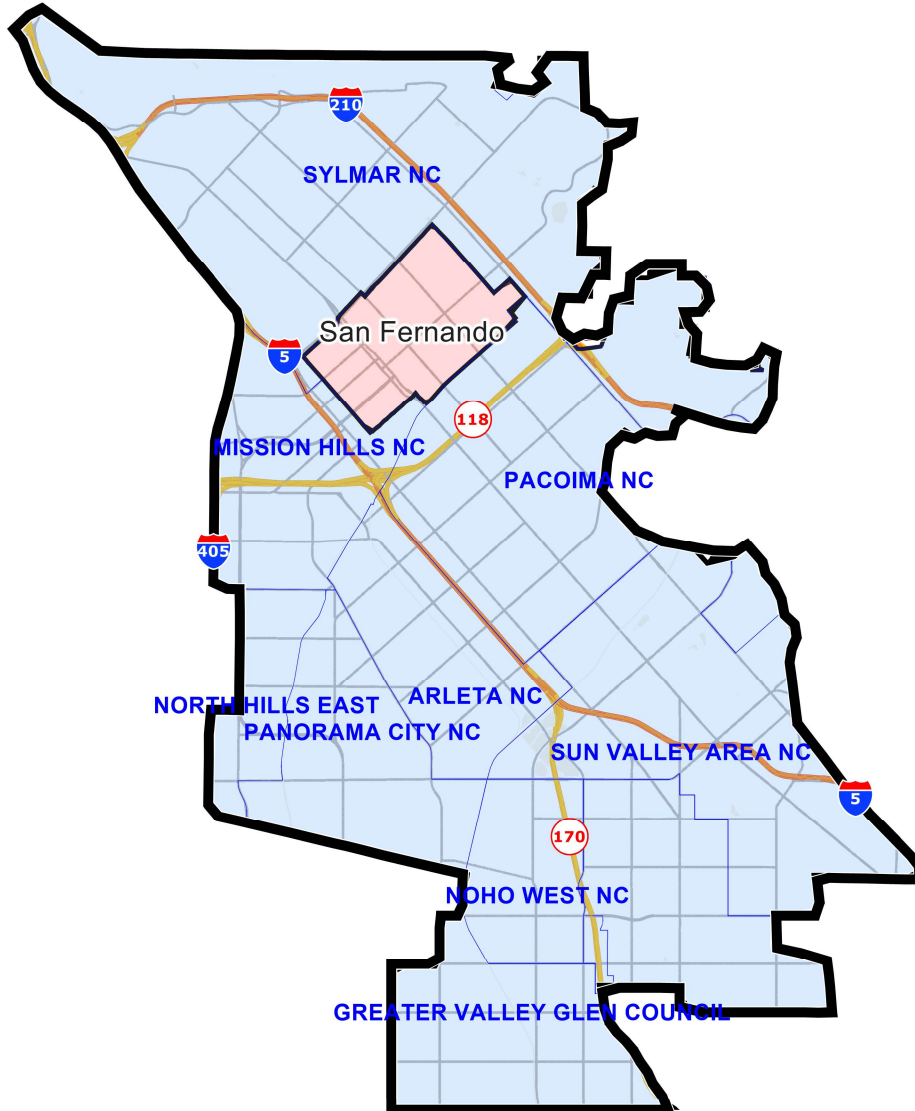

California State Assembly Districts

District: 43

Field	Value
District	43

©2021 CALIPER; ©2020 HERE