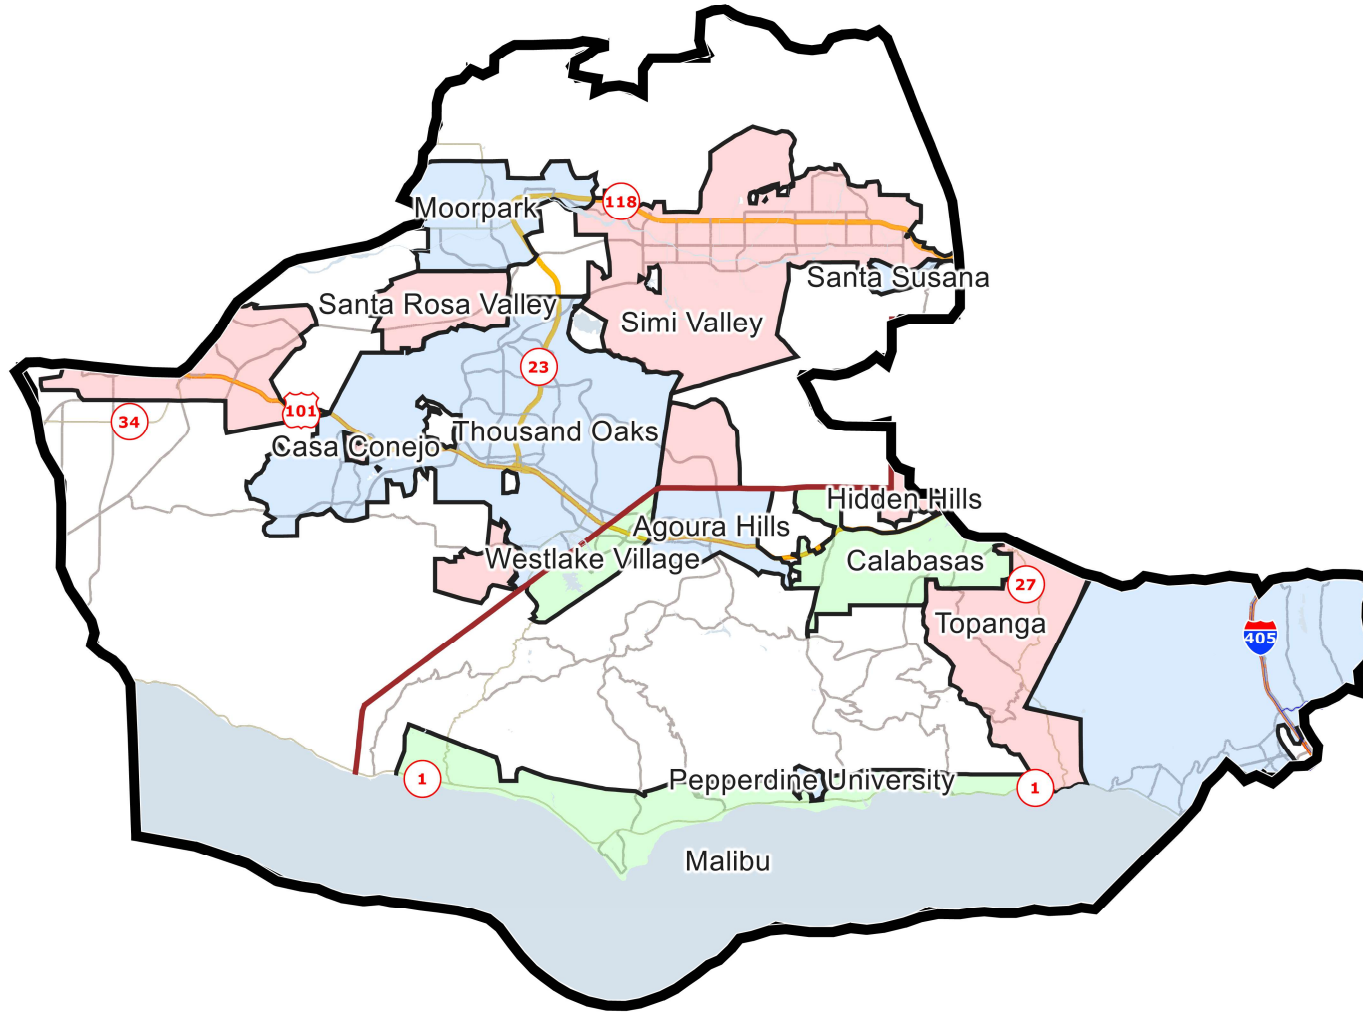

California State Assembly Districts

District: 42

Field	Value
District	42

©2021 CALIPER; ©2020 HERE

SHA-512: cd7652453d5eb0db4fe0c6e51f77275b5f2eb01c2f7eec565eed8b22e279a19df7120d3a071dae046009535e1e8feab936992ff62a1fde53320cb217ddb27484