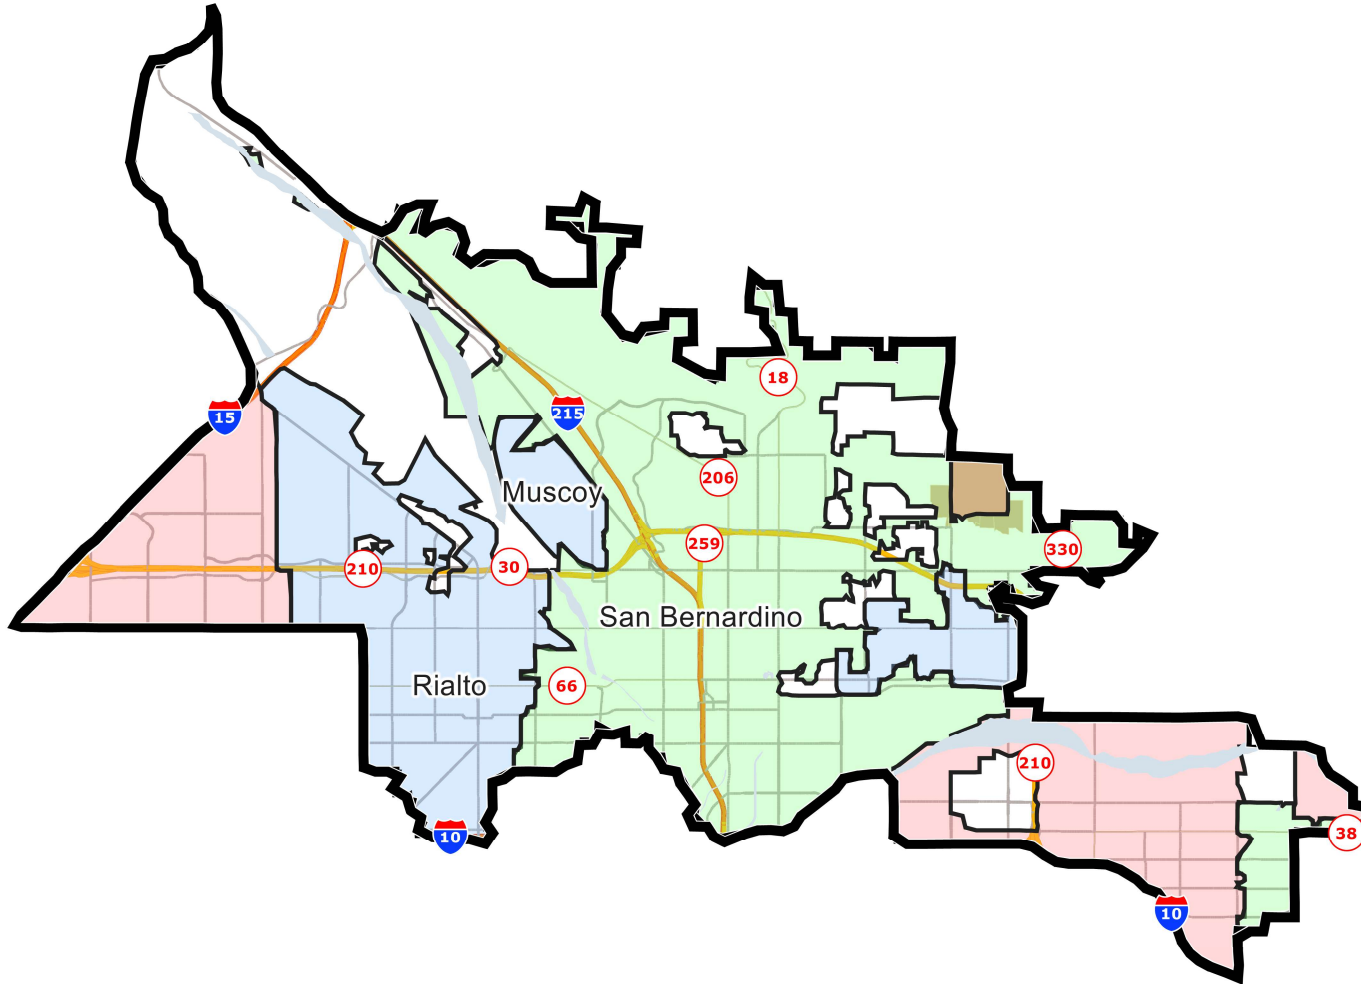

California State Assembly Districts

District: 45

Field	Value
District	45

©2021 CALIPER; ©2020 HERE