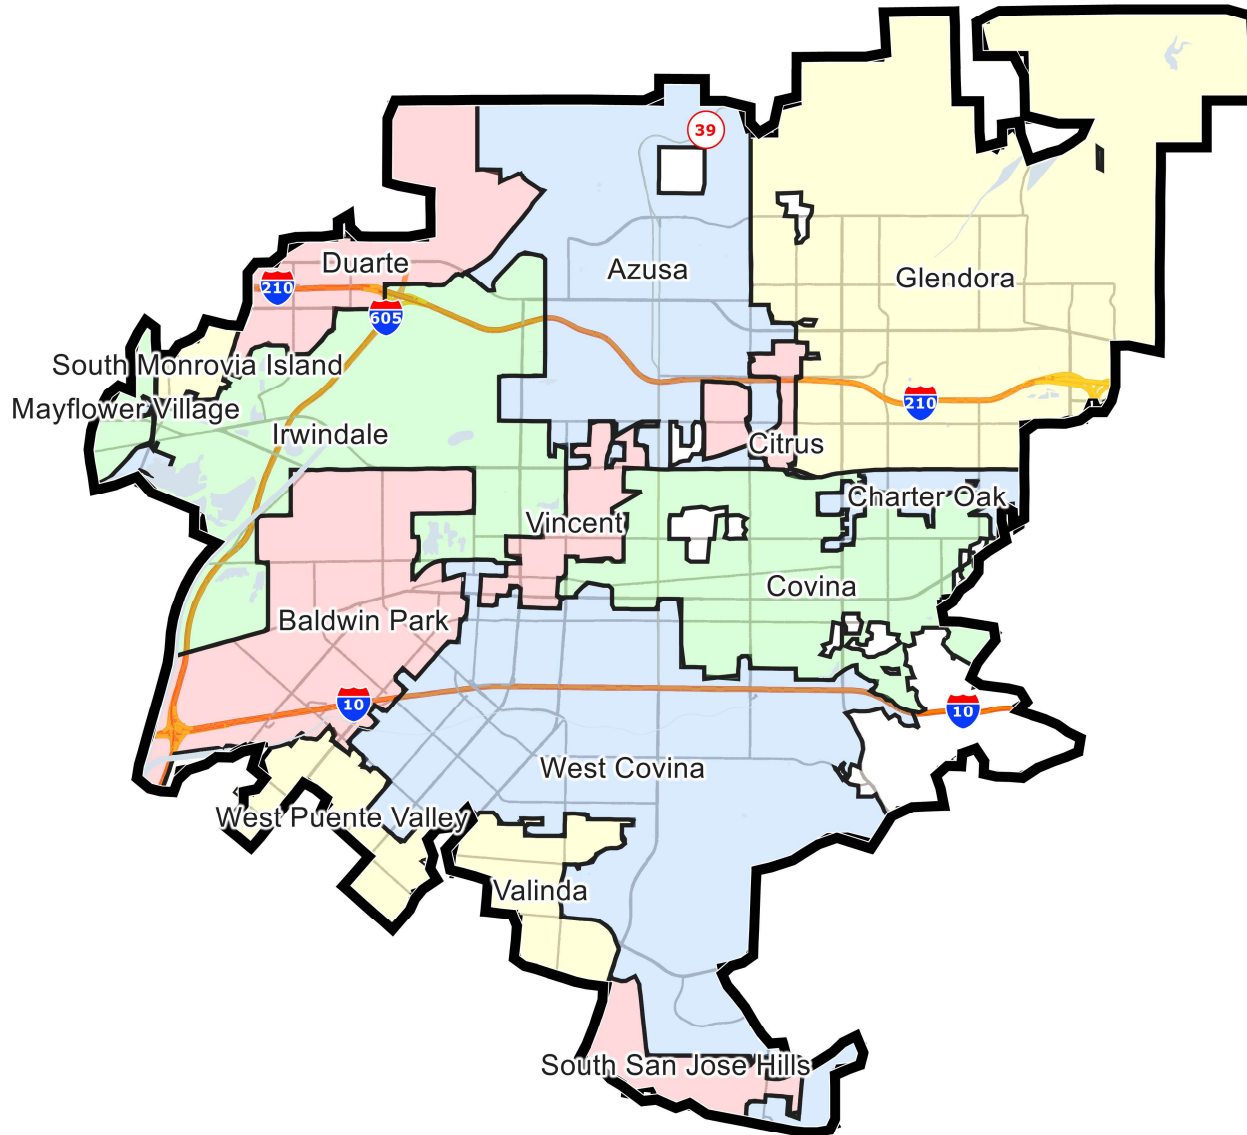

California State Assembly Districts

District: 48

Field	Value
District	48

©2021 CALIPER; ©2020 HERE