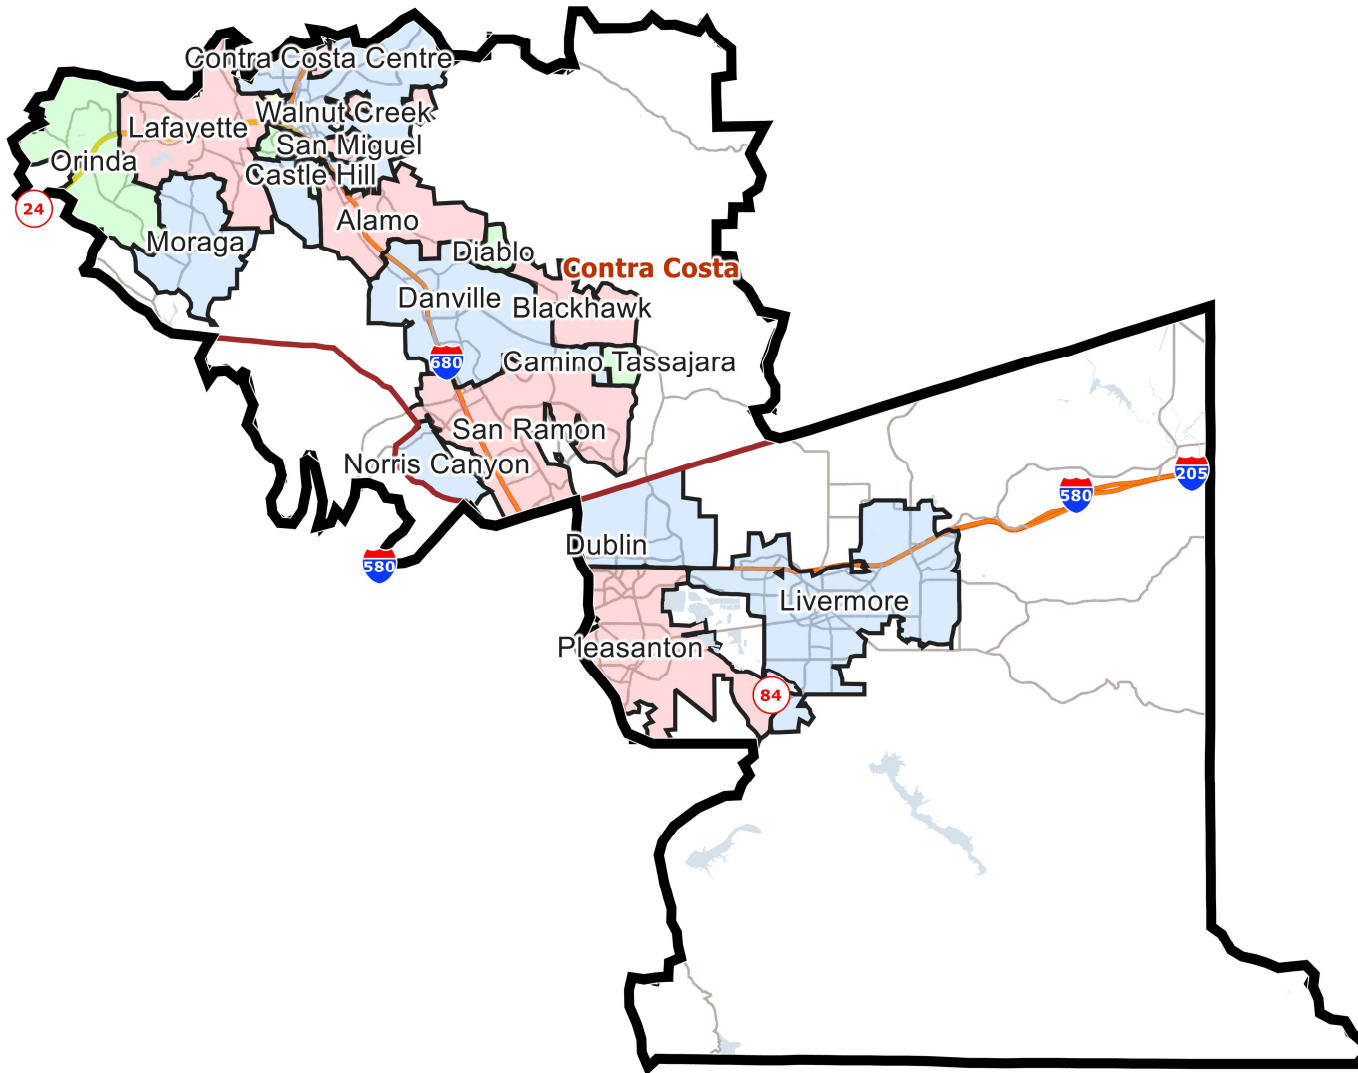

California State Assembly Districts

District: 16

Field	Value
District	16

©2021 CALIPER; ©2020 HERE