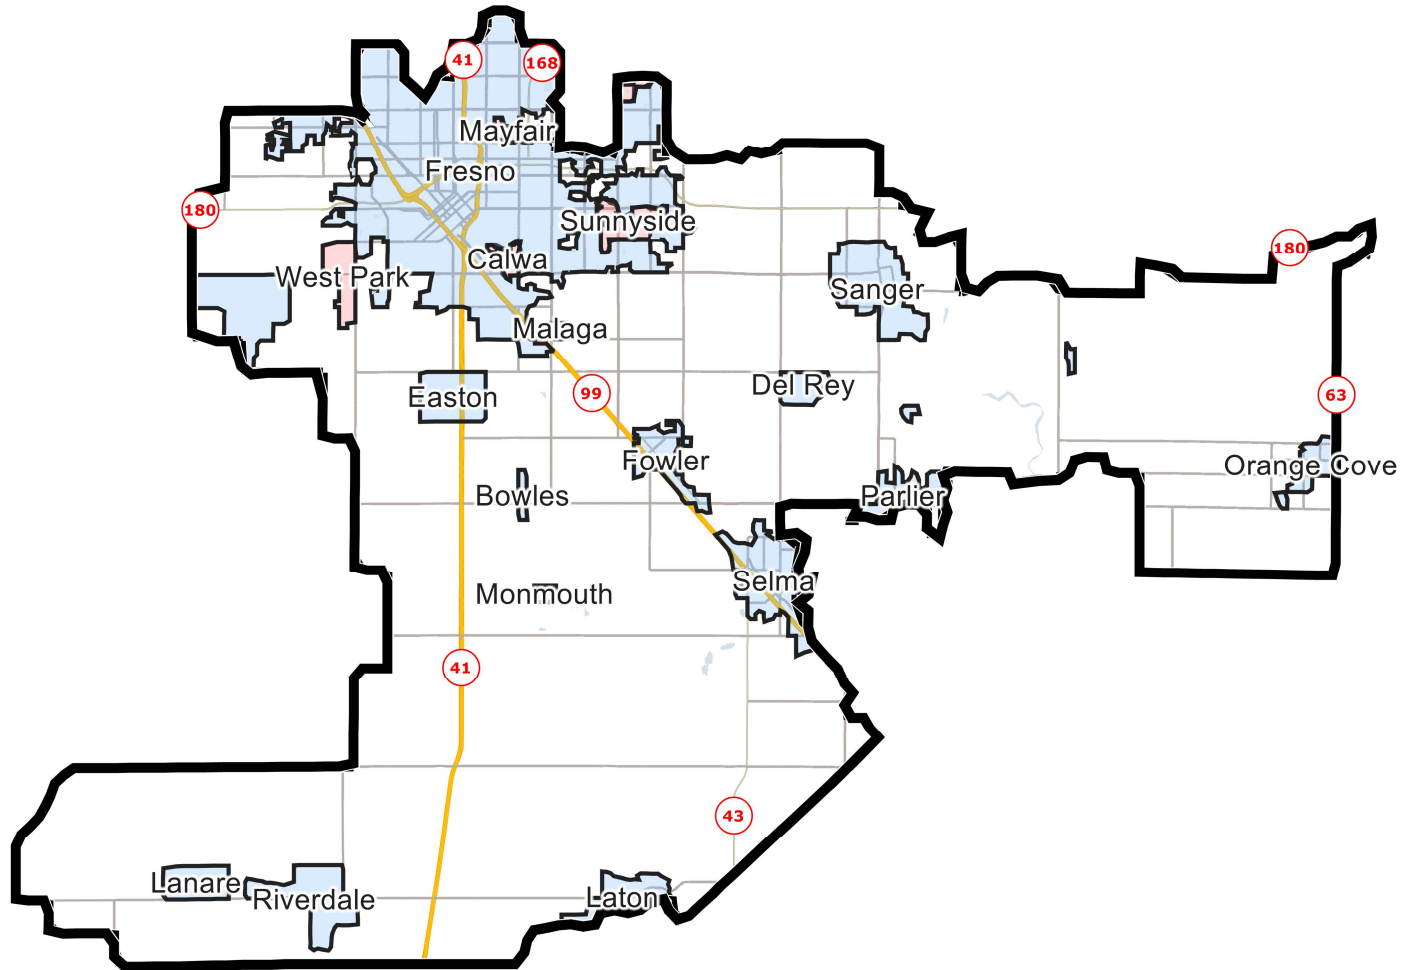

California State Assembly Districts

District: 31

Field	Value
District	31

©2021 CALIPER; ©2020 HERE