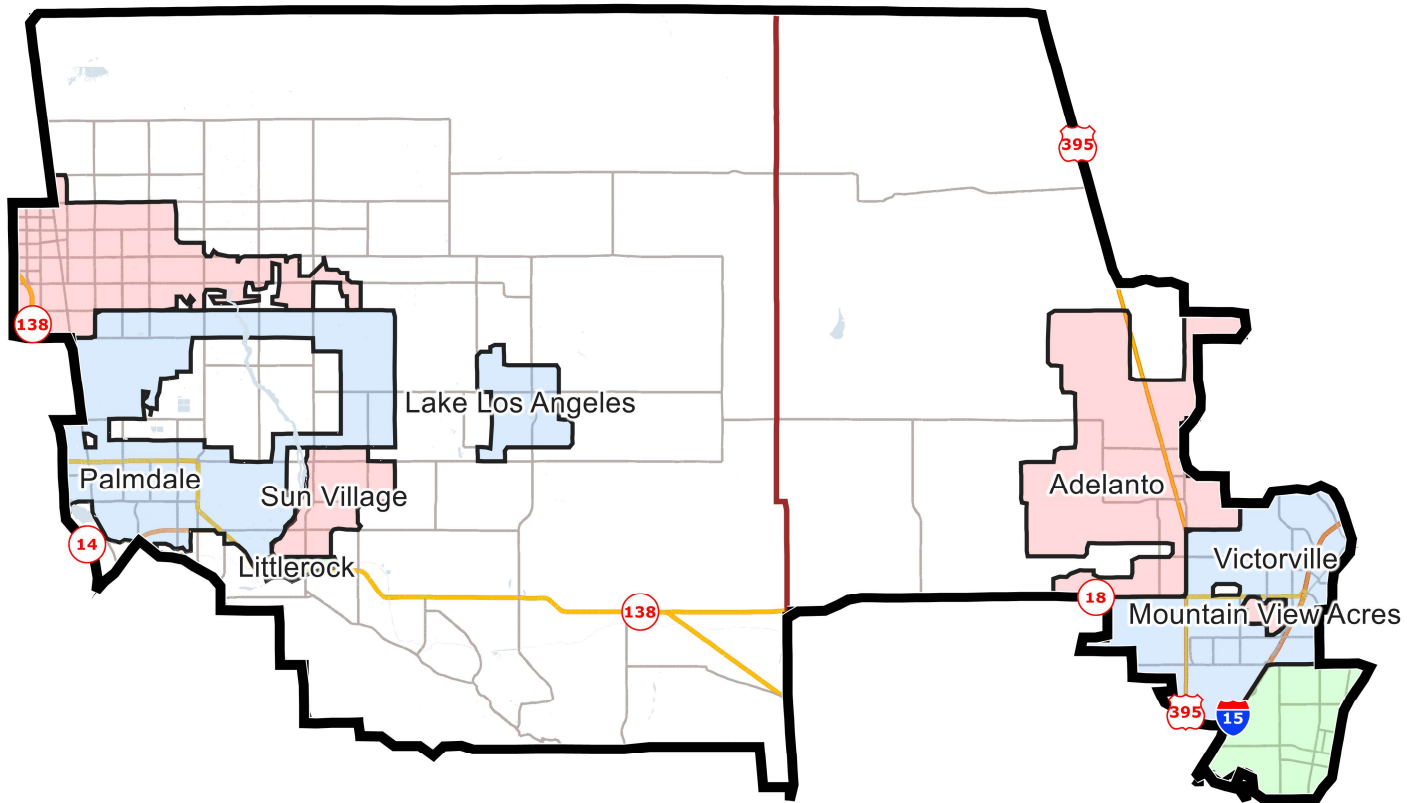

California State Assembly Districts

District: 39

Field	Value
District	39

©2021 CALIPER; ©2020 HERE

SHA-512: cd7652453d5eb0db4fe0c6e51f77275b5f2eb01c2f7eec565eed8b22e279a19df7120d3a071dae046009535e1e8feab936992ff62a1fde53320cb217ddb27484