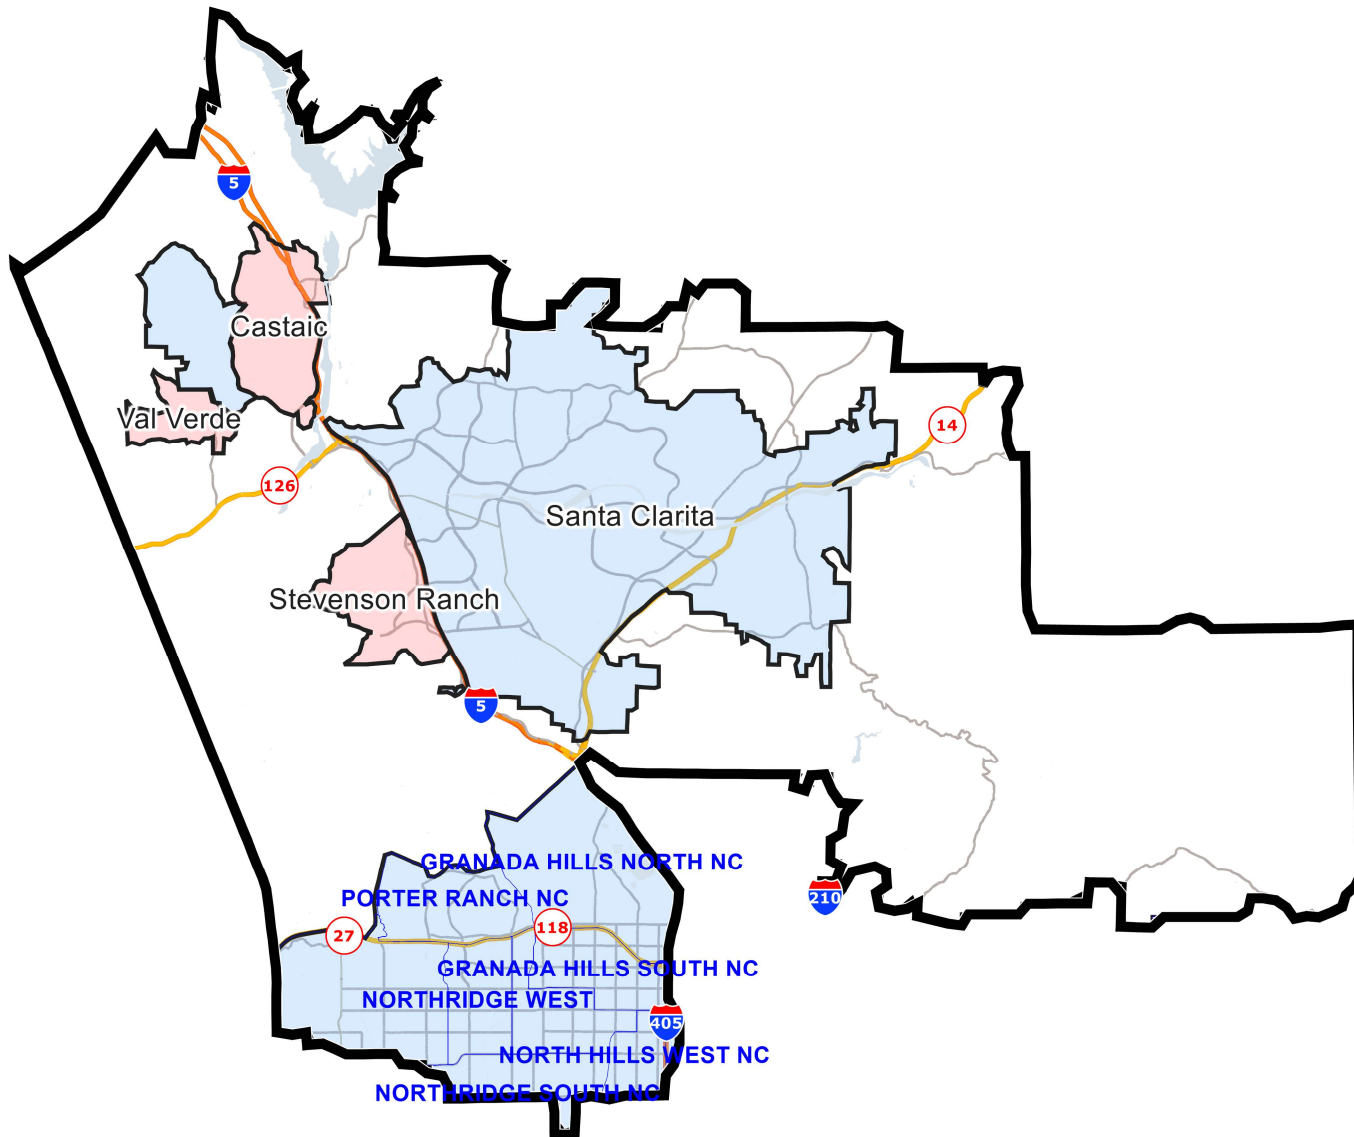

California State Assembly Districts

District: 40

Field	Value
District	40

©2021 CALIPER; ©2020 HERE