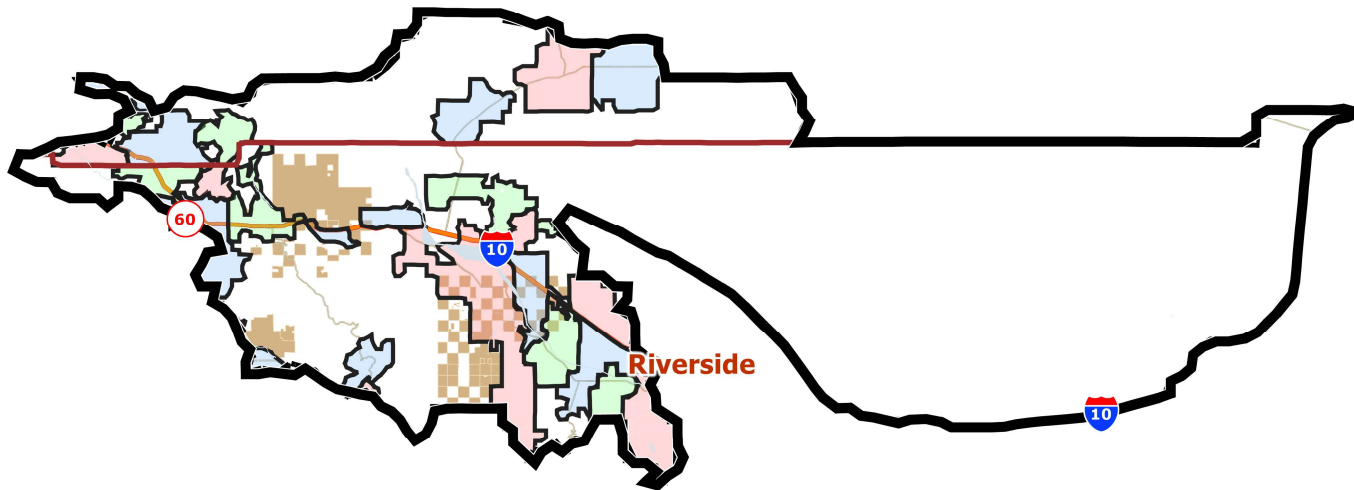

California State Assembly Districts

District: 47

Field	Value
District	47

©2021 CALIPER; ©2020 HERE

SHA-512: cd7652453d5eb0db4fe0c6e51f77275b5f2eb01c2f7eec565eed8b22e279a19df7120d3a071dae046009535e1e8feab936992ff62a1fde53320cb217ddb27484