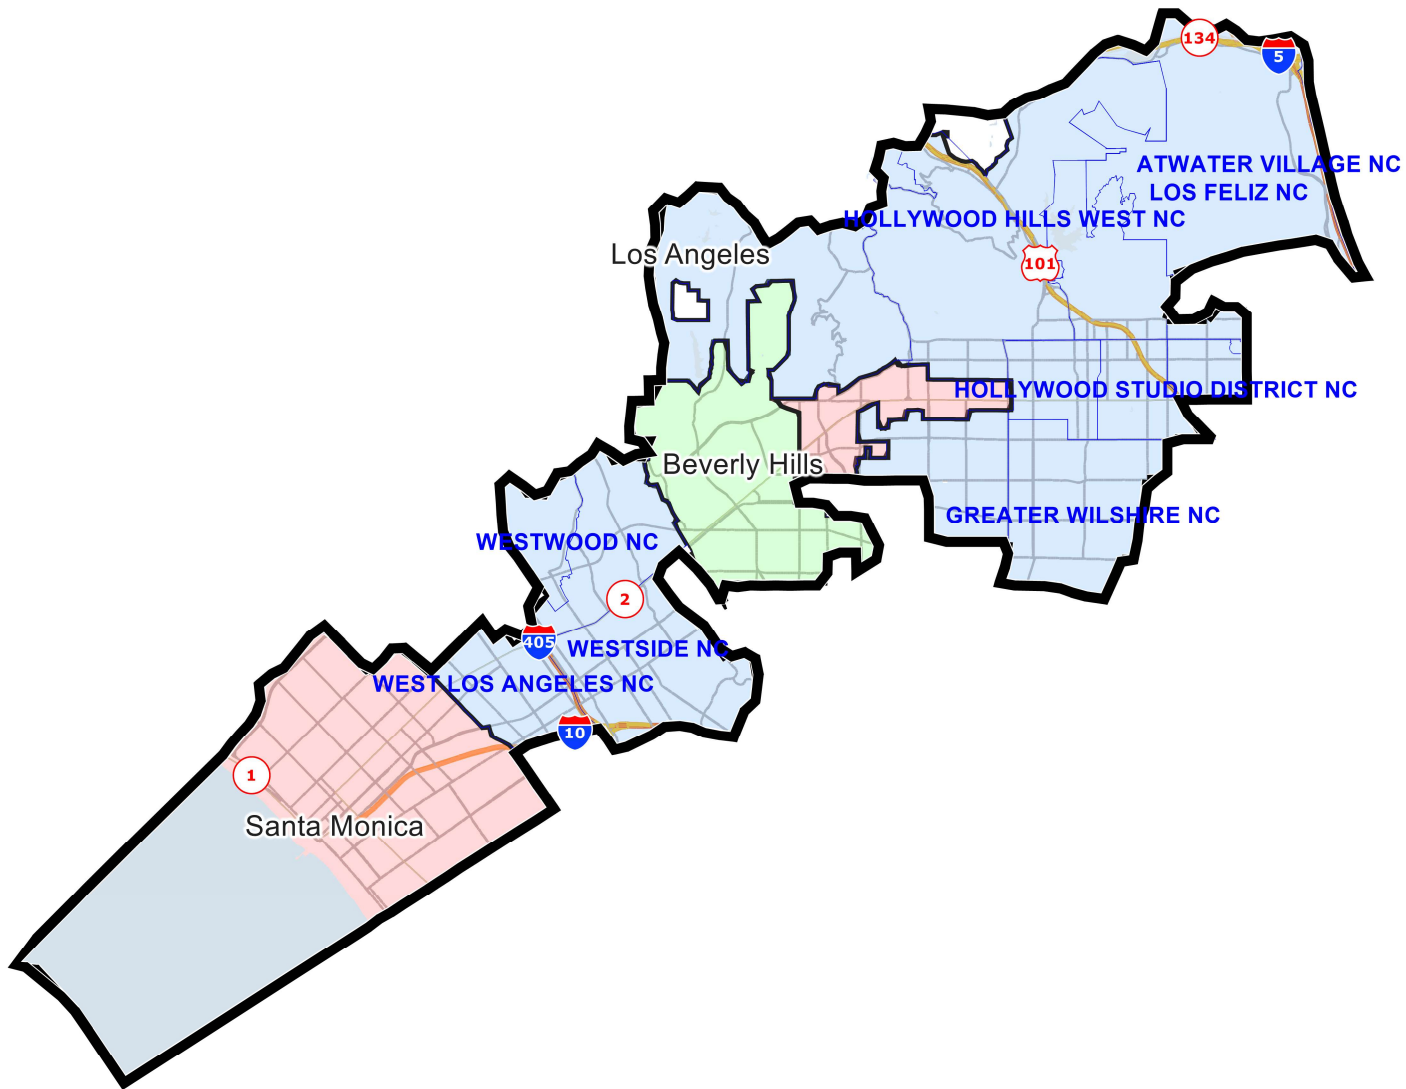

California State Assembly Districts

District: 51

Field	Value
District	51

©2021 CALIPER; ©2020 HERE