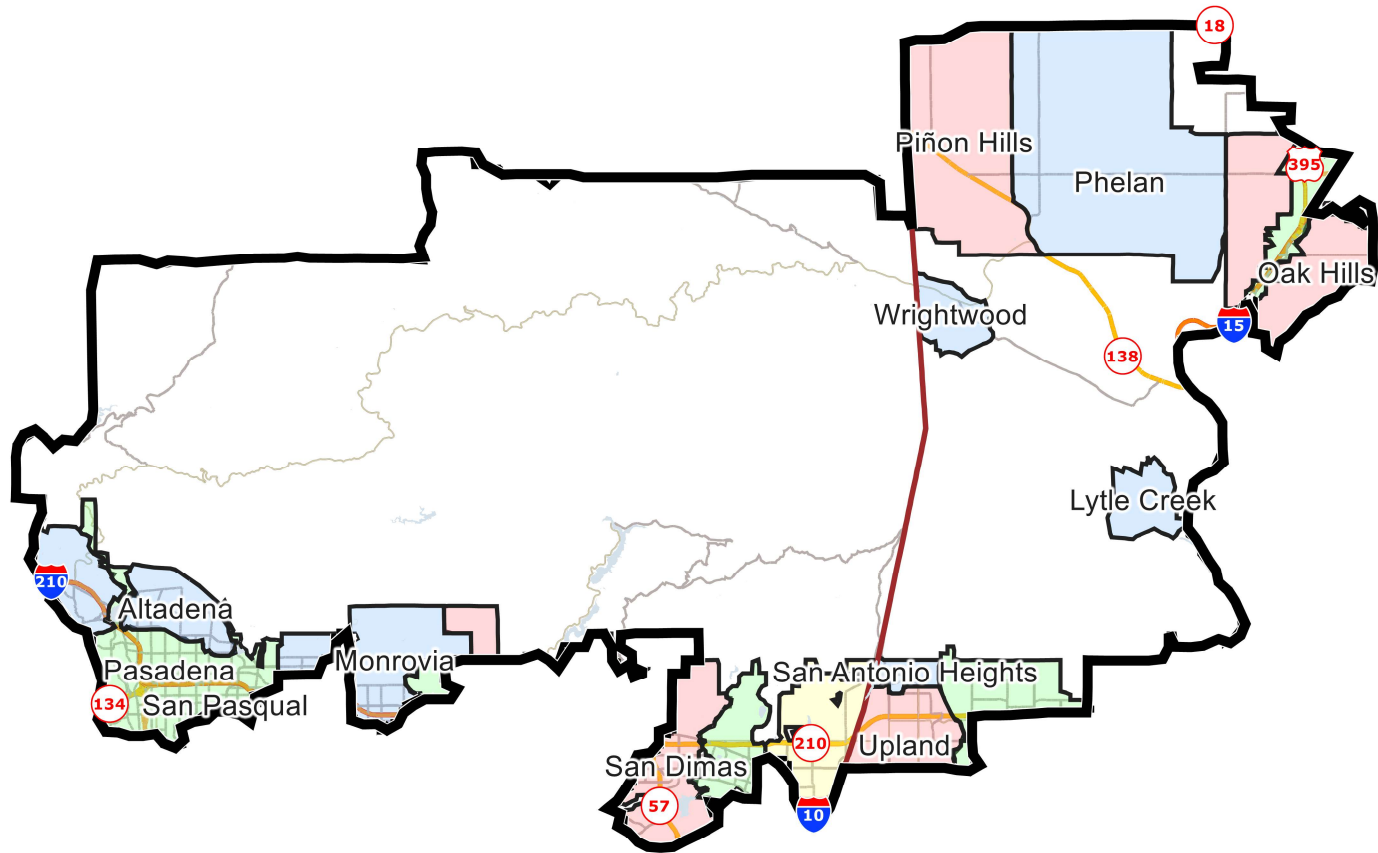

California State Assembly Districts

District: 41

Field	Value
District	41

©2021 CALIPER; ©2020 HERE