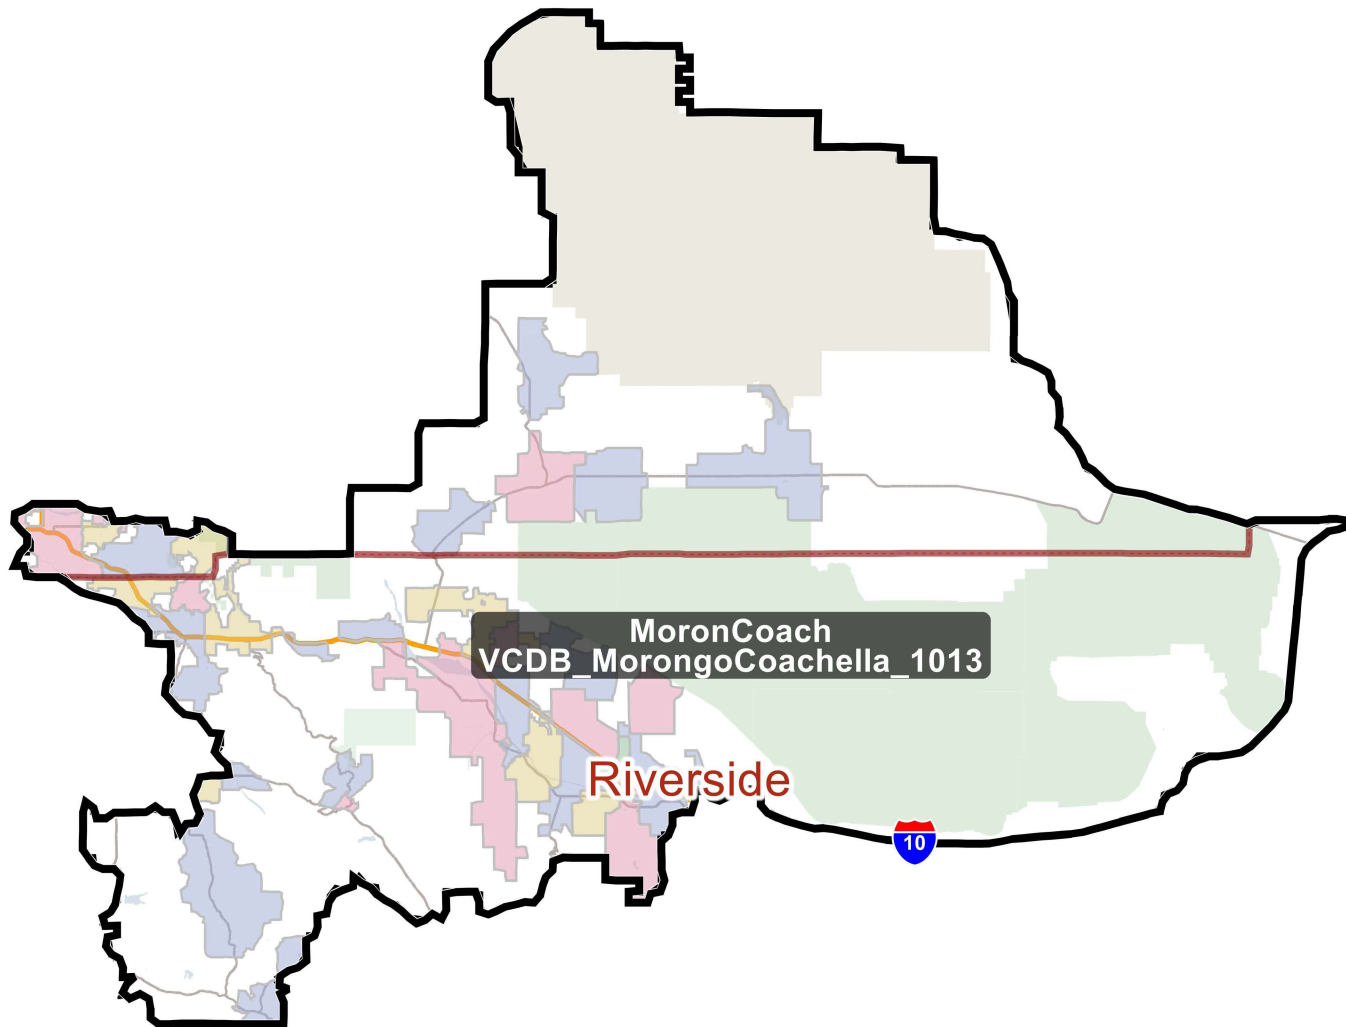

District: RivMorPerHem

Field	Value
Name	oPerrisHemet_1013
% Deviation	0.36%
Total Population	762,799
%LatinoCVAP	50.41%
%BlackCVAP	11.69%
%AsianCVAP	5.75%
%IndigenousCVAP	0.75%
%WhiteCVAP	30.63%

District: SFNorth

Field	Value
NamendForestNorth_1013	
% Deviation	1.34%
Total Population	770,244
%LatinoCVAP	28.99%
%BlackCVAP	4.36%
%AsianCVAP	15.11%
%IndigenousCVAP	0.73%
%WhiteCVAP	50.47%

District: CFSouth

Field	Value
Name	dForestSouth_1013
% Deviation	1.19%
Total Population	769,119
%LatinoCVAP	23.81%
%BlackCVAP	5.25%
%AsianCVAP	10.04%
%IndigenousCVAP	0.84%
%WhiteCVAP	58.94%

District: MoronCoach

Field	Value
Name	ongocoachella_1013
% Deviation	-0.05%
Total Population	759,706
%LatinoCVAP	30.46%
%BlackCVAP	4.62%
%AsianCVAP	4.12%
%IndigenousCVAP	1.28%
%WhiteCVAP	58.87%

District: SB&North

Field	Value
NameCounty&North_1013	
% Deviation	0.41%
Total Population	763,188
%LatinoCVAP	32.43%
%BlackCVAP	8.79%
%AsianCVAP	4.51%
%IndigenousCVAP	1.48%
%WhiteCVAP	52.04%