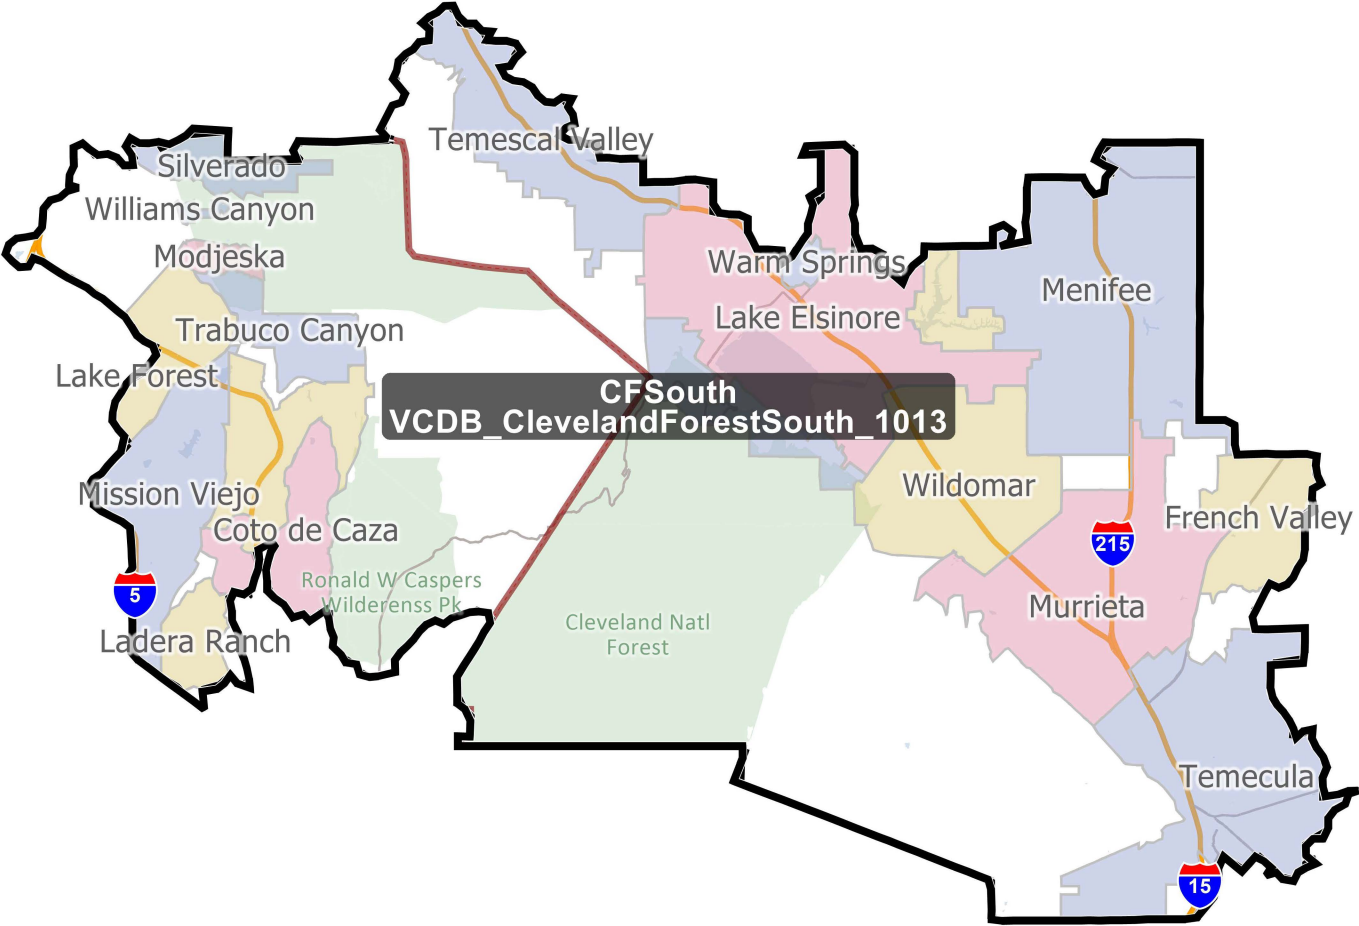

District: RivMorPerHem

Field	Value
Name	oPerrisHemet_1013
% Deviation	0.36%
Total Population	762,799
%LatinoCVAP	50.41%
%BlackCVAP	11.69%
%AsianCVAP	5.75%
%IndigenousCVAP	0.75%
%WhiteCVAP	30.63%

District: SFNorth

Field	Value
NamendForestNorth_1013	
% Deviation	1.34%
Total Population	770,244
%LatinoCVAP	28.99%
%BlackCVAP	4.36%
%AsianCVAP	15.11%
%IndigenousCVAP	0.73%
%WhiteCVAP	50.47%

District: CFSouth

Field	Value
Name	dForestSouth_1013
% Deviation	1.19%
Total Population	769,119
%LatinoCVAP	23.81%
%BlackCVAP	5.25%
%AsianCVAP	10.04%
%IndigenousCVAP	0.84%
%WhiteCVAP	58.94%

District: MoronCoach

Field	Value
Name	ongocoachella_1013
% Deviation	-0.05%
Total Population	759,706
%LatinoCVAP	30.46%
%BlackCVAP	4.62%
%AsianCVAP	4.12%
%IndigenousCVAP	1.28%
%WhiteCVAP	58.87%

District: SB&North

Field	Value
NameCounty&North_1013	
% Deviation	0.41%
Total Population	763,188
%LatinoCVAP	32.43%
%BlackCVAP	8.79%
%AsianCVAP	4.51%
%IndigenousCVAP	1.48%
%WhiteCVAP	52.04%