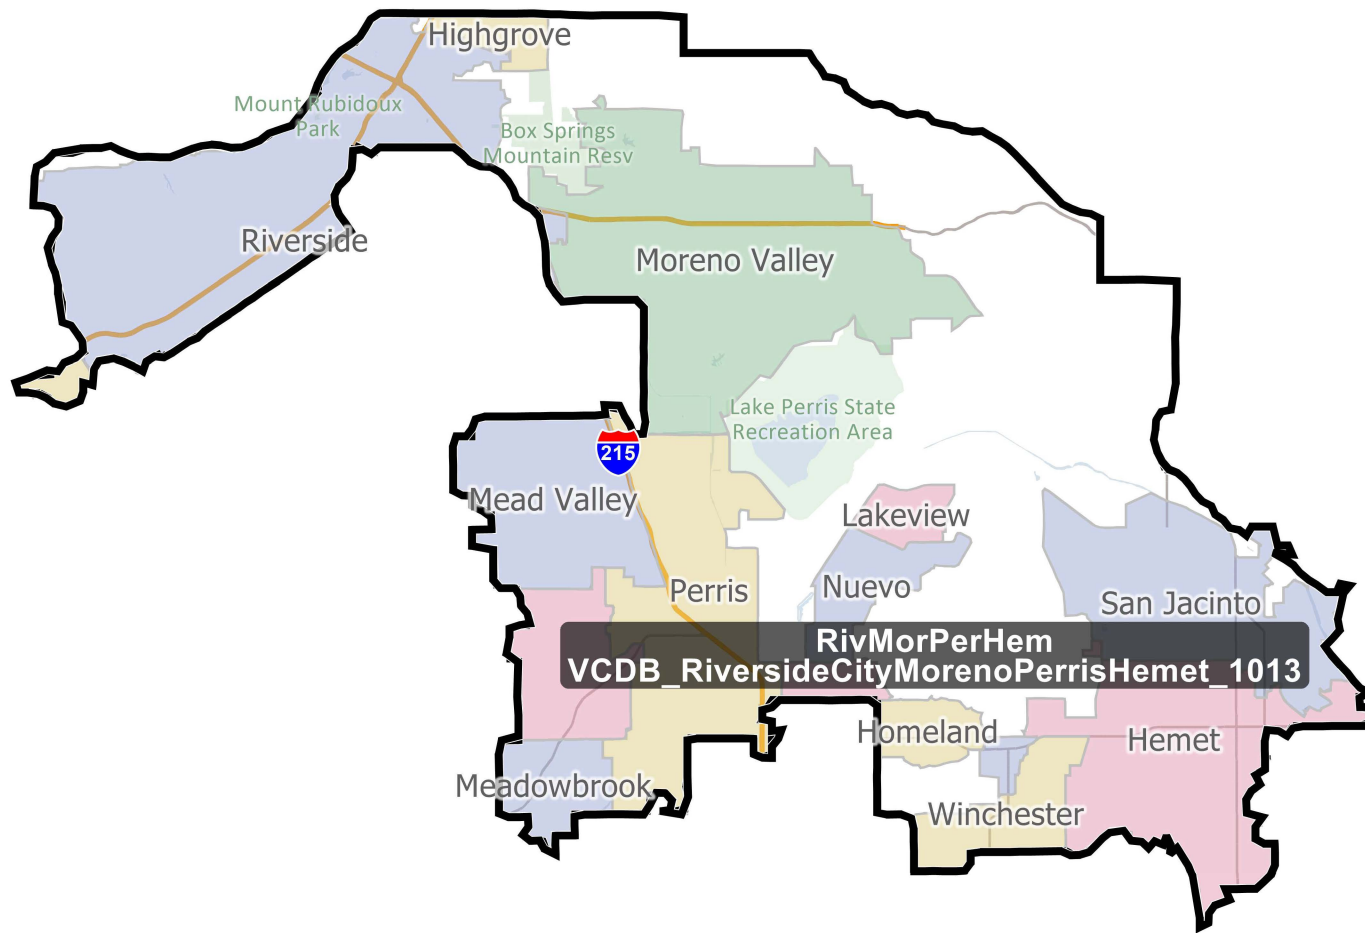

District: RivMorPerHem

Field	Value
Name	oPerrisHemet_1013
% Deviation	0.36%
Total Population	762,799
%LatinoCVAP	50.41%
%BlackCVAP	11.69%
%AsianCVAP	5.75%
%IndigenousCVAP	0.75%
%WhiteCVAP	30.63%

District: SFNorth

Field	Value
NamendForestNorth_1013	
% Deviation	1.34%
Total Population	770,244
%LatinoCVAP	28.99%
%BlackCVAP	4.36%
%AsianCVAP	15.11%
%IndigenousCVAP	0.73%
%WhiteCVAP	50.47%

District: CFSouth

Field	Value
Name	dForestSouth_1013
% Deviation	1.19%
Total Population	769,119
%LatinoCVAP	23.81%
%BlackCVAP	5.25%
%AsianCVAP	10.04%
%IndigenousCVAP	0.84%
%WhiteCVAP	58.94%

District: MoronCoach

Field	Value
Name	ongocoachella_1013
% Deviation	-0.05%
Total Population	759,706
%LatinoCVAP	30.46%
%BlackCVAP	4.62%
%AsianCVAP	4.12%
%IndigenousCVAP	1.28%
%WhiteCVAP	58.87%

District: SB&North

Field	Value
NameCounty&North_1013	
% Deviation	0.41%
Total Population	763,188
%LatinoCVAP	32.43%
%BlackCVAP	8.79%
%AsianCVAP	4.51%
%IndigenousCVAP	1.48%
%WhiteCVAP	52.04%