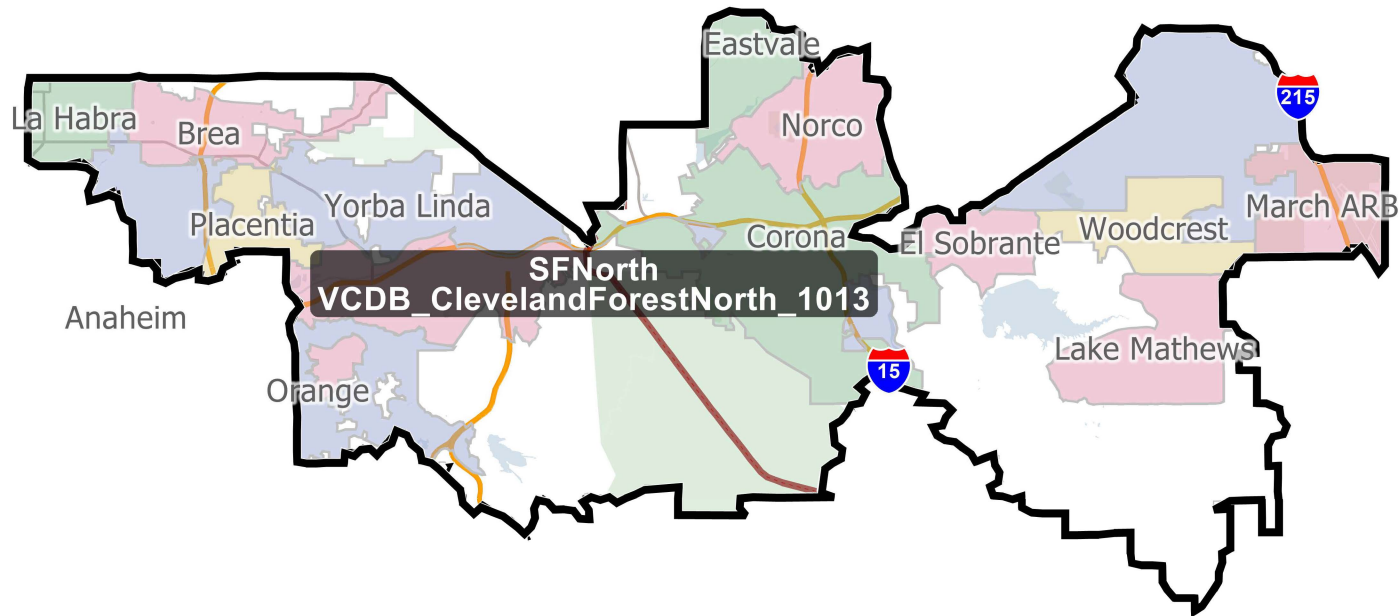

District: RivMorPerHem

Field	Value
Name	oPerrisHemet_1013
% Deviation	0.36%
Total Population	762,799
%LatinoCVAP	50.41%
%BlackCVAP	11.69%
%AsianCVAP	5.75%
%IndigenousCVAP	0.75%
%WhiteCVAP	30.63%

District: SFNorth

Field	Value
NamendForestNorth_1013	
% Deviation	1.34%
Total Population	770,244
%LatinoCVAP	28.99%
%BlackCVAP	4.36%
%AsianCVAP	15.11%
%IndigenousCVAP	0.73%
%WhiteCVAP	50.47%

District: CFSouth

Field	Value
Name	dForestSouth_1013
% Deviation	1.19%
Total Population	769,119
%LatinoCVAP	23.81%
%BlackCVAP	5.25%
%AsianCVAP	10.04%
%IndigenousCVAP	0.84%
%WhiteCVAP	58.94%

District: MoronCoach

Field	Value
Name	ongocoachella_1013
% Deviation	-0.05%
Total Population	759,706
%LatinoCVAP	30.46%
%BlackCVAP	4.62%
%AsianCVAP	4.12%
%IndigenousCVAP	1.28%
%WhiteCVAP	58.87%

District: SB&North

Field	Value
NameCounty&North_1013	
% Deviation	0.41%
Total Population	763,188
%LatinoCVAP	32.43%
%BlackCVAP	8.79%
%AsianCVAP	4.51%
%IndigenousCVAP	1.48%
%WhiteCVAP	52.04%